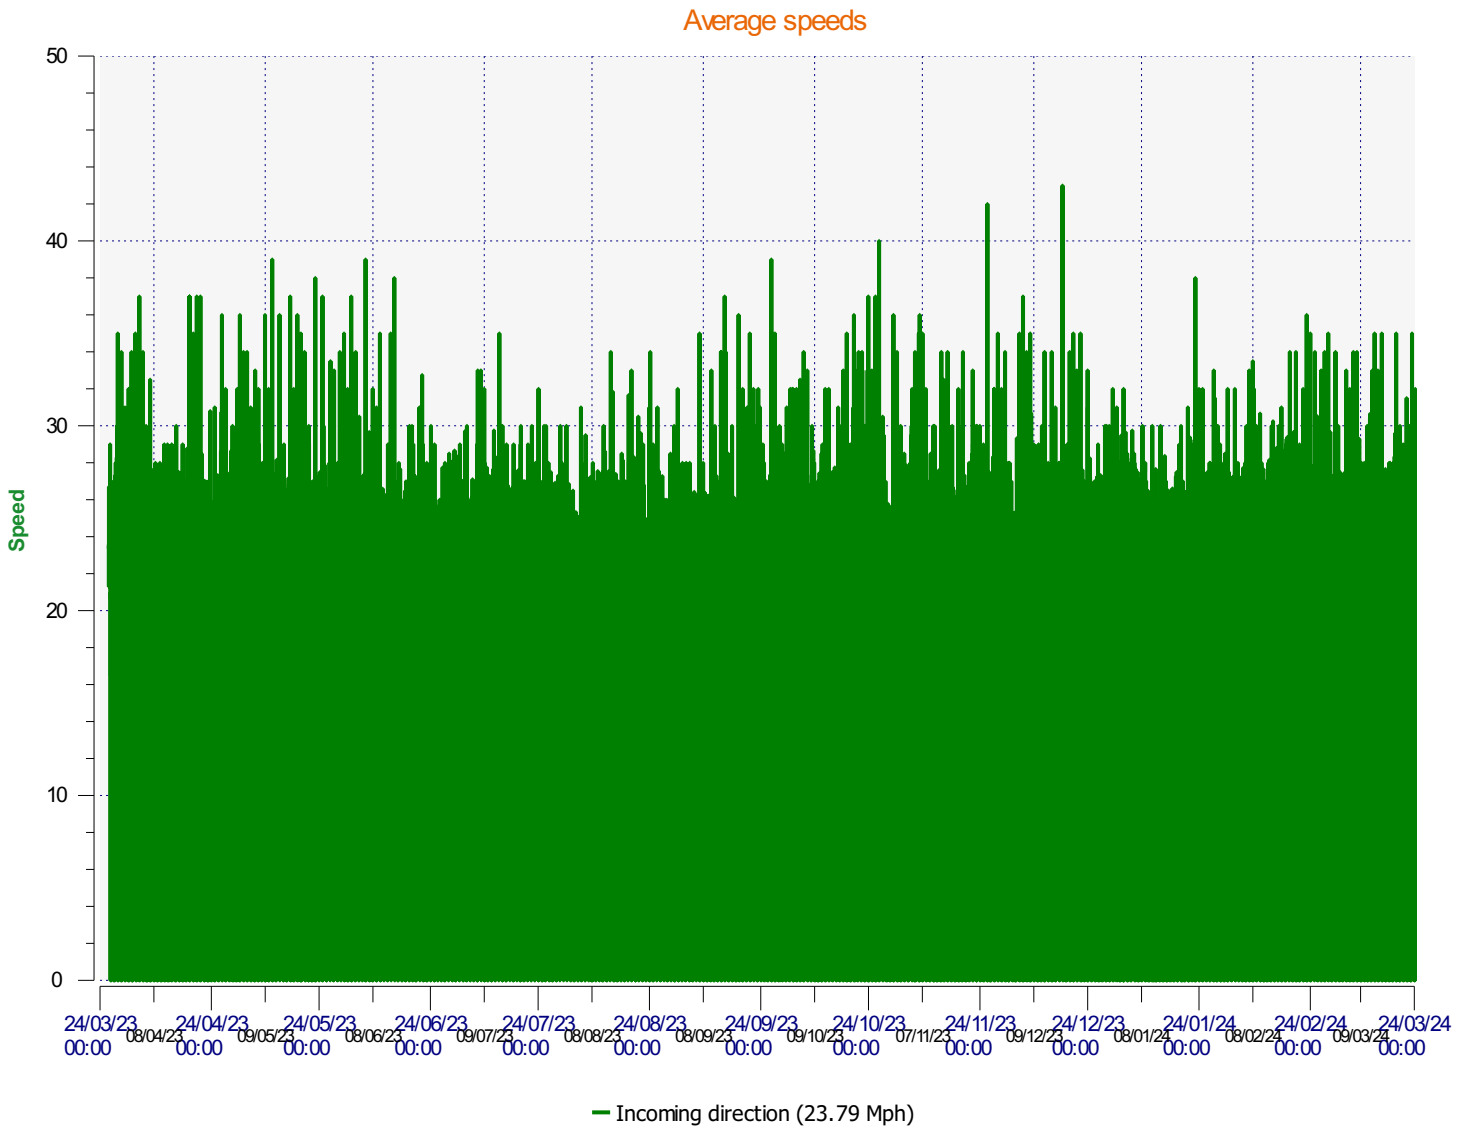

Start date: Sunday, March 26, 2023 10:30 AM
End date: Tuesday, March 26, 2024 3:30 PM

Location: Shore Rd / 6th

Comments: