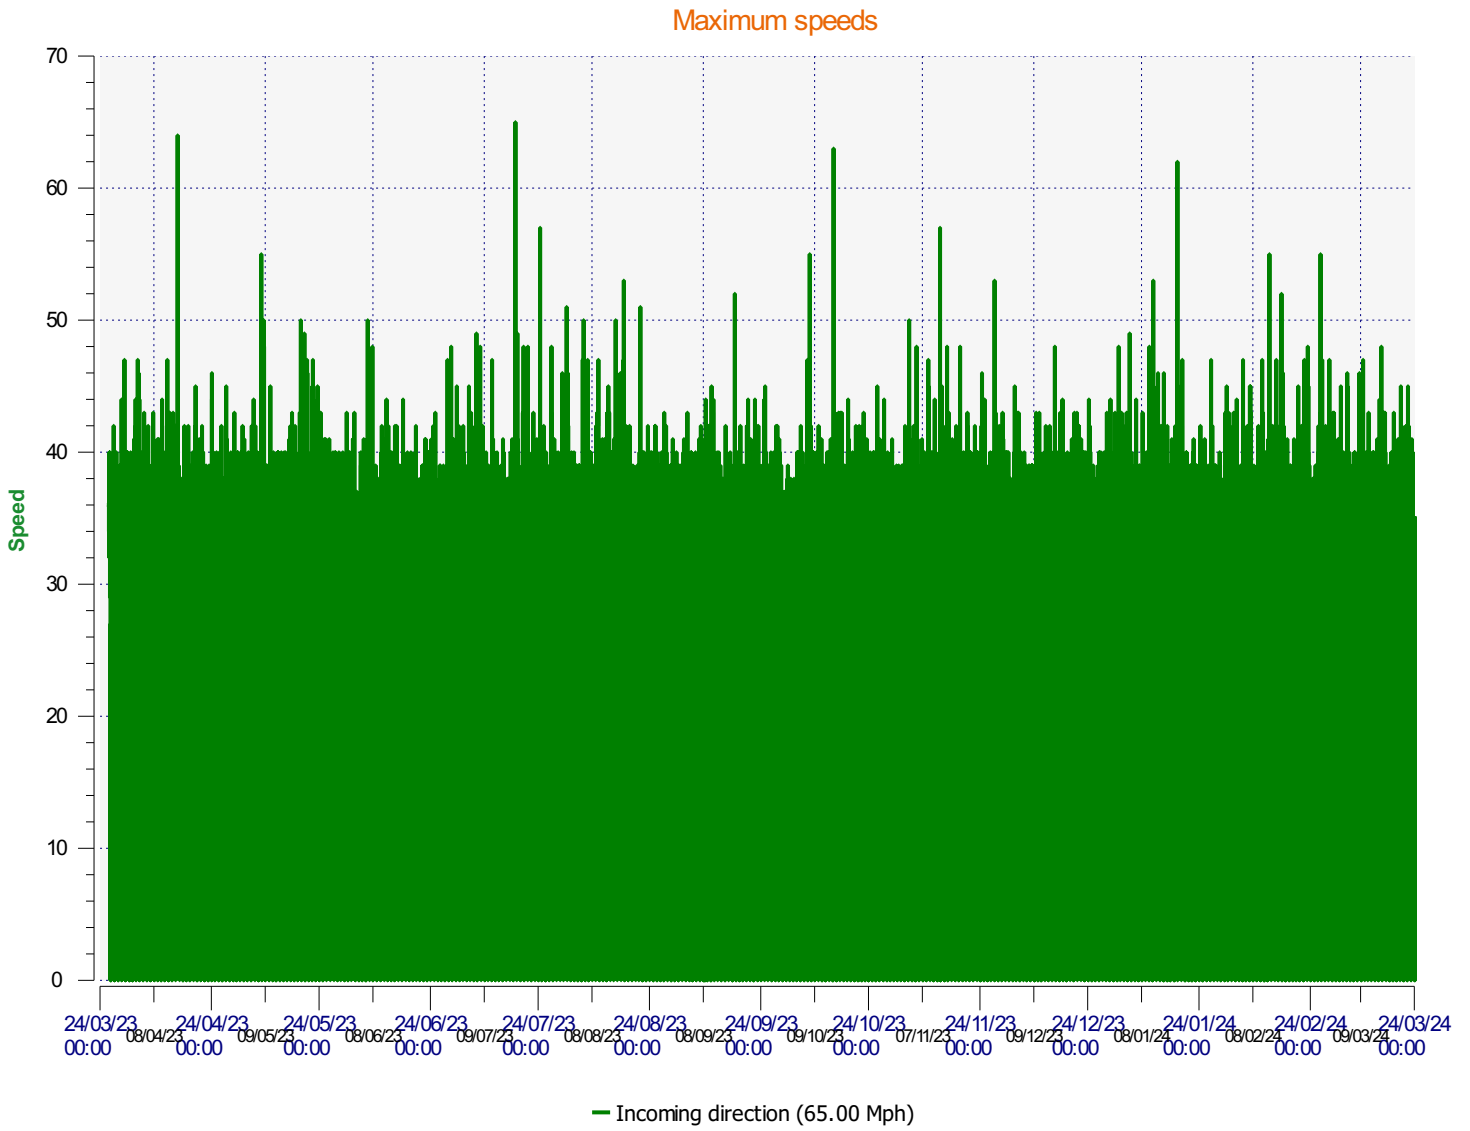

Start date: Sunday, March 26, 2023 11:00 AM
End date: Tuesday, March 26, 2024 5:30 PM

Location:

Comments: