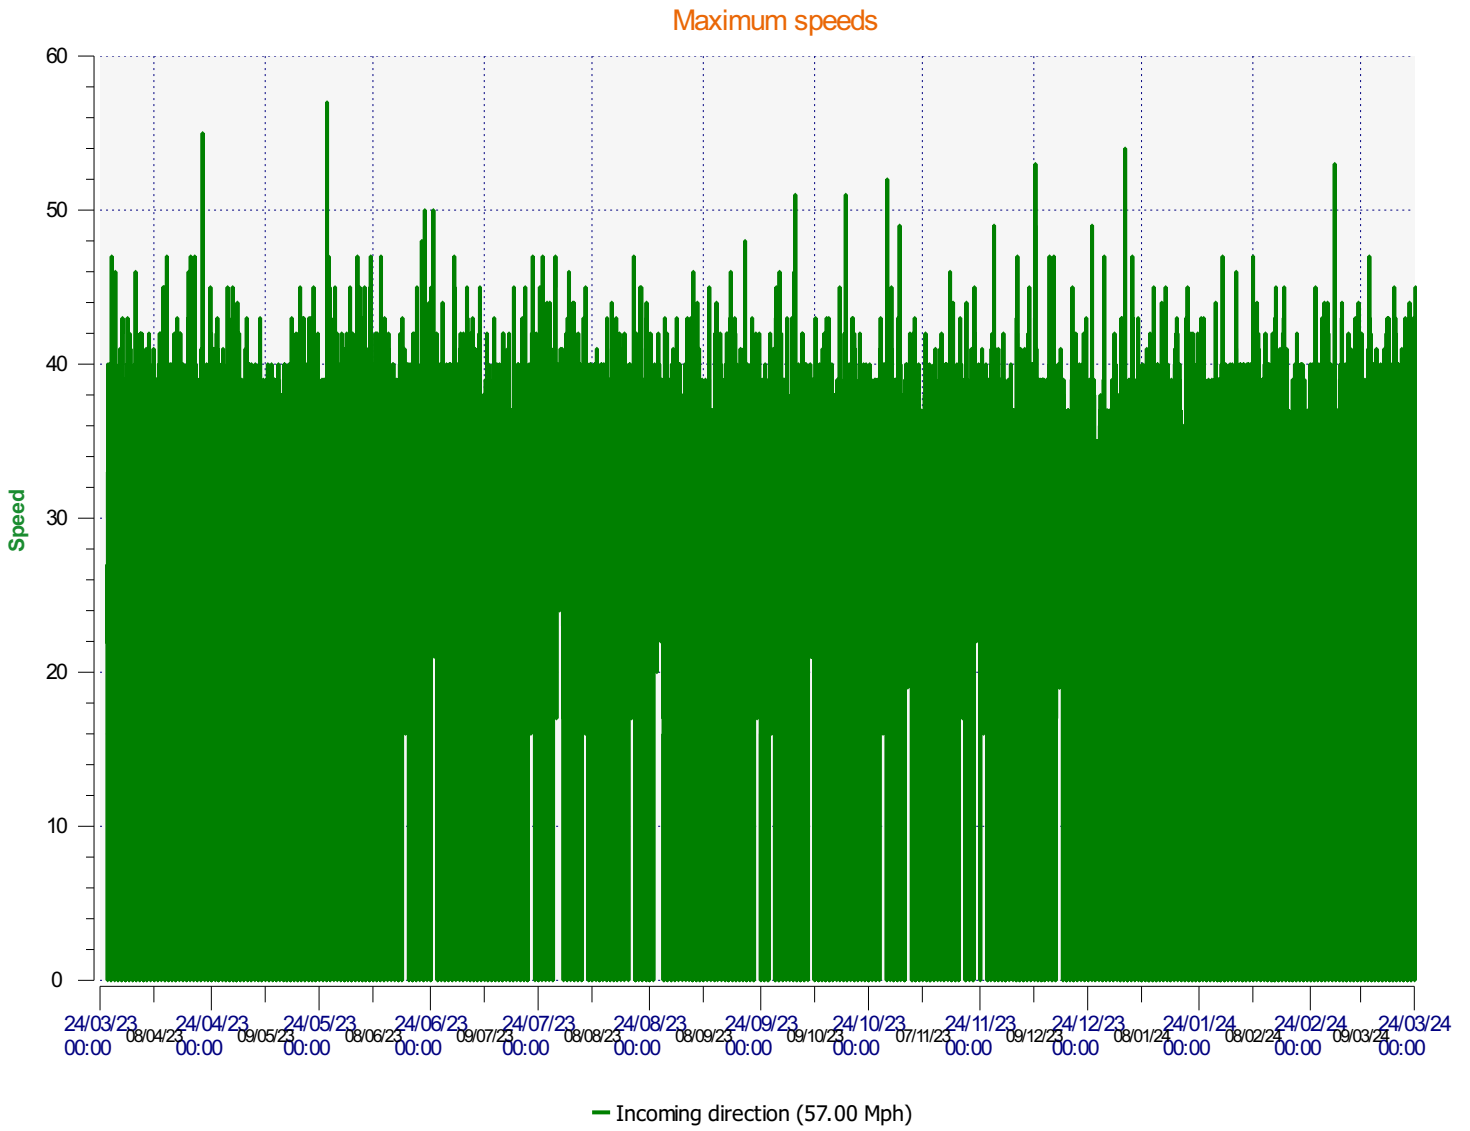

Start date: Sunday, March 26, 2023 1:00 AM
End date: Tuesday, March 26, 2024 5:00 PM

Location:

Comments: