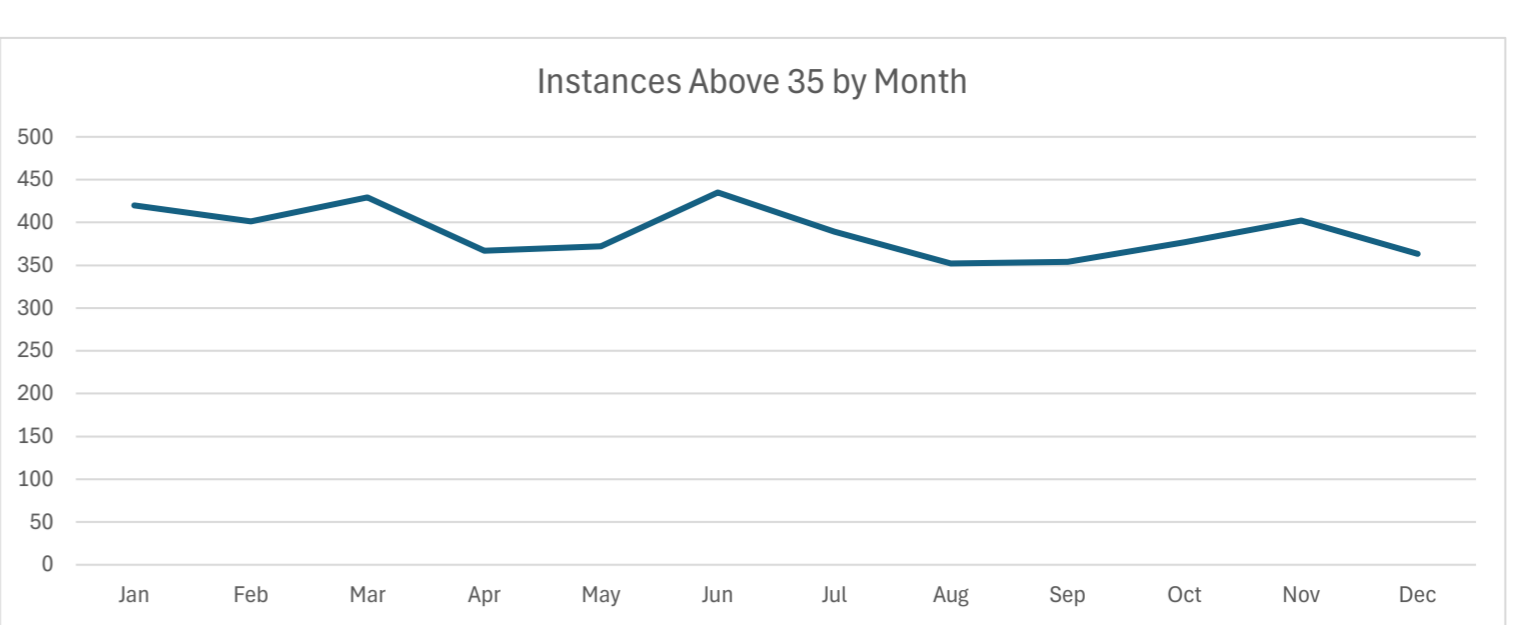

Ocean Rd / 8th

Count of Above 35	Column Labels								Grand Total
Row Labels	Sunday	Monday	Tuesday	Wednesday	Thursday	Friday	Saturday	Grand Total	
Jan	46	62	60	81	72	52	47	420 Jan	
Feb	45	44	53	65	86	57	51	401 Feb	
Mar	52	69	76	58	63	74	37	429 Mar	
Apr	43	49	53	64	48	56	54	367 Apr	
May	45	47	77	62	45	54	42	372 May	
Jun	45	56	53	68	79	87	47	435 Jun	
Jul	50	73	49	53	58	49	57	389 Jul	
Aug	43	43	59	68	63	47	29	352 Aug	
Sep	34	38	57	62	55	59	49	354 Sep	
Oct	51	55	72	57	52	49	41	377 Oct	
Nov	34	50	50	85	74	50	59	402 Nov	
Dec	45	39	52	65	61	57	44	363 Dec	
Grand Total	533	625	711	788	756	691	557	4661	

Count of Above 35	Column Labels													Grand Total
Row Labels	Jan	Feb	Mar	Apr	May	Jun	Jul	Aug	Sep	Oct	Nov	Dec	Grand Total	
Sunday	46	45	52	43	45	45	50	43	34	51	34	45	533 Sunday	
Monday	62	44	69	49	47	56	73	43	38	55	50	39	625 Monday	
Tuesday	60	53	76	53	77	53	49	59	57	72	50	52	711 Tuesday	
Wednesday	81	65	58	64	62	68	53	68	62	57	85	65	788 Wednesday	
Thursday	72	86	63	48	45	79	58	63	55	52	74	61	756 Thursday	
Friday	52	57	74	56	54	87	49	47	59	49	50	57	691 Friday	
Saturday	47	51	37	54	42	47	57	29	49	41	59	44	557 Saturday	
Grand Total	420	401	429	367	372	435	389	352	354	377	402	363	4661