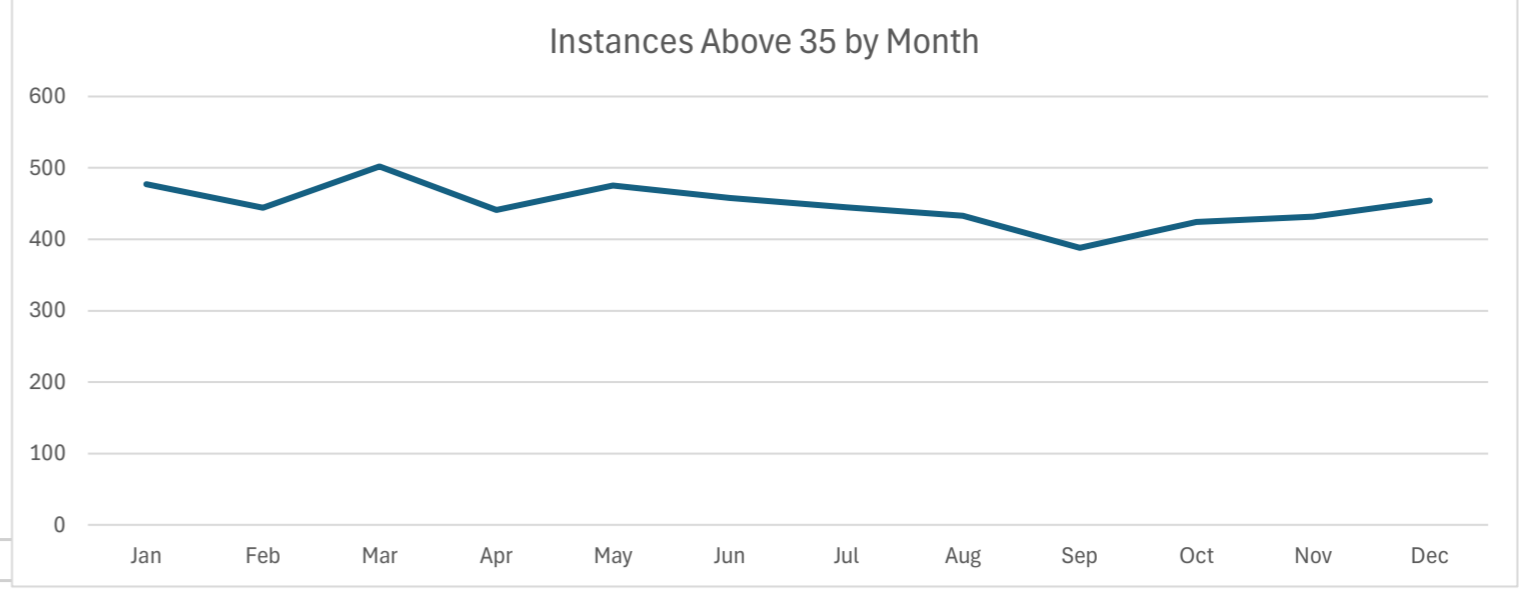

Old Mill Crosby NB

Count of 35+	Column Labels							
Row Labels	Sunday	Monday	Tuesday	Wednesday	Thursday	Friday	Saturday	Grand Total
Jan	53	69	74	97	72	63	49	477 Jan
Feb	49	68	68	64	85	61	49	444 Feb
Mar	51	89	78	62	70	100	52	502 Mar
Apr	64	64	68	61	58	56	70	441 Apr
May	53	81	75	80	69	63	54	475 May
Jun	43	55	68	65	94	80	53	458 Jun
Jul	64	71	47	57	63	70	73	445 Jul
Aug	43	64	67	75	67	59	58	433 Aug
Sep	40	54	52	62	51	68	61	388 Sep
Oct	52	78	61	64	62	54	53	424 Oct
Nov	40	72	55	81	77	52	55	432 Nov
Dec	56	52	55	69	71	88	63	454 Dec
Grand Total	608	817	768	837	839	814	690	5373

Count of 35+	Column Labels												
Row Labels	Jan	Feb	Mar	Apr	May	Jun	Jul	Aug	Sep	Oct	Nov	Dec	Grand Total
Sunday	53	49	51	64	53	43	64	43	40	52	40	56	608 Sunday
Monday	69	68	89	64	81	55	71	64	54	78	72	52	817 Monday
Tuesday	74	68	78	68	75	68	47	67	52	61	55	55	768 Tuesday
Wednesday	97	64	62	61	80	65	57	75	62	64	81	69	837 Wednesday
Thursday	72	85	70	58	69	94	63	67	51	62	77	71	839 Thursday
Friday	63	61	100	56	63	80	70	59	68	54	52	88	814 Friday
Saturday	49	49	52	70	54	53	73	58	61	53	55	63	690 Saturday
Grand Total	477	444	502	441	475	458	445	433	388	424	432	454	5373