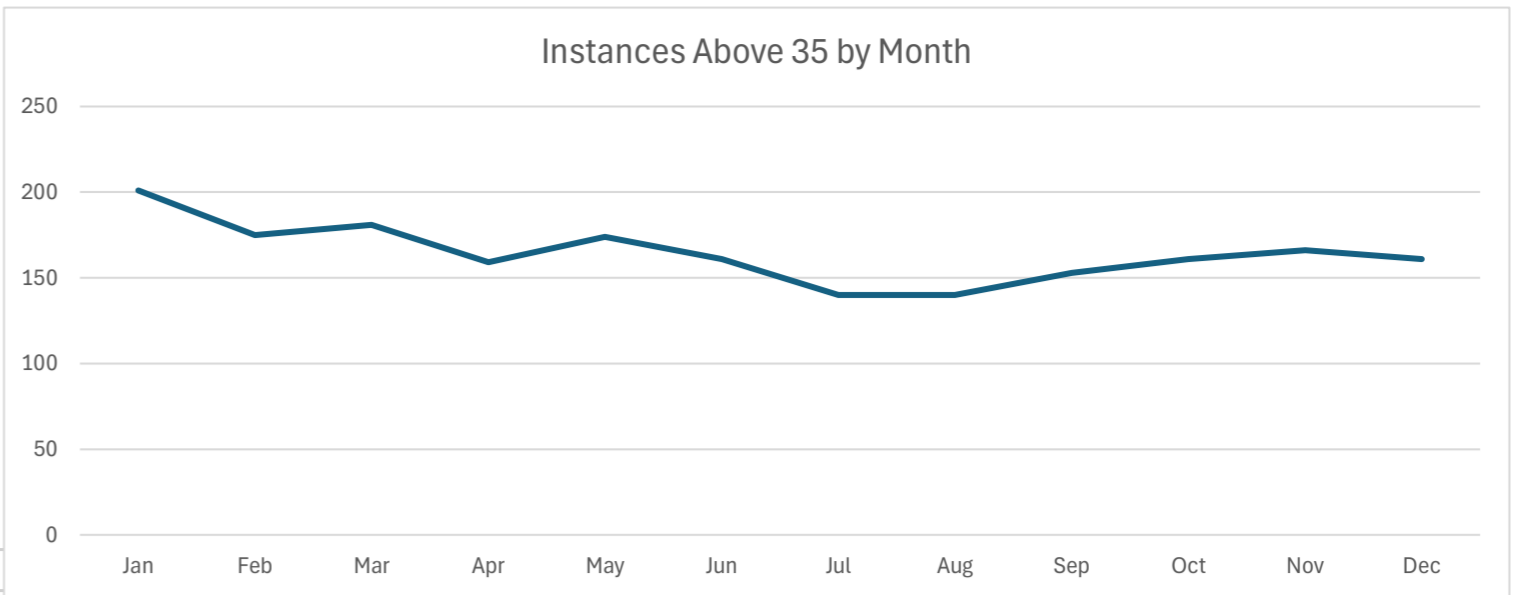

Ocean Rd / RR

Count of 35+	Column Labels	Monday	Tuesday	Wednesday	Thursday	Friday	Saturday	Grand Total
Jan	20	29	30	35	40	30	17	201
Feb	16	24	24	35	45	20	11	175
Mar	16	25	34	29	24	39	14	181
Apr	19	27	24	28	27	19	15	159
May	18	18	35	31	28	32	12	174
Jun	10	20	28	22	41	29	11	161
Jul	10	23	21	27	26	20	13	140
Aug	6	16	23	22	32	28	13	140
Sep	12	17	25	20	31	30	18	153
Oct	9	23	40	31	21	25	12	161
Nov	17	27	23	36	22	26	15	166
Dec	13	22	18	28	23	31	26	161
Grand Total	166	271	325	344	360	329	177	1972

Count of 35+	Column Labels	Feb	Mar	Apr	May	Jun	Jul	Aug	Sep	Oct	Nov	Dec	Grand Total
Sunday	20	16	16	19	18	10	10	6	12	9	17	13	166
Monday	29	24	25	27	18	20	23	16	17	23	27	22	271
Tuesday	30	24	34	24	35	28	21	23	25	40	23	18	325
Wednesday	35	35	29	28	31	22	27	22	20	31	36	28	344
Thursday	40	45	24	27	28	41	26	32	31	21	22	23	360
Friday	30	20	39	19	32	29	20	28	30	25	26	31	329
Saturday	17	11	14	15	12	11	13	13	18	12	15	26	177
Grand Total	201	175	181	159	174	161	140	140	153	161	166	161	1972