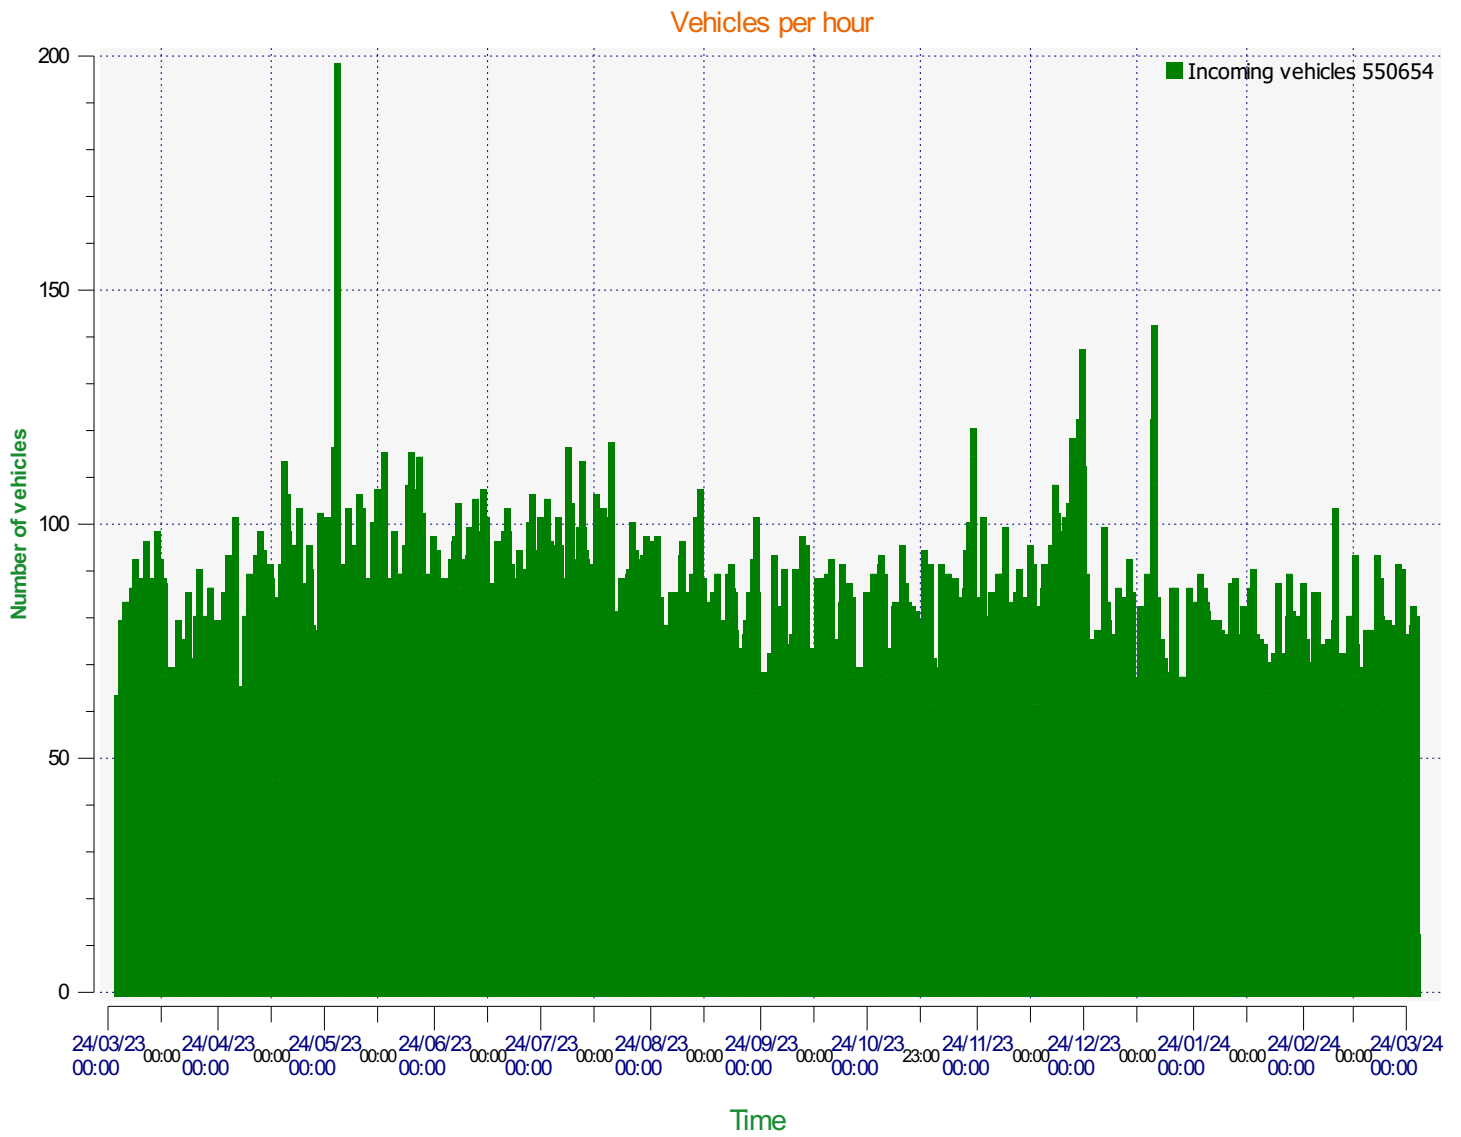

Start date: Sunday, March 26, 2023 11:00 AM
End date: Tuesday, March 26, 2024 5:30 PM

Location:

Comments: