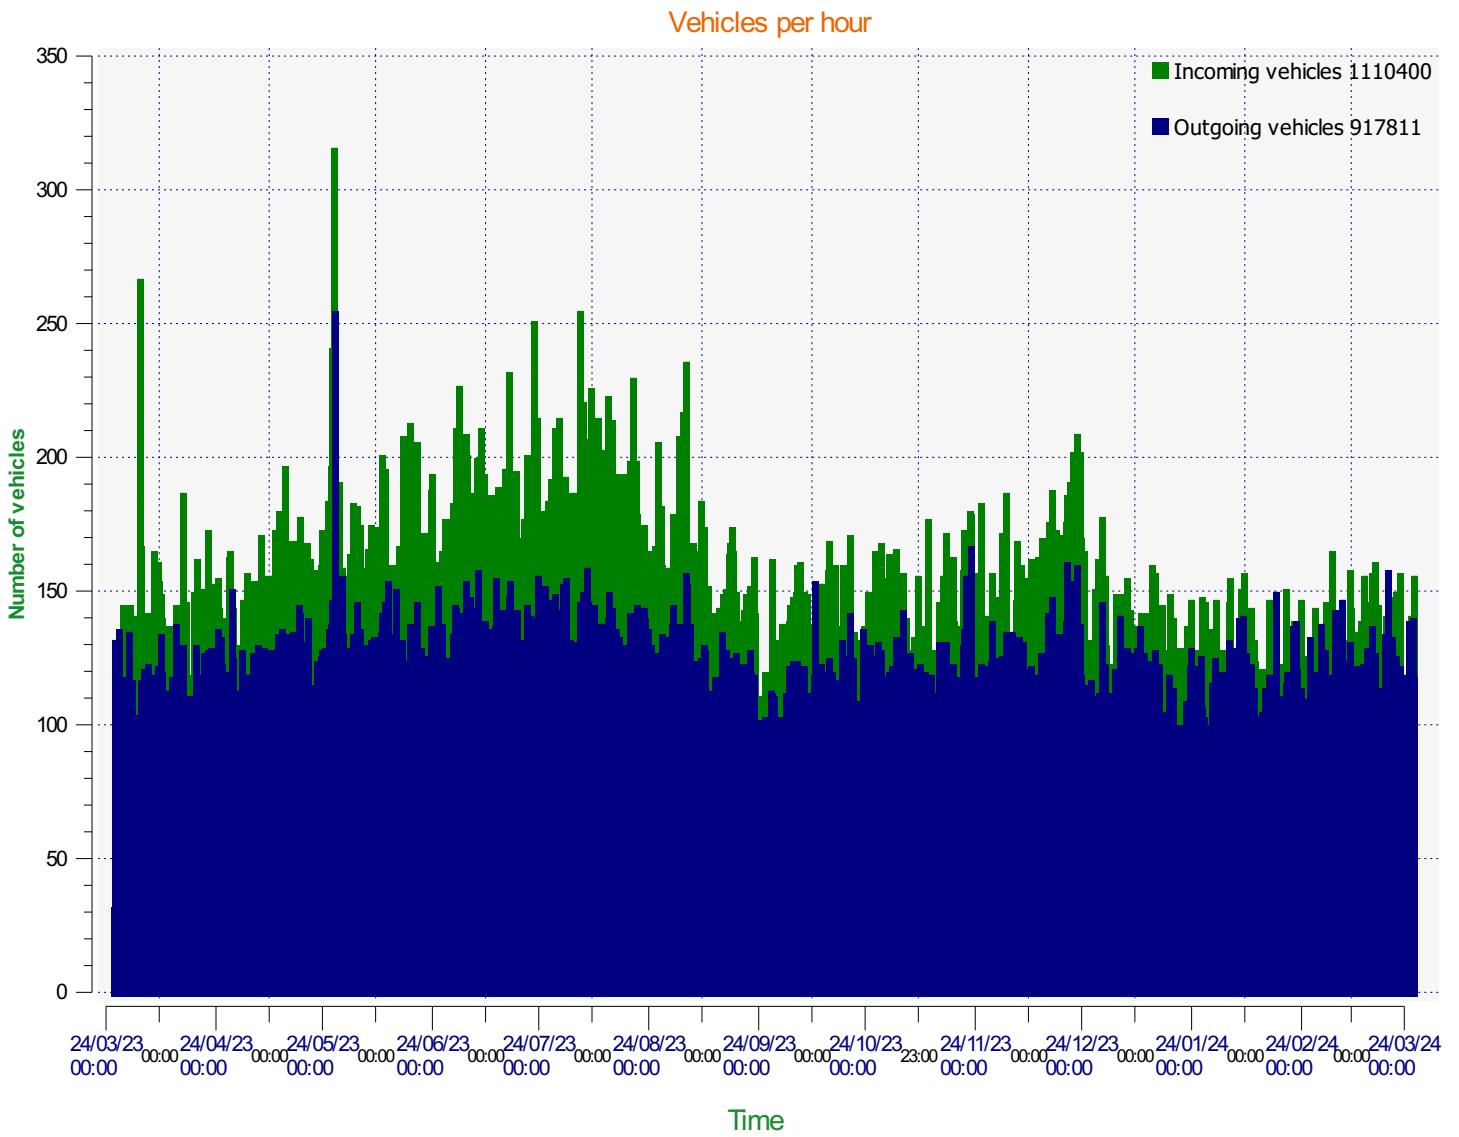

**Location:**

**Comments:**

**Start date:** Sunday, March 26, 2023 12:00 AM  
**End date:** Tuesday, March 26, 2024 4:30 PM

**Location:**

**Comments:**

**Start date:** Sunday, March 26, 2023 12:00 AM  
**End date:** Tuesday, March 26, 2024 4:30 PM