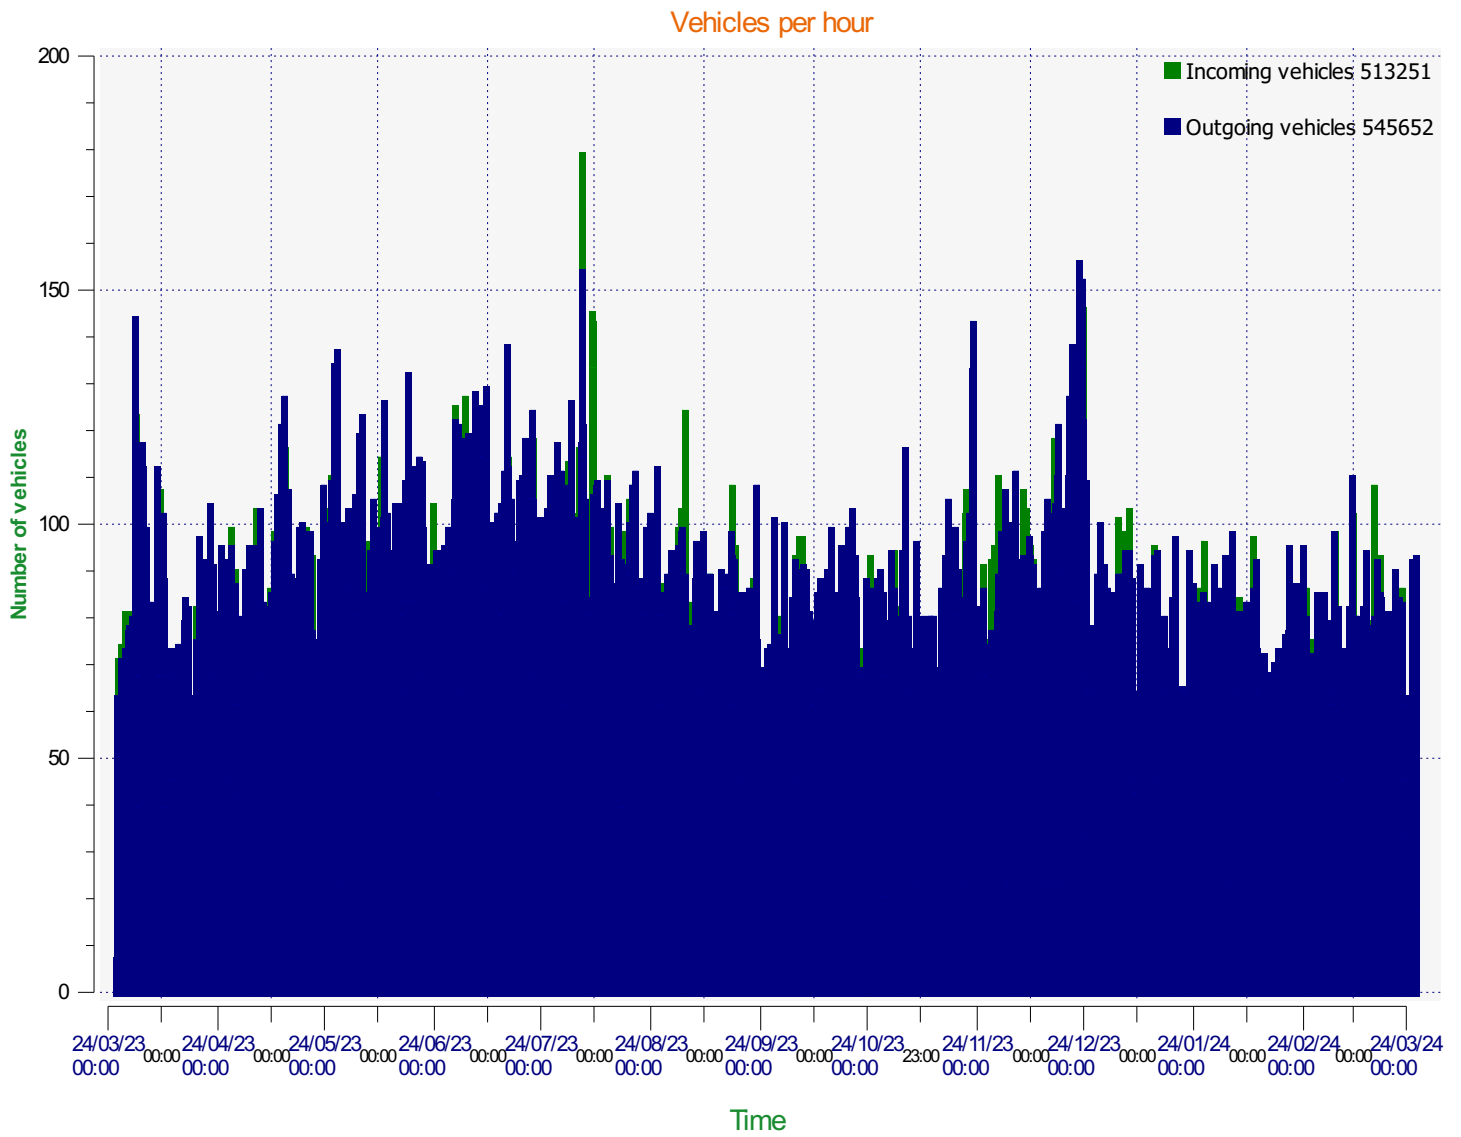

Start date: Sunday, March 26, 2023 12:00 AM
End date: Tuesday, March 26, 2024 5:00 PM

Location:

Comments: