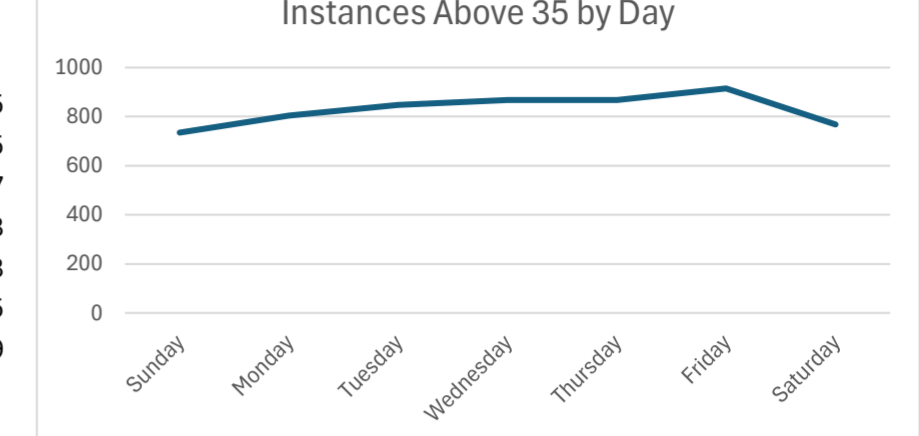

Count of 30+	Column Labels								
Row Labels	Sunday	Monday	Tuesday	Wednesday	Thursday	Friday	Saturday	Grand Total	
12:00:00 AM	12	6	4	4	3	6	9	44	12:00:00 AM
12:30:00 AM	7	6	2	3	4	8	8	38	12:30:00 AM
1:00:00 AM	7	4	2	1	2	2	3	21	1:00:00 AM
1:30:00 AM	8	10	4	9	8	8	9	56	1:30:00 AM
2:00:00 AM	8	3	6	6	5	7	9	44	2:00:00 AM
2:30:00 AM	4	1	1	2	1	4	4	17	2:30:00 AM
3:00:00 AM	3	5	5	2	5	2	3	25	3:00:00 AM
3:30:00 AM	4	10	10	9	9	9	2	53	3:30:00 AM
4:00:00 AM	5	11	14	12	6	8	1	57	4:00:00 AM
4:30:00 AM	4	28	15	24	17	15	8	111	4:30:00 AM
5:00:00 AM	14	26	29	29	29	36	23	186	5:00:00 AM
5:30:00 AM	22	42	42	43	37	38	26	250	5:30:00 AM
6:00:00 AM	27	46	47	43	45	46	37	291	6:00:00 AM
6:30:00 AM	42	50	51	49	52	50	38	332	6:30:00 AM
7:00:00 AM	40	50	52	49	51	50	47	339	7:00:00 AM
7:30:00 AM	47	51	53	51	51	51	50	354	7:30:00 AM
8:00:00 AM	49	52	53	49	47	49	51	350	8:00:00 AM
8:30:00 AM	53	48	52	49	52	51	51	356	8:30:00 AM
9:00:00 AM	53	53	51	50	52	51	50	360	9:00:00 AM
9:30:00 AM	52	51	52	51	51	52	51	360	9:30:00 AM
10:00:00 AM	53	52	51	51	51	50	52	360	10:00:00 AM
10:30:00 AM	52	53	51	51	52	52	52	363	10:30:00 AM
11:00:00 AM	52	52	51	51	52	52	52	362	11:00:00 AM
11:30:00 AM	53	52	53	51	52	52	51	364	11:30:00 AM
12:00:00 PM	53	52	52	51	52	52	52	364	12:00:00 PM
12:30:00 PM	53	53	52	51	52	52	51	364	12:30:00 PM
1:00:00 PM	52	53	53	51	52	52	52	365	1:00:00 PM
1:30:00 PM	51	53	52	51	52	52	51	362	1:30:00 PM
2:00:00 PM	53	53	53	51	52	51	52	365	2:00:00 PM
2:30:00 PM	52	53	53	51	52	51	51	363	2:30:00 PM
3:00:00 PM	52	52	53	51	51	52	52	363	3:00:00 PM
3:30:00 PM	52	52	51	51	52	52	52	362	3:30:00 PM
4:00:00 PM	50	53	53	51	51	52	49	359	4:00:00 PM
4:30:00 PM	47	53	53	50	51	50	50	354	4:30:00 PM
5:00:00 PM	48	49	49	51	50	50	50	347	5:00:00 PM
5:30:00 PM	46	45	51	46	46	48	46	328	5:30:00 PM
6:00:00 PM	36	46	45	47	45	43	45	307	6:00:00 PM
6:30:00 PM	37	40	44	39	42	45	36	283	6:30:00 PM
7:00:00 PM	36	35	37	37	28	37	29	239	7:00:00 PM
7:30:00 PM	26	24	34	37	33	40	36	230	7:30:00 PM
8:00:00 PM	24	19	19	34	24	28	22	170	8:00:00 PM
8:30:00 PM	32	18	17	21	21	26	24	159	8:30:00 PM
9:00:00 PM	20	18	15	11	16	25	25	130	9:00:00 PM
9:30:00 PM	13	13	19	24	24	23	20	136	9:30:00 PM
10:00:00 PM	17	15	9	12	18	18	24	113	10:00:00 PM
10:30:00 PM	12	13	22	15	20	11	15	108	10:30:00 PM
11:00:00 PM	9	13	5	6	8	15	16	72	11:00:00 PM
11:30:00 PM	7	4	3	4	8	11	7	44	11:30:00 PM
Grand Total	1549	1641	1645	1632	1634	1685	1594	11380	

12:00:00 AM	44
12:30:00 AM	38
1:00:00 AM	21
1:30:00 AM	56
2:00:00 AM	44
2:30:00 AM	17
3:00:00 AM	25
3:30:00 AM	53
4:00:00 AM	57
4:30:00 AM	111
5:00:00 AM	186
5:30:00 AM	250
6:00:00 AM	291
6:30:00 AM	332
7:00:00 AM	339
7:30:00 AM	354
8:00:00 AM	350
8:30:00 AM	356
9:00:00 AM	360
9:30:00 AM	360
10:00:00 AM	360
10:30:00 AM	363
11:00:00 AM	362
11:30:00 AM	364
12:00:00 PM	364
12:30:00 PM	364
1:00:00 PM	365
1:30:00 PM	362
2:00:00 PM	363
2:30:00 PM	363
3:00:00 PM	363
3:30:00 PM	362
4:00:00 PM	359
4:30:00 PM	354
5:00:00 PM	347
5:30:00 PM	328
6:00:00 PM	307
6:30:00 PM	283
7:00:00 PM	239
7:30:00 PM	230
8:00:00 PM	170
8:30:00 PM	159
9:00:00 PM	130
9:30:00 PM	136
10:00:00 PM	113
10:30:00 PM	108
11:00:00 PM	72
11:30:00 PM	44