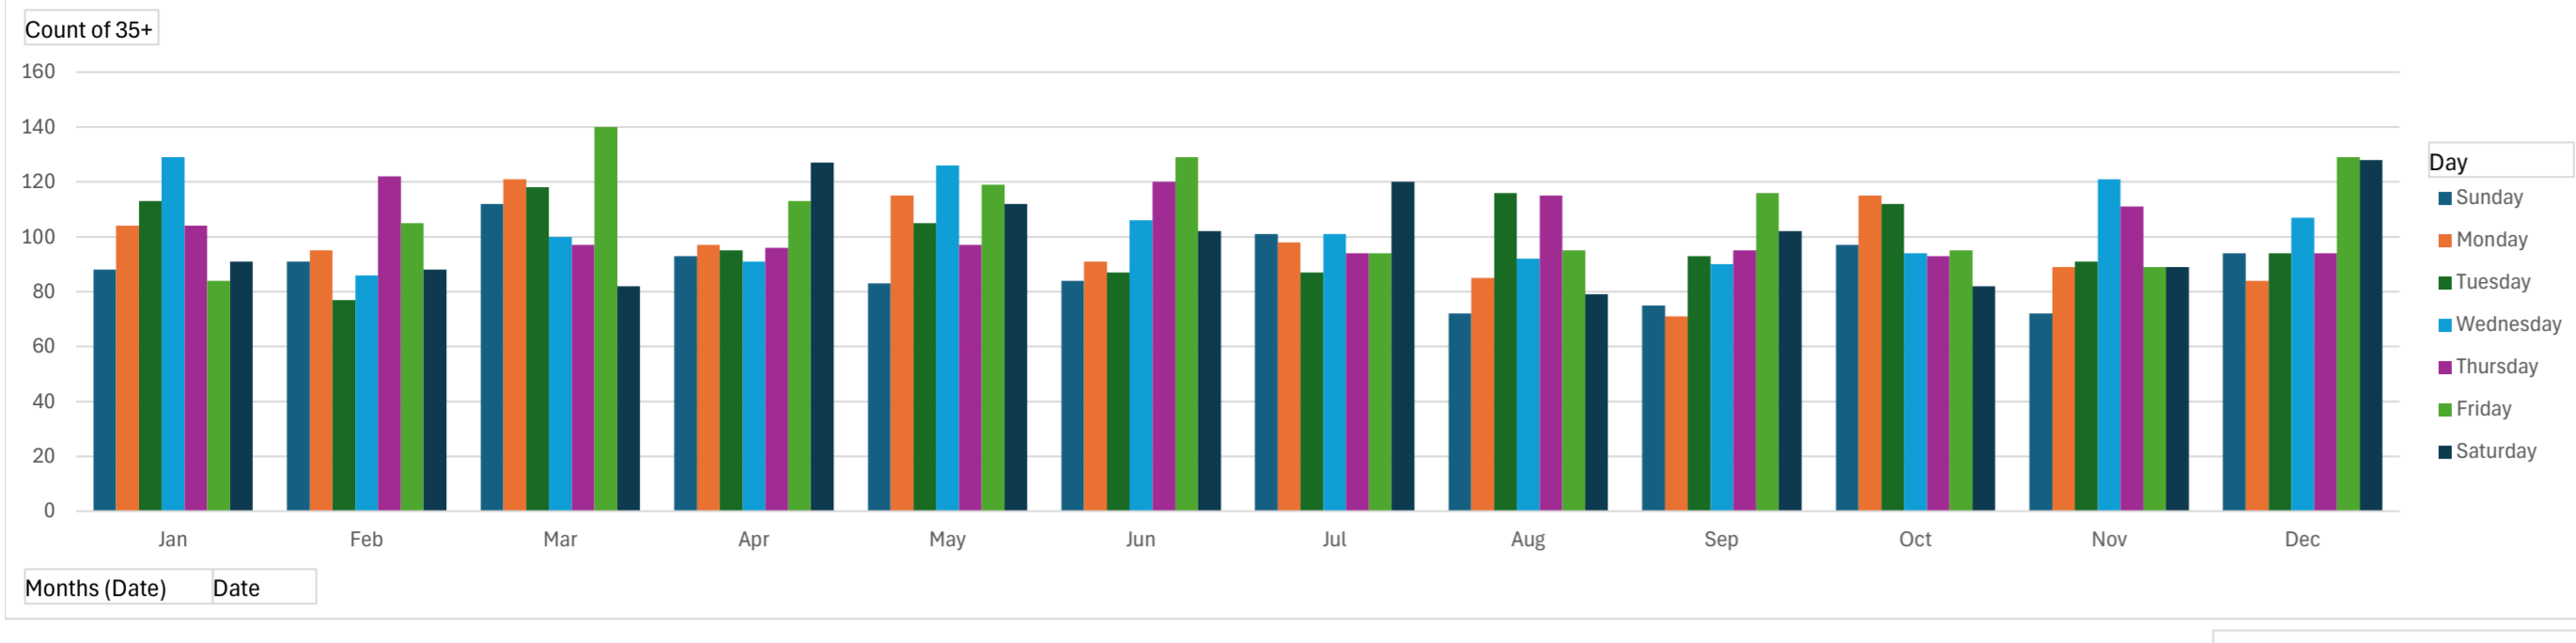

Old Mill @ Water Plant

Count of 35+	Column Labels								
Row Labels	Sunday	Monday	Tuesday	Wednesday	Thursday	Friday	Saturday	Grand Total	
Jan	88	104	113	129	104	84	91	713	Jan
Feb	91	95	77	86	122	105	88	664	Feb
Mar	112	121	118	100	97	140	82	770	Mar
Apr	93	97	95	91	96	113	127	712	Apr
May	83	115	105	126	97	119	112	757	May
Jun	84	91	87	106	120	129	102	719	Jun
Jul	101	98	87	101	94	94	120	695	Jul
Aug	72	85	116	92	115	95	79	654	Aug
Sep	75	71	93	90	95	116	102	642	Sep
Oct	97	115	112	94	93	95	82	688	Oct
Nov	72	89	91	121	111	89	89	662	Nov
Dec	94	84	94	107	94	129	128	730	Dec
Grand Total	1062	1165	1188	1243	1238	1308	1202	8406	

Count of 35+	Column Labels													
Row Labels	Jan	Feb	Mar	Apr	May	Jun	Jul	Aug	Sep	Oct	Nov	Dec	Grand Total	
Sunday	88	91	112	93	83	84	101	72	75	97	72	94	1062	Sunday
Monday	104	95	121	97	115	91	98	85	71	115	89	84	1165	Monday
Tuesday	113	77	118	95	105	87	87	116	93	112	91	94	1188	Tuesday
Wednesday	129	86	100	91	126	106	101	92	90	94	121	107	1243	Wednesday
Thursday	104	122	97	96	97	120	94	115	95	93	111	94	1238	Thursday
Friday	84	105	140	113	119	129	94	95	116	95	89	129	1308	Friday
Saturday	91	88	82	127	112	102	120	79	102	82	89	128	1202	Saturday
Grand Total	713	664	770	712	757	719	695	654	642	688	662	730	8406