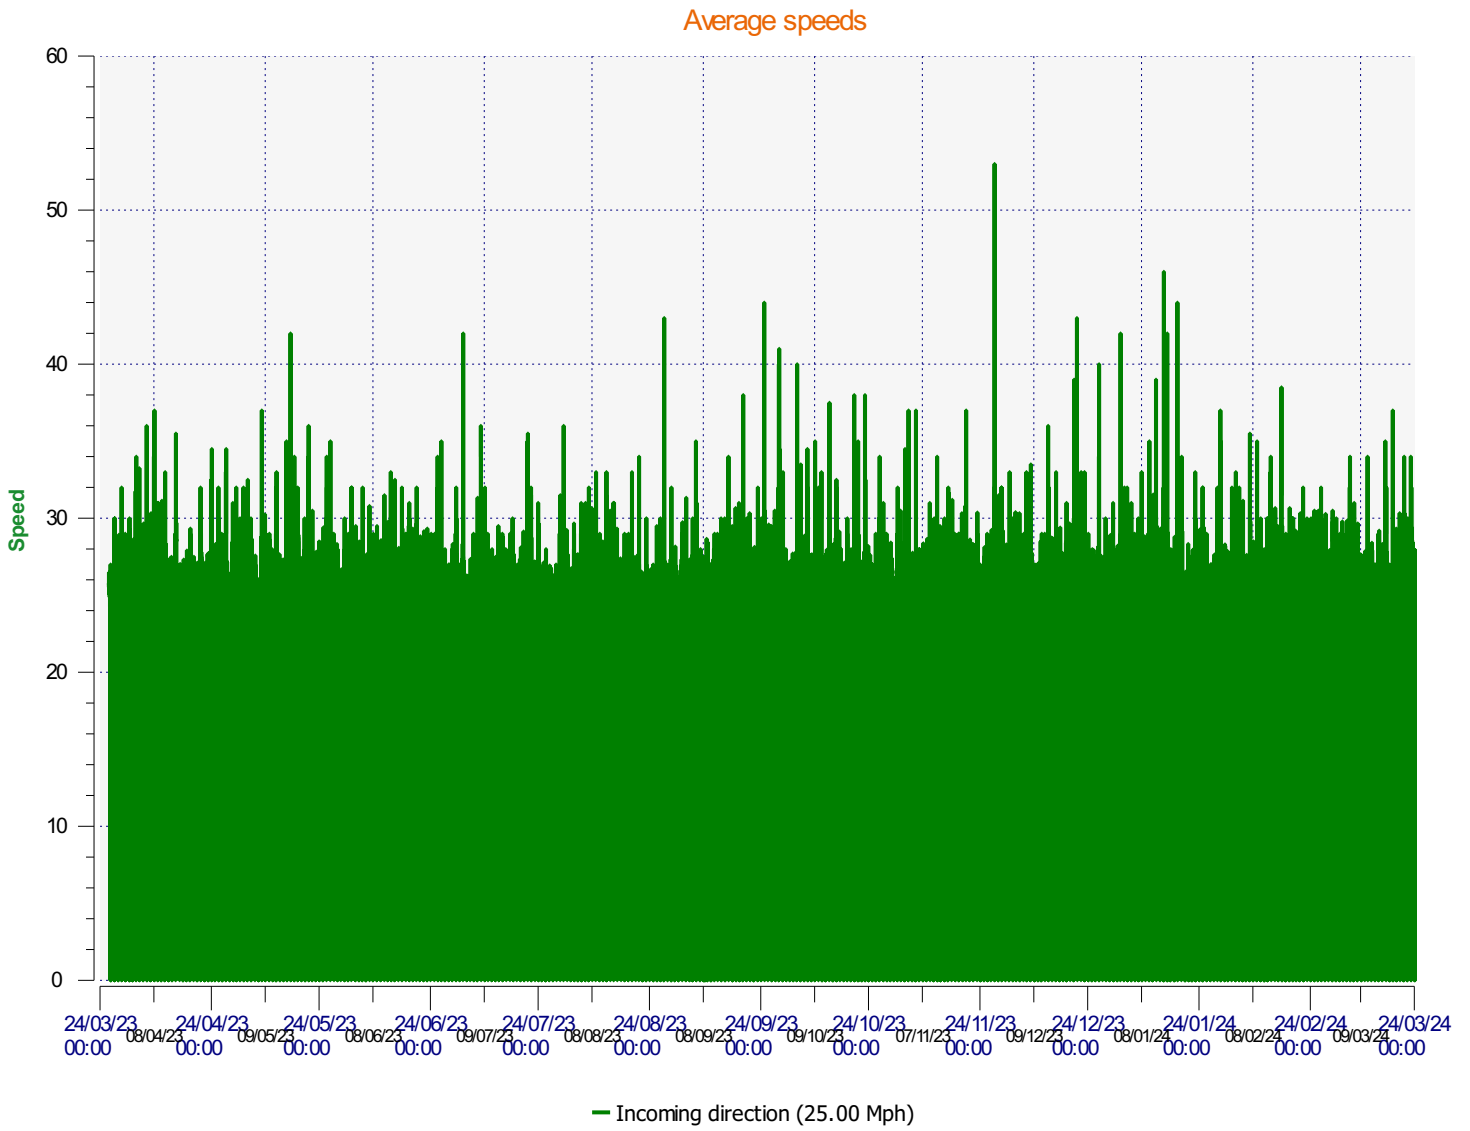

Start date: Sunday, March 26, 2023 11:00 AM
End date: Tuesday, March 26, 2024 5:30 PM

Location:

Comments: