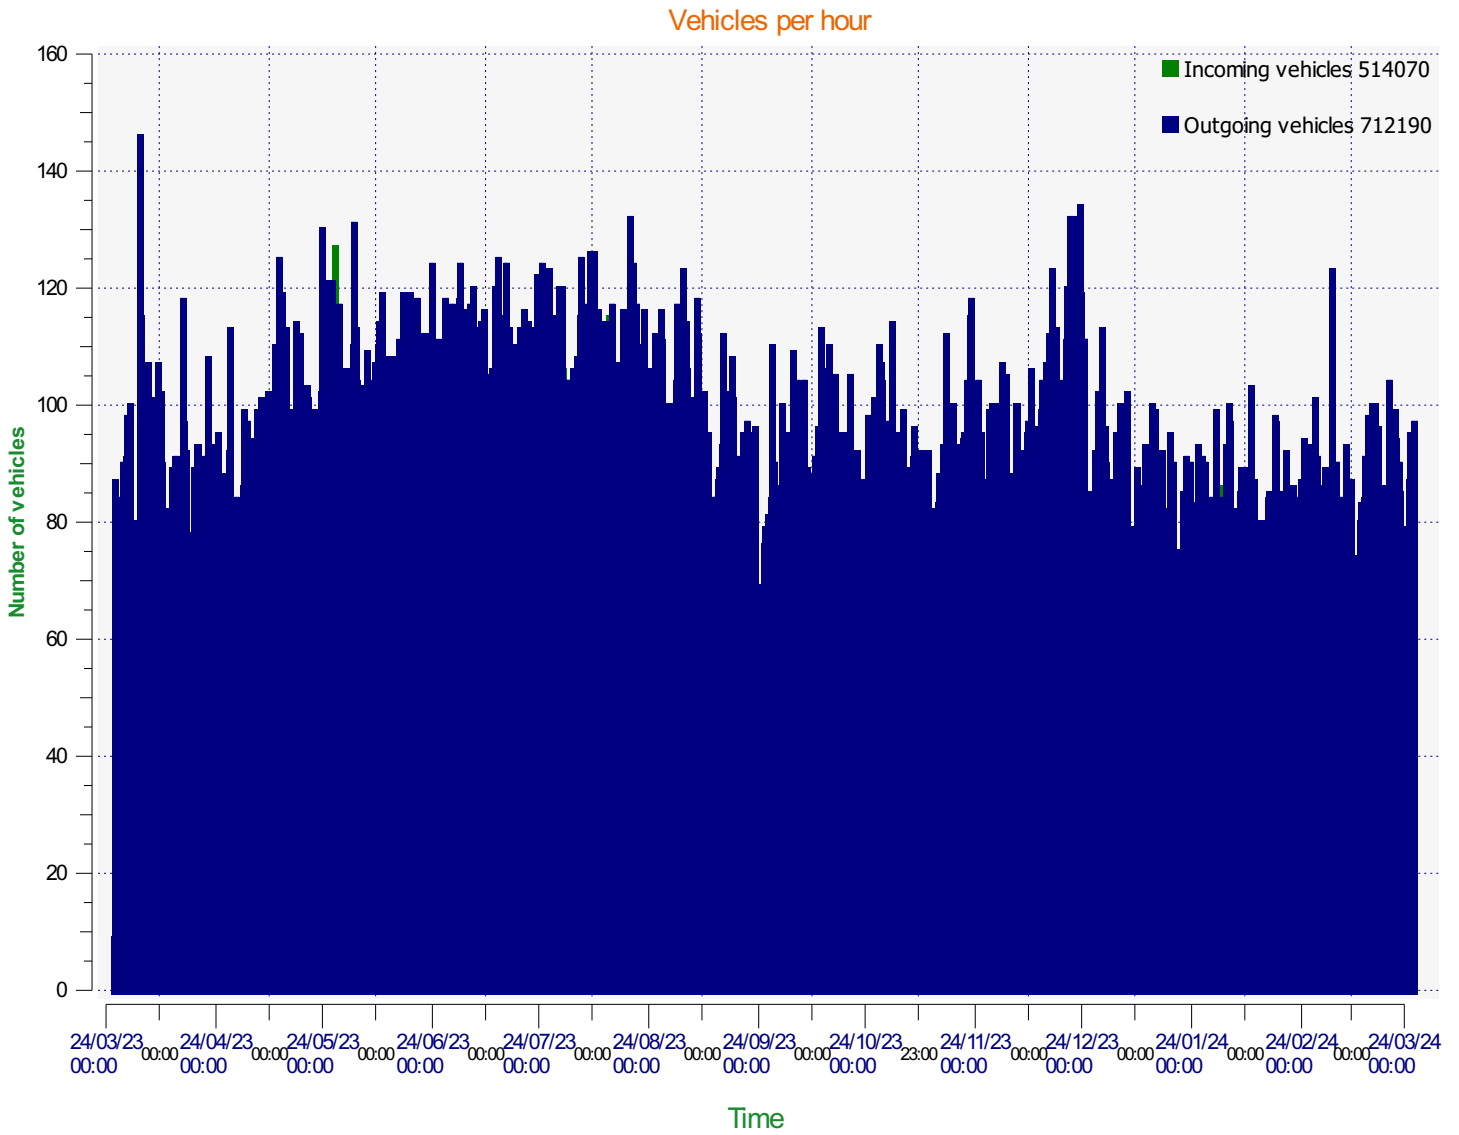

Start date: Sunday, March 26, 2023 12:00 AM
End date: Tuesday, March 26, 2024 4:30 PM

Location:

Comments: