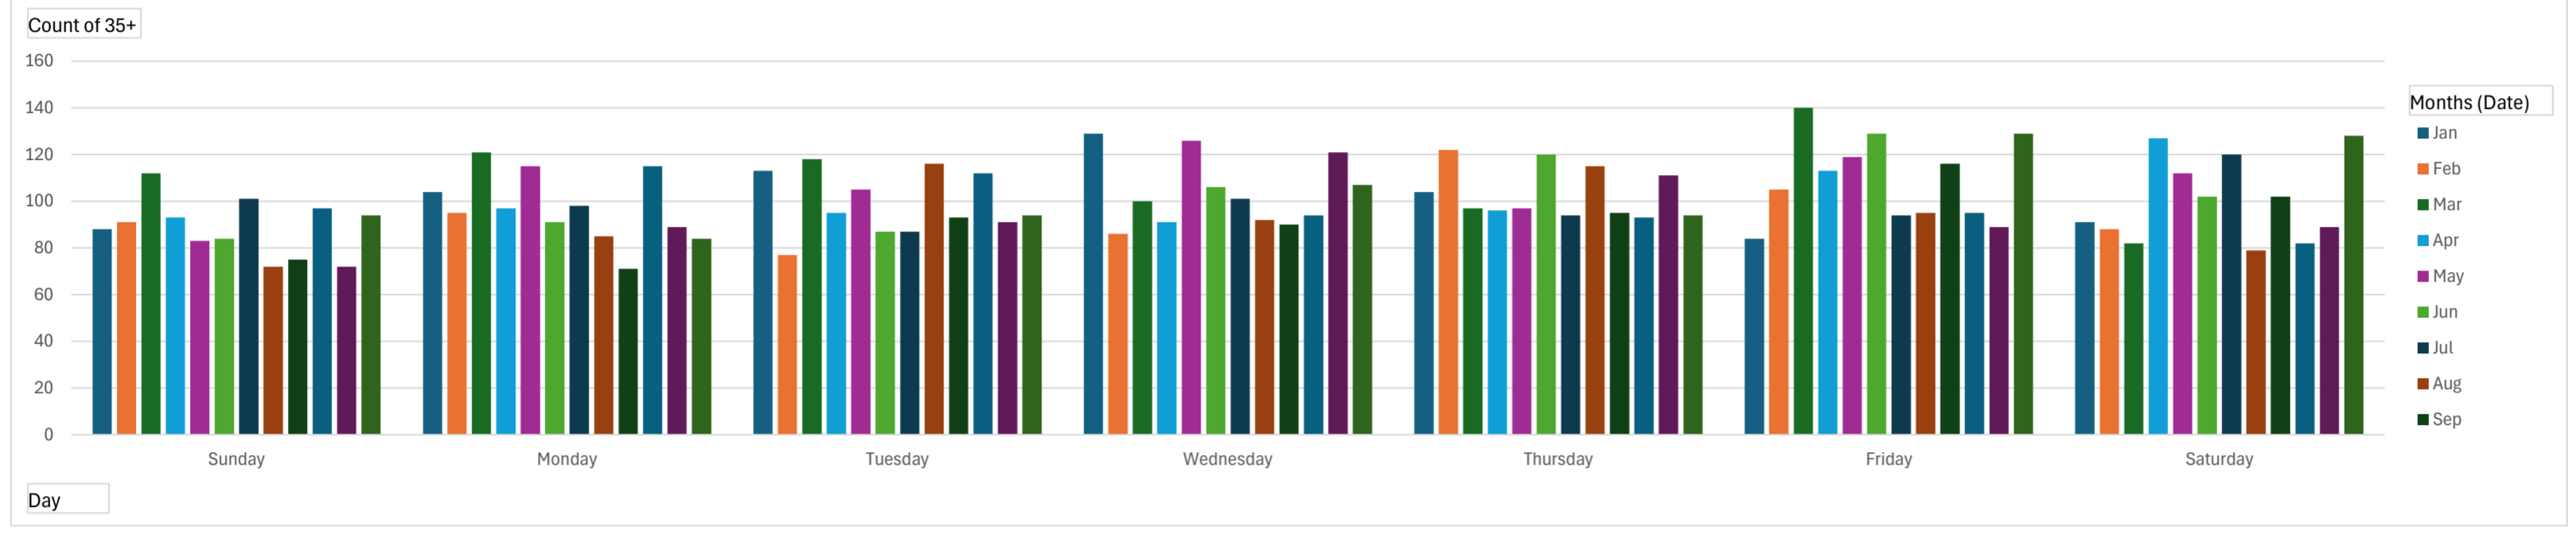

Count of 30+	Column Labels							
Row Labels	Sunday	Monday	Tuesday	Wednesday	Thursday	Friday	Saturday	Grand Total
12:00:00 AM	16	6	6	11	8	10	25	82
12:30:00 AM	22	12	14	15	16	12	20	111
1:00:00 AM	14	3	2	1	7	6	13	46
1:30:00 AM	9	3	1	4	4	3	7	31
2:00:00 AM	7	6	2	2	2	3	4	26
2:30:00 AM	2	1	3	0	1	0	2	9
3:00:00 AM	2	2	5	3	3	5	4	24
3:30:00 AM	3	9	1	6	5	5	3	32
4:00:00 AM	3	6	7	9	7	9	5	46
4:30:00 AM	6	14	18	20	16	17	6	97
5:00:00 AM	11	29	23	30	23	29	13	158
5:30:00 AM	29	34	42	40	37	37	38	257
6:00:00 AM	32	46	46	46	48	46	34	298
6:30:00 AM	47	50	47	51	51	51	44	341
7:00:00 AM	45	53	53	51	51	52	48	353
7:30:00 AM	49	51	52	50	51	52	50	355
8:00:00 AM	50	52	52	50	52	51	51	358
8:30:00 AM	53	51	51	50	52	52	51	360
9:00:00 AM	53	53	52	50	52	52	52	364
9:30:00 AM	53	52	52	50	52	52	52	363
10:00:00 AM	53	53	51	50	52	52	52	363
10:30:00 AM	53	53	53	49	52	51	52	363
11:00:00 AM	53	52	53	50	52	51	52	363
11:30:00 AM	53	53	53	50	52	52	52	365
12:00:00 PM	53	53	52	49	52	52	52	363
12:30:00 PM	53	53	53	49	52	52	52	364
1:00:00 PM	53	53	53	50	52	52	52	365
1:30:00 PM	53	52	53	50	51	52	52	363
2:00:00 PM	53	53	53	50	52	52	52	365
2:30:00 PM	53	53	53	51	52	52	52	366
3:00:00 PM	53	53	53	51	52	52	52	366
3:30:00 PM	53	53	53	51	52	52	52	366
4:00:00 PM	53	53	53	51	52	51	52	365
4:30:00 PM	53	53	53	51	51	51	51	363
5:00:00 PM	51	53	53	51	52	51	50	361
5:30:00 PM	49	51	52	51	51	50	50	354
6:00:00 PM	50	52	51	51	51	50	51	356
6:30:00 PM	45	47	47	51	52	49	44	335
7:00:00 PM	46	48	49	49	46	45	44	327
7:30:00 PM	36	43	39	44	46	49	41	300
8:00:00 PM	36	37	43	38	43	42	36	275
8:30:00 PM	27	33	37	36	38	44	36	251
9:00:00 PM	29	23	28	32	34	37	33	216
9:30:00 PM	21	18	22	24	29	38	37	189
10:00:00 PM	16	21	15	10	27	36	29	154
10:30:00 PM	17	7	11	14	20	26	32	127
11:00:00 PM	13	8	10	10	18	33	25	117
11:30:00 PM	12	7	12	9	10	24	19	93
Grand Total	1698	1721	1737	1711	1781	1842	1776	12266

12:00:00 AM	82
12:30:00 AM	111
1:00:00 AM	46
1:30:00 AM	31
2:00:00 AM	26
2:30:00 AM	9
3:00:00 AM	24
3:30:00 AM	32
4:00:00 AM	46
4:30:00 AM	97
5:00:00 AM	158
5:30:00 AM	257
6:00:00 AM	298
6:30:00 AM	341
7:00:00 AM	353
7:30:00 AM	355
8:00:00 AM	358
8:30:00 AM	360
9:00:00 AM	364
9:30:00 AM	363
10:00:00 AM	363
10:30:00 AM	363
11:00:00 AM	363
11:30:00 AM	365
12:00:00 PM	363
12:30:00 PM	364
1:00:00 PM	365
1:30:00 PM	363
2:00:00 PM	365
2:30:00 PM	366
3:00:00 PM	366
3:30:00 PM	366
4:00:00 PM	365
4:30:00 PM	363
5:00:00 PM	361
5:30:00 PM	354
6:00:00 PM	356
6:30:00 PM	335
7:00:00 PM	327
7:30:00 PM	300
8:00:00 PM	275
8:30:00 PM	251
9:00:00 PM	216
9:30:00 PM	189
10:00:00 PM	154
10:30:00 PM	127
11:00:00 PM	117
11:30:00 PM	93