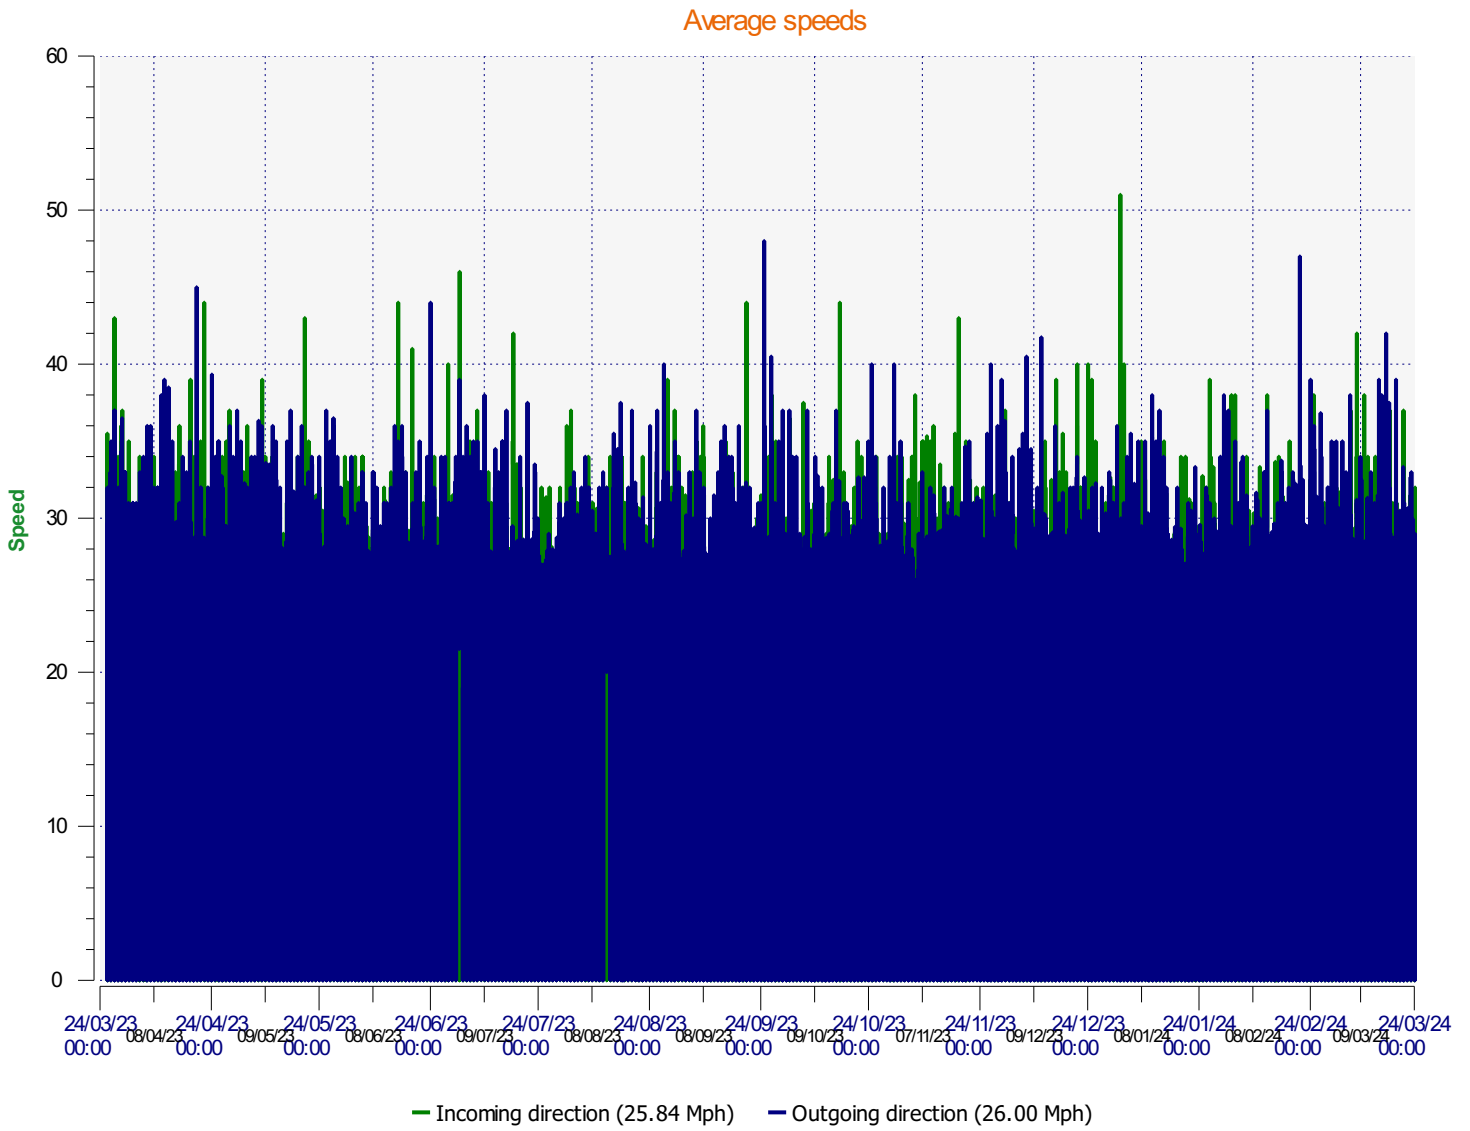

Start date: Sunday, March 26, 2023 12:00 AM
End date: Tuesday, March 26, 2024 5:00 PM

Location:

Comments: