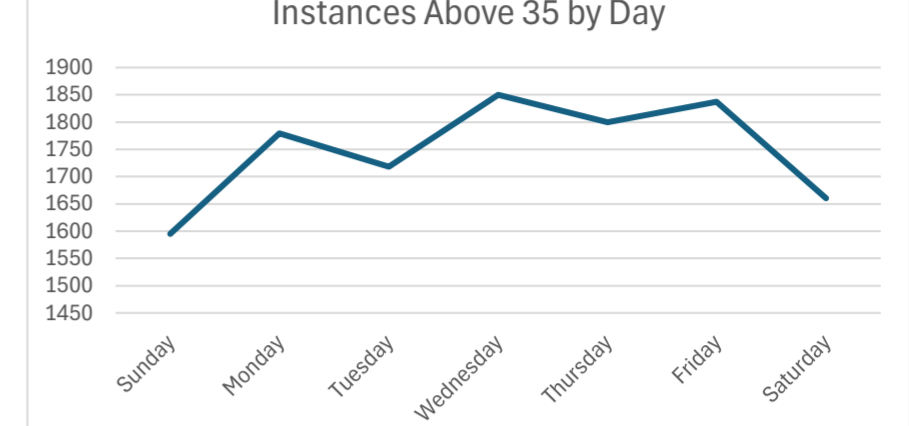

Count of 30+	Column Labels	Monday	Tuesday	Wednesday	Thursday	Friday	Saturday	Grand Total
12:00:00 AM	31	14	8	10	9	18	24	114
12:30:00 AM	33	12	11	11	10	17	17	111
1:00:00 AM	19	5	10	5	5	13	26	83
1:30:00 AM	17	5	12	3	5	7	12	61
2:00:00 AM	11	3	9	6	11	9	11	60
2:30:00 AM	8	20	14	20	19	16	14	111
3:00:00 AM	26	32	19	39	24	25	9	174
3:30:00 AM	13	42	46	50	44	47	22	264
4:00:00 AM	25	57	55	54	54	59	35	339
4:30:00 AM	38	69	57	64	67	63	46	404
5:00:00 AM	45	60	83	75	77	85	65	490
5:30:00 AM	60	83	82	83	77	74	69	528
6:00:00 AM	83	80	96	94	90	91	92	626
6:30:00 AM	80	92	93	95	87	89	86	622
7:00:00 AM	91	98	97	94	97	96	97	670
7:30:00 AM	96	98	96	94	95	91	97	667
8:00:00 AM	101	96	93	93	94	97	96	670
8:30:00 AM	96	104	102	95	93	93	99	682
9:00:00 AM	100	101	98	96	93	94	100	682
9:30:00 AM	100	95	94	96	96	97	101	679
10:00:00 AM	102	99	101	99	100	98	103	702
10:30:00 AM	102	96	102	99	97	97	104	697
11:00:00 AM	103	102	102	102	101	101	103	714
11:30:00 AM	101	100	103	97	100	100	102	703
12:00:00 PM	105	101	97	100	103	101	99	706
12:30:00 PM	105	104	100	102	100	101	103	715
1:00:00 PM	105	104	101	100	103	102	102	717
1:30:00 PM	104	105	103	103	103	103	100	721
2:00:00 PM	102	104	106	103	103	104	102	724
2:30:00 PM	104	106	105	103	104	103	101	726
3:00:00 PM	106	103	106	103	104	104	100	726
3:30:00 PM	104	103	106	103	102	104	104	726
4:00:00 PM	99	105	103	103	103	102	101	716
4:30:00 PM	103	104	101	103	102	101	100	714
5:00:00 PM	96	104	97	100	100	96	99	692
5:30:00 PM	97	99	96	95	97	93	98	675
6:00:00 PM	94	93	92	95	94	88	90	646
6:30:00 PM	81	90	88	90	91	88	86	614
7:00:00 PM	89	82	79	85	85	80	77	577
7:30:00 PM	80	66	67	80	78	79	65	515
8:00:00 PM	67	62	67	70	75	70	76	487
8:30:00 PM	60	54	59	67	66	68	58	432
9:00:00 PM	36	51	60	52	55	59	49	362
9:30:00 PM	39	48	54	46	52	49	62	350
10:00:00 PM	29	33	39	34	43	57	44	279
10:30:00 PM	27	23	35	24	37	52	39	237
11:00:00 PM	22	18	22	21	13	41	43	180
11:30:00 PM	15	15	20	13	14	26	26	129
Grand Total	3350	3440	3486	3469	3472	3548	3454	24219