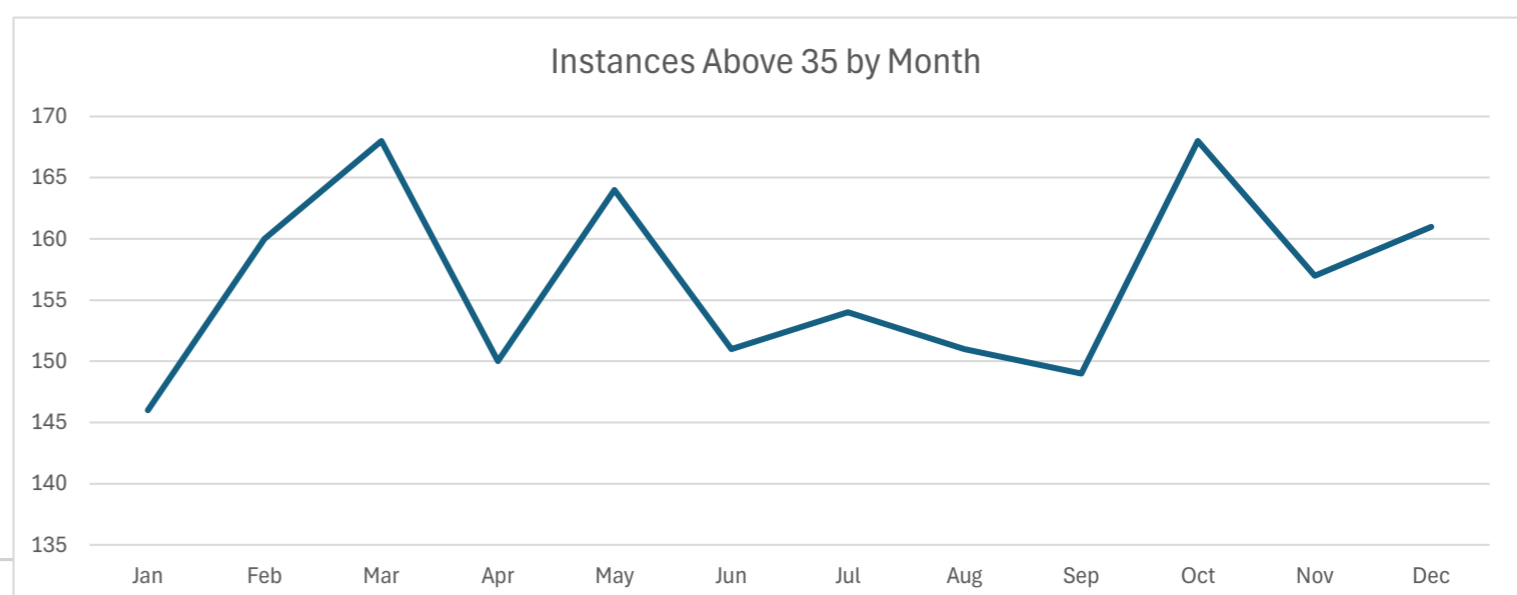

Monmouth Ave

Count of 35+	Column Labels	Monday	Tuesday	Wednesday	Thursday	Friday	Saturday	Grand Total
Jan	16	17	27	28	19	17	22	146
Feb	15	23	18	33	25	27	19	160
Mar	16	28	26	26	27	32	13	168
Apr	20	27	13	24	24	27	15	150
May	16	30	22	24	29	25	18	164
Jun	13	16	22	29	33	25	13	151
Jul	14	18	15	22	28	31	26	154
Aug	9	19	36	25	20	25	17	151
Sep	12	13	25	23	26	30	20	149
Oct	23	26	21	29	34	17	18	168
Nov	10	27	25	30	27	25	13	157
Dec	20	12	33	30	18	27	31	161
Grand Total	184	256	283	313	310	308	225	1879

Count of 35+	Column Labels	Feb	Mar	Apr	May	Jun	Jul	Aug	Sep	Oct	Nov	Dec	Grand Total
Sunday	16	15	16	20	16	13	14	9	12	23	10	20	184
Monday	17	23	28	27	30	16	18	19	13	26	27	12	256
Tuesday	27	18	26	13	22	22	15	36	25	21	25	33	283
Wednesday	28	33	26	24	24	29	22	25	23	29	30	20	313
Thursday	19	25	27	24	29	33	28	20	26	34	27	18	310
Friday	17	27	32	27	25	25	31	25	30	17	25	27	308
Saturday	22	19	13	15	18	13	26	17	20	18	13	31	225
Grand Total	146	160	168	150	164	151	154	151	149	168	157	161	1879