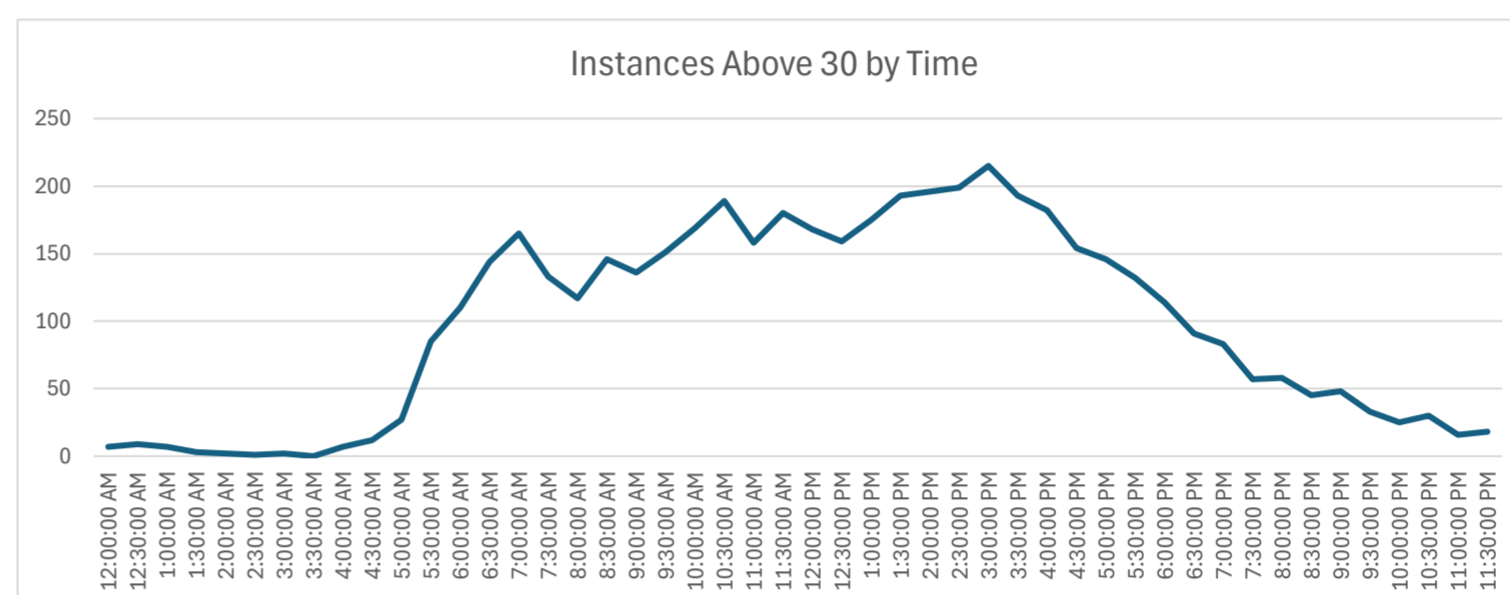

Shore Rd 8th

Count of 35+	Column Labels	Monday	Tuesday	Wednesday	Thursday	Friday	Saturday	Grand Total	
Jan	Sunday	5	6	9	9	7	6	3	45
Feb		9	8	11	11	10	12	9	70
Mar		7	4	9	10	9	14	7	60
Apr		7	4	11	7	6	8	9	52
May		4	7	8	13	12	22	3	69
Jun		10	5	8	10	12	11	6	62
Jul		5	9	4	4	8	7	4	41
Aug		1	2	9	17	4	5	5	43
Sep		2	4	7	5	7	10	9	44
Oct		4	6	11	11	5	5	13	55
Nov		4	4	5	10	9	8	3	43
Dec		6	4	8	8	8	10	7	51
Grand Total		64	63	100	115	97	118	78	635

Count of 35+	Column Labels	Feb	Mar	Apr	May	Jun	Jul	Aug	Sep	Oct	Nov	Dec	Grand Total	
Sunday	Jan	5	9	7	7	4	10	5	1	2	4	4	6	64
Monday		6	8	4	4	7	5	9	2	4	6	4	4	63
Tuesday		9	11	9	11	8	8	4	9	7	11	5	8	100
Wednesday		9	11	10	7	13	10	4	17	5	11	10	8	115
Thursday		7	10	9	6	12	12	8	4	7	5	9	8	97
Friday		6	12	14	8	22	11	7	5	10	5	8	10	118
Saturday		3	9	7	9	3	6	4	5	9	13	3	7	78
Grand Total		45	70	60	52	69	62	41	43	44	55	43	51	635