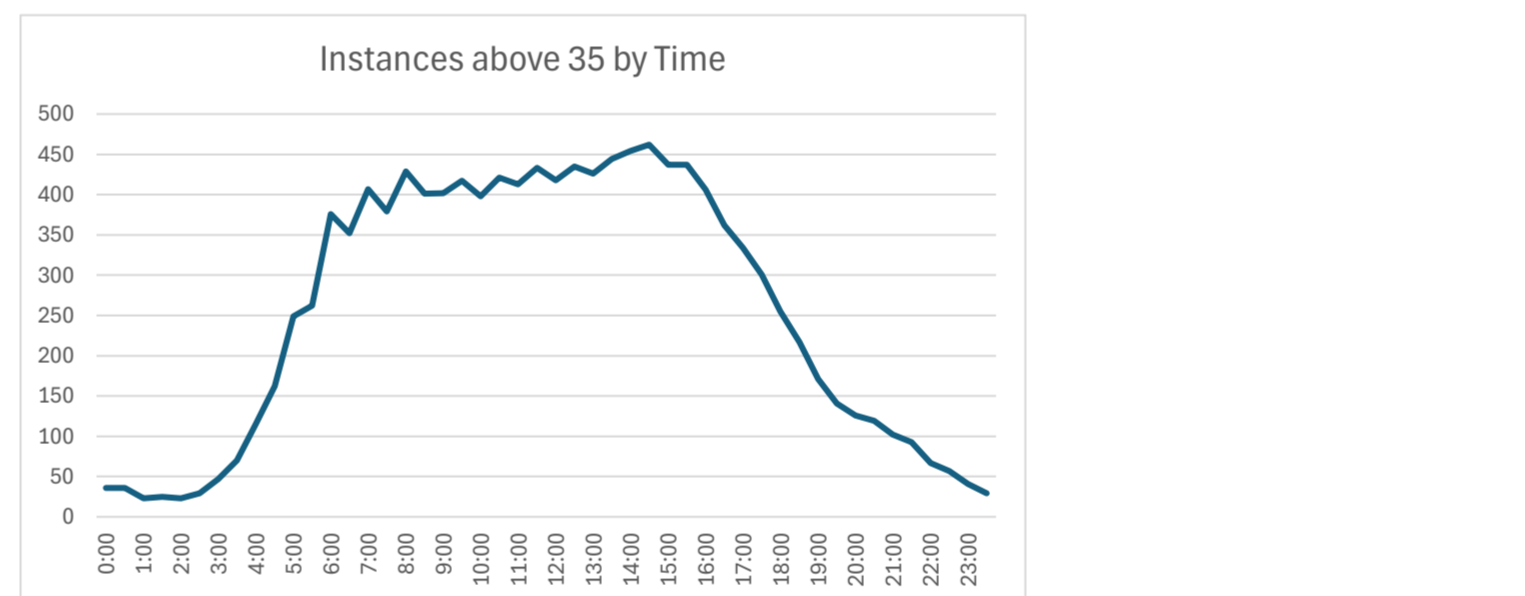

Count of 40+	Column Labels	Monday	Tuesday	Wednesday	Thursday	Friday	Saturday	Grand Total
12:00:00 AM	5	1	0	2	4	2	1	15
12:30:00 AM	5	0	1	3	1	2	1	13
1:00:00 AM	0	0	1	0	0	1	3	5
1:30:00 AM	3	0	1	0	2	1	1	8
2:00:00 AM	0	1	2	0	2	0	2	7
2:30:00 AM	0	2	2	2	0	0	0	6
3:00:00 AM	1	0	1	0	2	2	0	6
3:30:00 AM	0	0	0	1	2	4	2	9
4:00:00 AM	2	1	0	3	2	3	2	13
4:30:00 AM	4	1	6	4	3	4	0	22
5:00:00 AM	4	6	7	3	5	5	3	33
5:30:00 AM	8	10	12	13	15	9	4	71
6:00:00 AM	7	14	11	14	14	15	8	83
6:30:00 AM	9	9	12	19	12	13	5	79
7:00:00 AM	6	19	20	13	25	17	8	108
7:30:00 AM	8	11	13	12	13	11	14	82
8:00:00 AM	10	13	16	16	19	14	10	98
8:30:00 AM	3	18	10	19	15	16