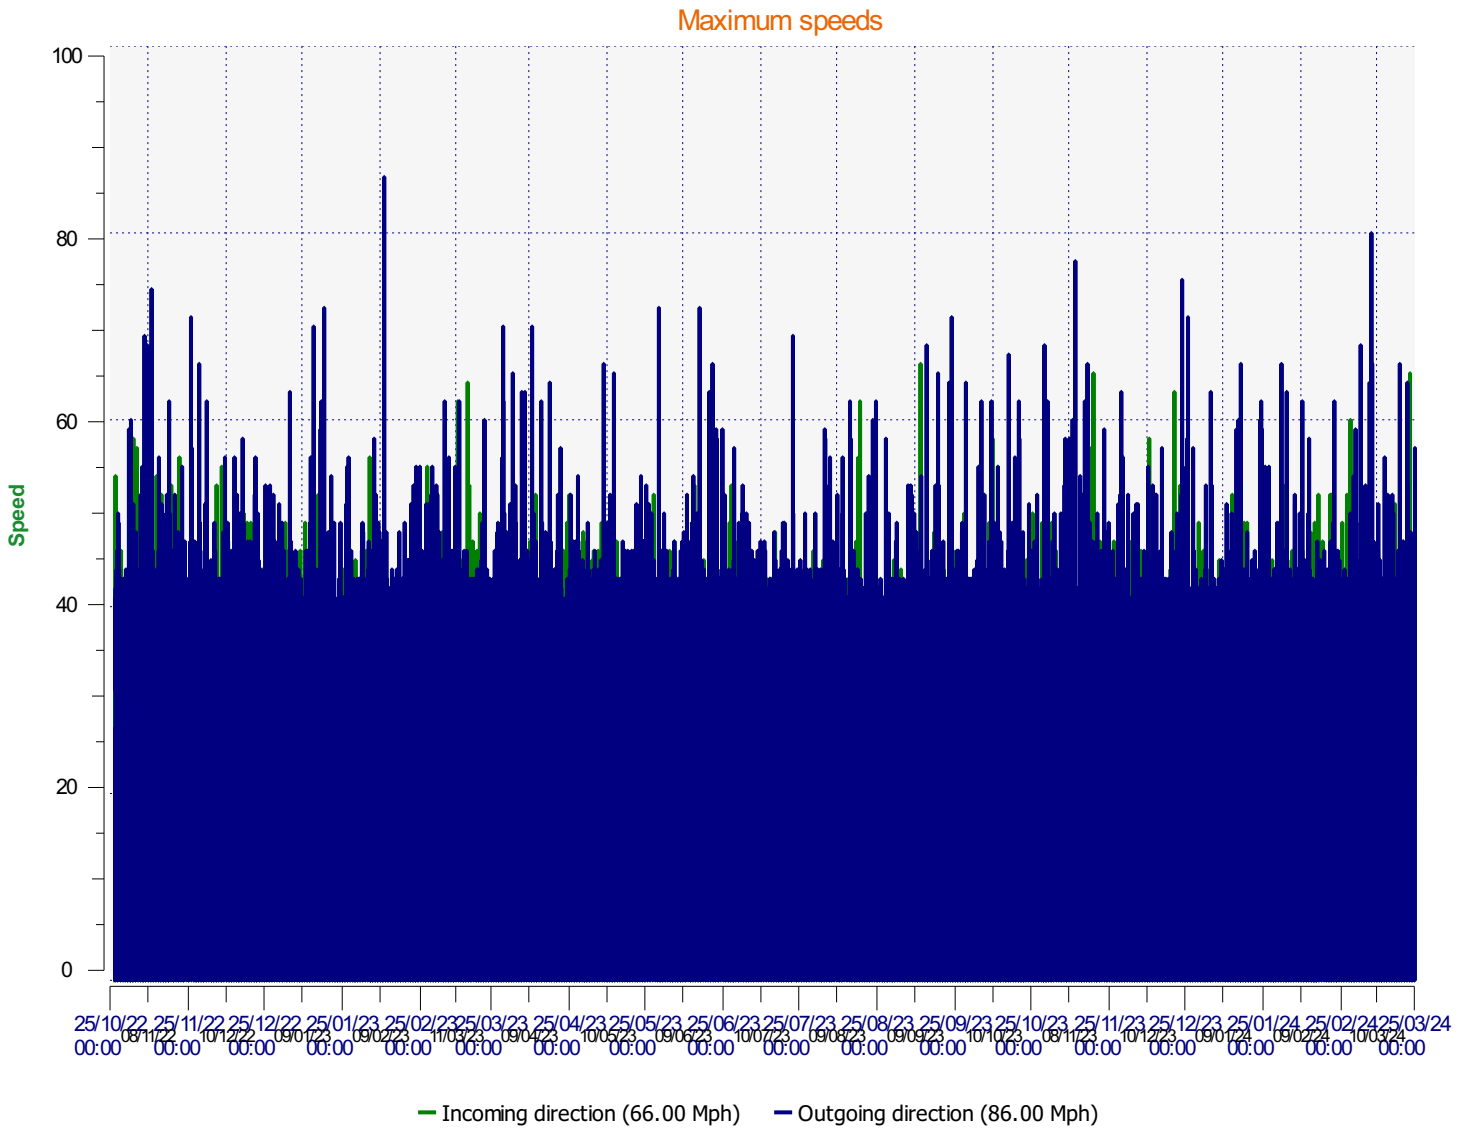

Start date: Sunday, March 26, 2023 12:00 AM
End date: Tuesday, March 26, 2024 4:30 PM

Location: Old Mill S of Water Plant

Comments: