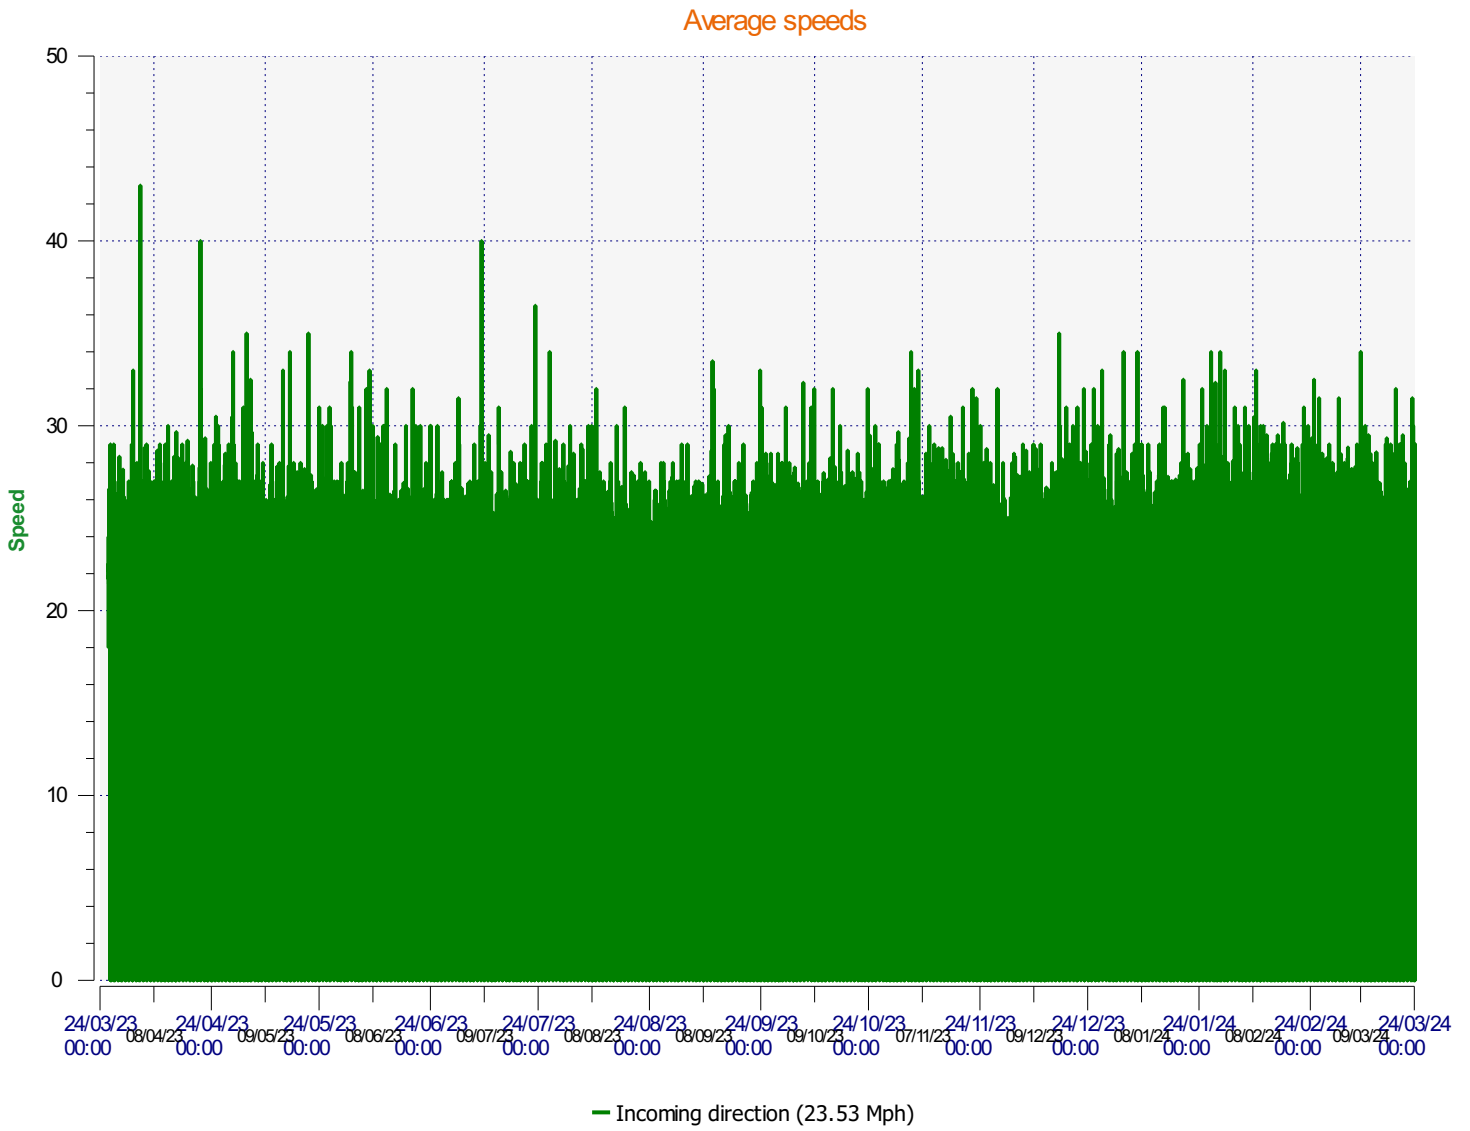

Start date: Sunday, March 26, 2023 9:00 AM
End date: Tuesday, March 26, 2024 4:00 PM

Location: Shore Rd / 8th

Comments: