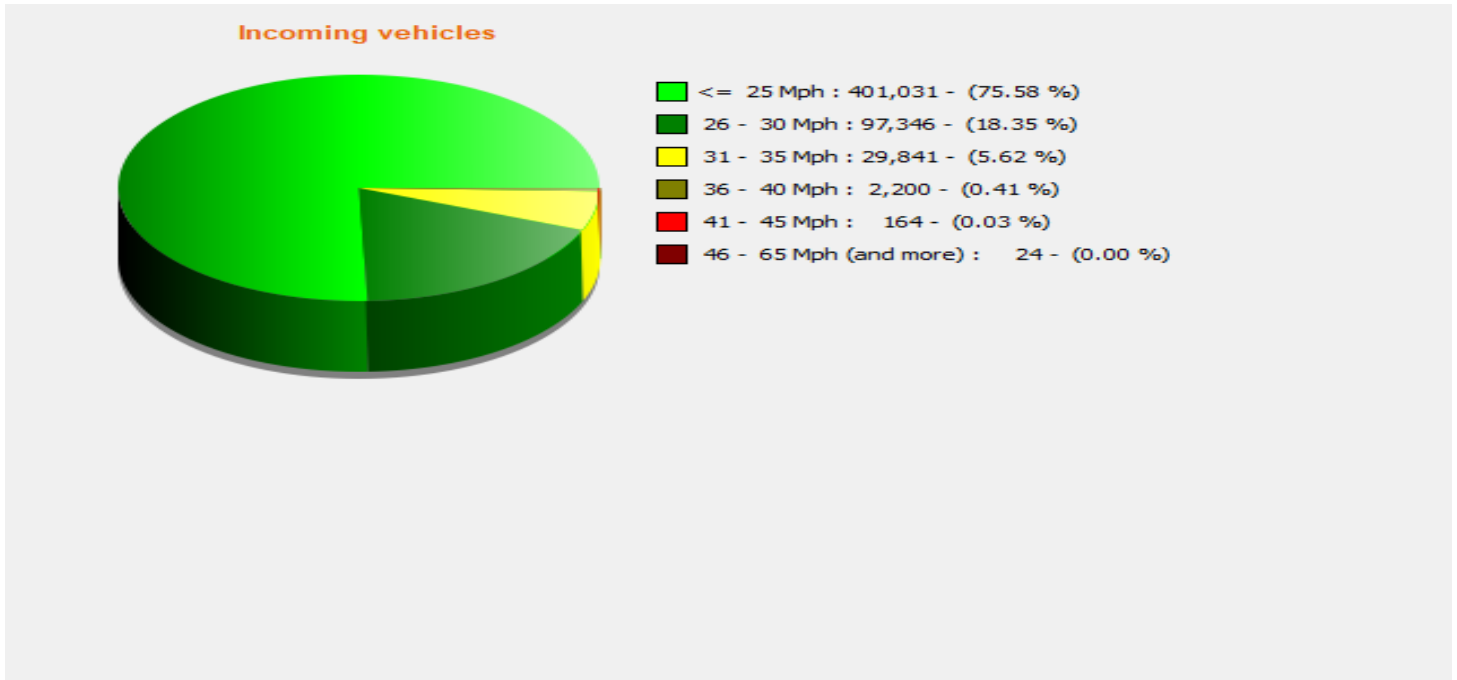

**Location:** Wall rd / Emeson

**Comments:**

**Start date:** Wednesday, May 17, 2023 12:00 PM  
**End date:** Friday, May 17, 2024 3:30 PM

**Location:** Wall rd / Emeson

**Comments:**

**Start date:** Wednesday, May 17, 2023 12:00 PM  
**End date:** Friday, May 17, 2024 3:30 PM