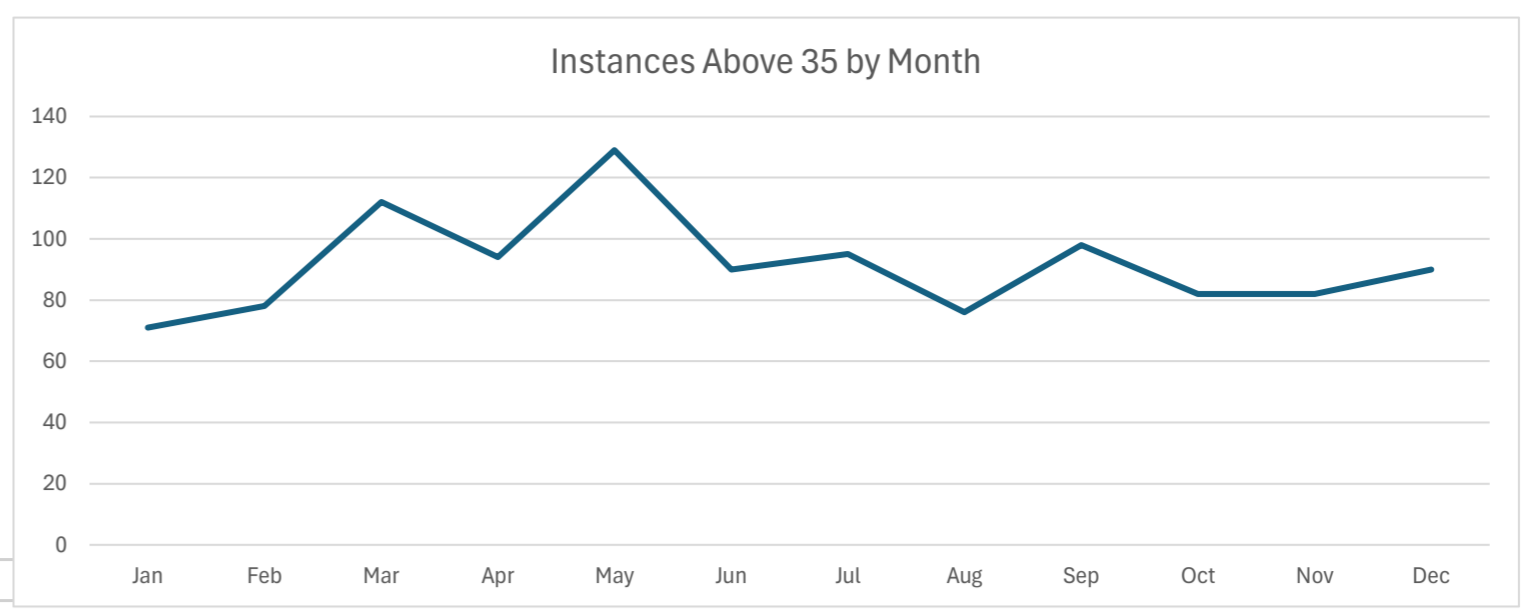

Shore Rd 6th

Count of 35+	Column Labels	Monday	Tuesday	Wednesday	Thursday	Friday	Saturday	Grand Total
Jan	12	13	10	13	7	10	6	71
Feb	7	14	5	11	17	15	9	78
Mar	10	18	22	18	18	20	6	112
Apr	15	11	12	18	15	9	14	94
May	14	20	33	20	16	12	14	129
Jun	10	9	17	13	13	18	10	90
Jul	6	19	11	13	19	11	16	95
Aug	12	7	10	14	9	8	16	76
Sep	7	13	15	18	22	12	11	98
Oct	12	14	13	14	14	8	7	82
Nov	5	13	14	19	14	11	6	82
Dec	3	13	15	13	19	17	10	90
Grand Total	113	164	177	184	183	151	125	1097

Count of 35+	Column Labels	Feb	Mar	Apr	May	Jun	Jul	Aug	Sep	Oct	Nov	Dec	Grand Total
Sunday	12	7	10	15	14	10	6	12	7	12	5	3	113
Monday	13	14	18	11	20	9	19	7	13	14	13	13	164
Tuesday	10	5	22	12	33	17	11	10	15	13	14	15	177
Wednesday	13	11	18	18	20	13	13	14	18	14	19	13	184
Thursday	7	17	18	15	16	13	19	9	22	14	14	19	183
Friday	10	15	20	9	12	18	11	8	12	8	11	17	151
Saturday	6	9	6	14	14	10	16	16	11	7	6	10	125
Grand Total	71	78	112	94	129	90	95	76	98	82	82	90	1097