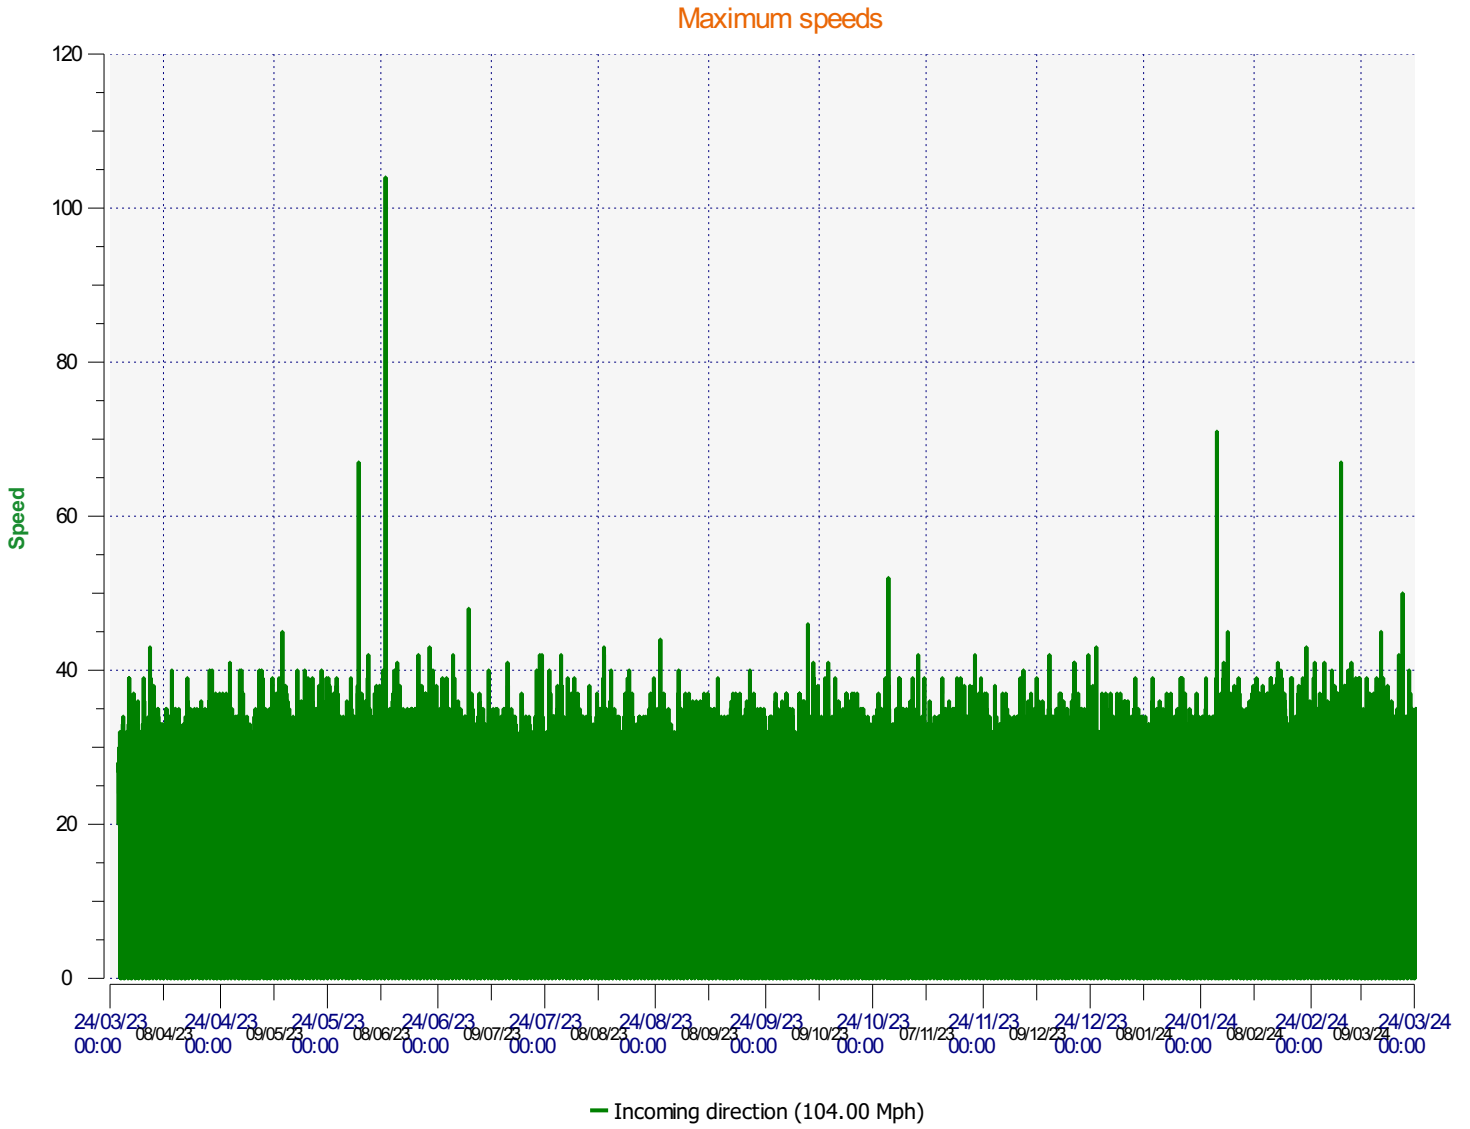

Start date: Sunday, March 26, 2023 9:00 AM
End date: Tuesday, March 26, 2024 4:00 PM

Location: Shore Rd / 8th

Comments: