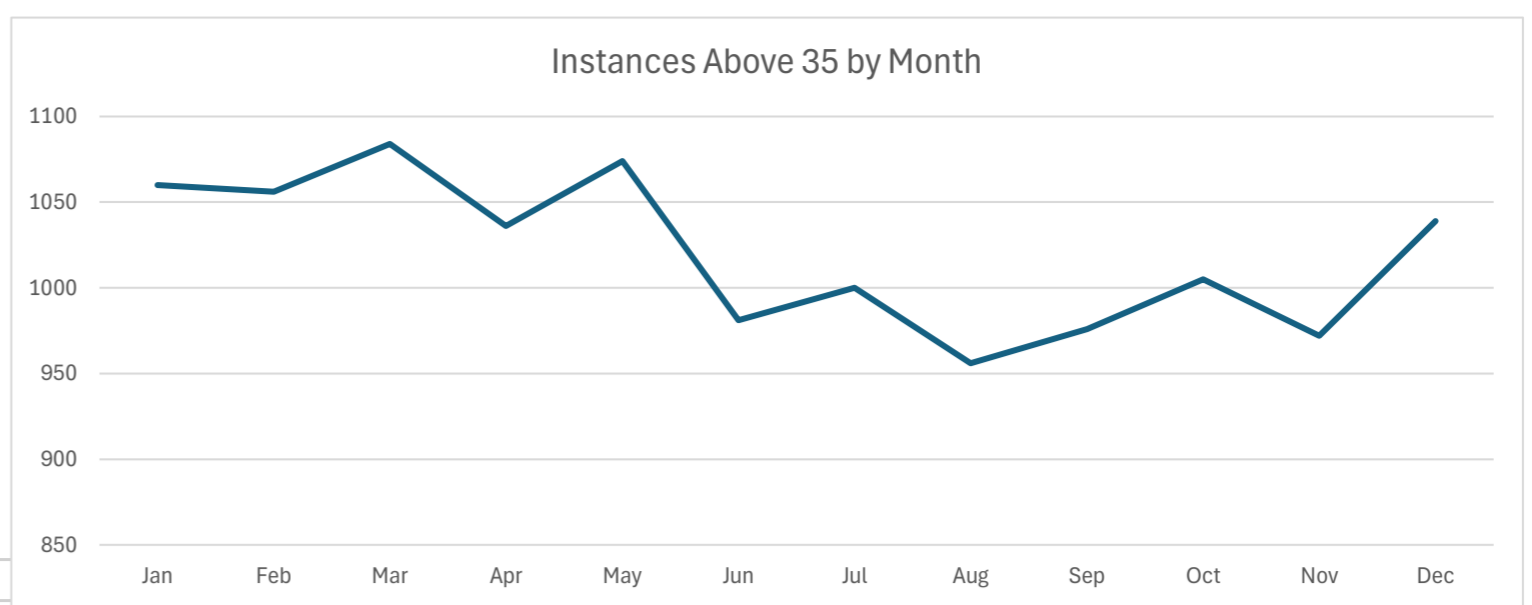

Wall Rd / Emerson

Count of 35+	Column Labels	Monday	Tuesday	Wednesday	Thursday	Friday	Saturday	Grand Total
Jan	124	172	179	185	145	140	115	1060
Feb	130	145	140	160	188	148	145	1056
Mar	140	174	166	143	143	195	123	1084
Apr	157	148	144	148	140	136	163	1036
May	133	166	174	167	138	156	140	1074
Jun	117	129	128	134	176	178	118	981
Jul	148	170	117	135	128	145	157	1000
Aug	123	133	145	155	152	130	118	956
Sep	109	116	126	152	144	174	155	976
Oct	155	161	156	138	132	141	122	1005
Nov	115	132	124	184	164	124	129	972
Dec	144	133	118	149	150	170	175	1039
Grand Total	1595	1779	1718	1850	1800	1837	1660	12239

Count of 35+	Column Labels	Feb	Mar	Apr	May	Jun	Jul	Aug	Sep	Oct	Nov	Dec	Grand Total
Sunday	124	130	140	157	133	117	148	123	109	155	115	144	1595
Monday	172	145	174	148	166	129	170	133	116	161	132	133	1779
Tuesday	179	140	166	144	174	129	117	145	126	156	124	118	1718
Wednesday	185	160	143	148	167	134	135	155	152	138	184	149	1850
Thursday	145	188	143	140	138	176	128	152	144	132	164	150	1800
Friday	140	148	195	136	156	178	145	130	174	141	124	170	1837
Saturday	115	145	123	163	140	118	157	118	155	122	129	175	1660
Grand Total	1060	1056	1084	1036	1074	981	1000	956	976	1005	972	1039	12239