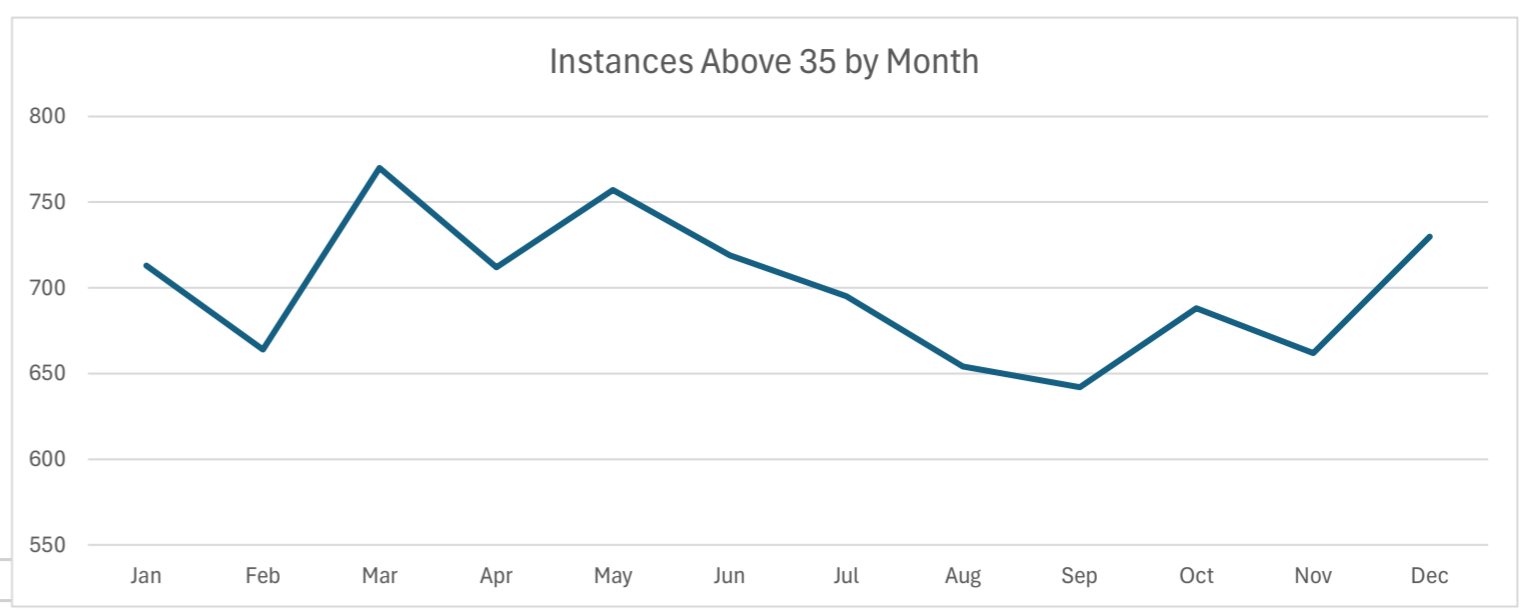

Old Mill @ Water Plant

Count of 35+	Column Labels								
Row Labels	Sunday	Monday	Tuesday	Wednesday	Thursday	Friday	Saturday	Grand Total	
Jan	88	104	113	129	104	84	91	713	Jan
Feb	91	95	77	86	122	105	88	664	Feb
Mar	112	121	118	100	97	140	82	770	Mar
Apr	93	97	95	91	96	113	127	712	Apr
May	83	115	105	126	97	119	112	757	May
Jun	84	91	87	106	120	129	102	719	Jun
Jul	101	98	87	101	94	94	120	695	Jul
Aug	72	85	116	92	115	95	79	654	Aug
Sep	75	71	93	90	95	116	102	642	Sep
Oct	97	115	112	94	93	95	82	688	Oct
Nov	72	89	91	121	111	89	89	662	Nov
Dec	94	84	94	107	94	129	128	730	Dec
Grand Total	1062	1165	1188	1243	1238	1308	1202	8406	

Count of 35+	Column Labels													
Row Labels	Jan	Feb	Mar	Apr	May	Jun	Jul	Aug	Sep	Oct	Nov	Dec	Grand Total	
Sunday	88	91	112	93	83	84	101	72	75	97	72	94	1062	Sunday
Monday	104	95	121	97	115	91	98	85	71	115	89	84	1165	Monday
Tuesday	113	77	118	95	105	87	87	116	93	112	91	94	1188	Tuesday
Wednesday	129	86	100	91	126	106	101	92	90	94	121	107	1243	Wednesday
Thursday	104	122	97	96	97	120	94	115	95	93	111	94	1238	Thursday
Friday	84	105	140	113	119	129	94	95	116	95	89	129	1308	Friday
Saturday	91	88	82	127	112	102	120	79	102	82	89	128	1202	Saturday
Grand Total	713	664	770	712	757	719	695	654	642	688	662	730	8406