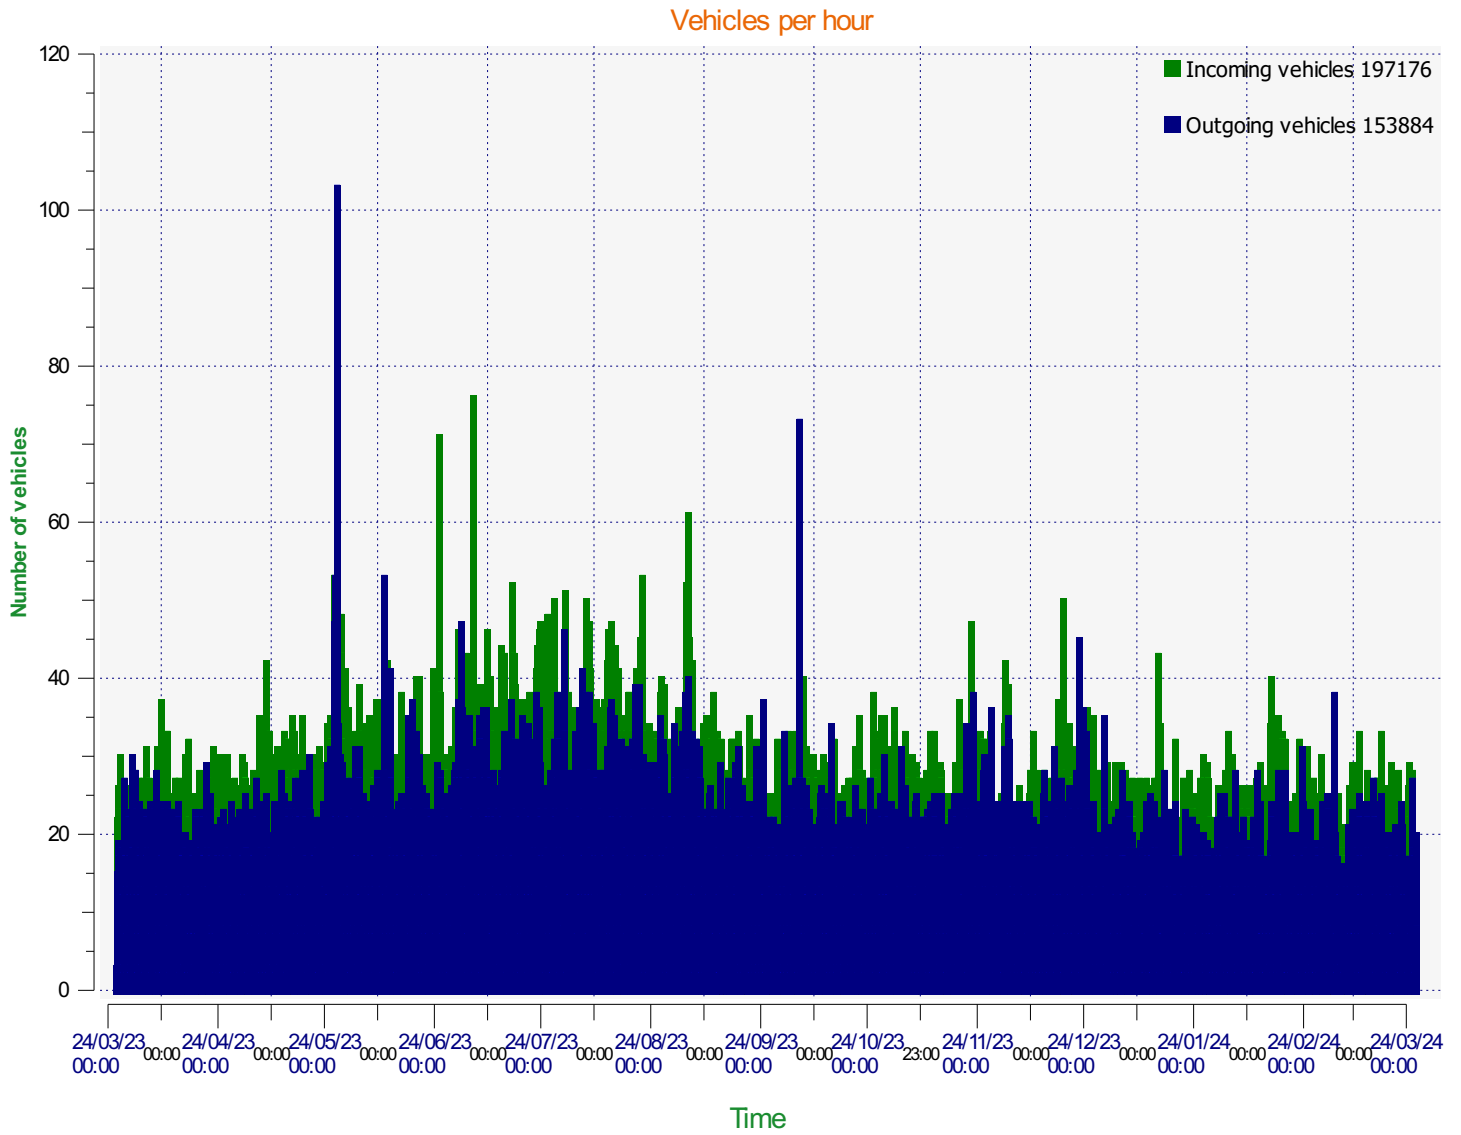

Start date: Sunday, March 26, 2023 12:00 AM
End date: Tuesday, March 26, 2024 3:30 PM

Location:

Comments: