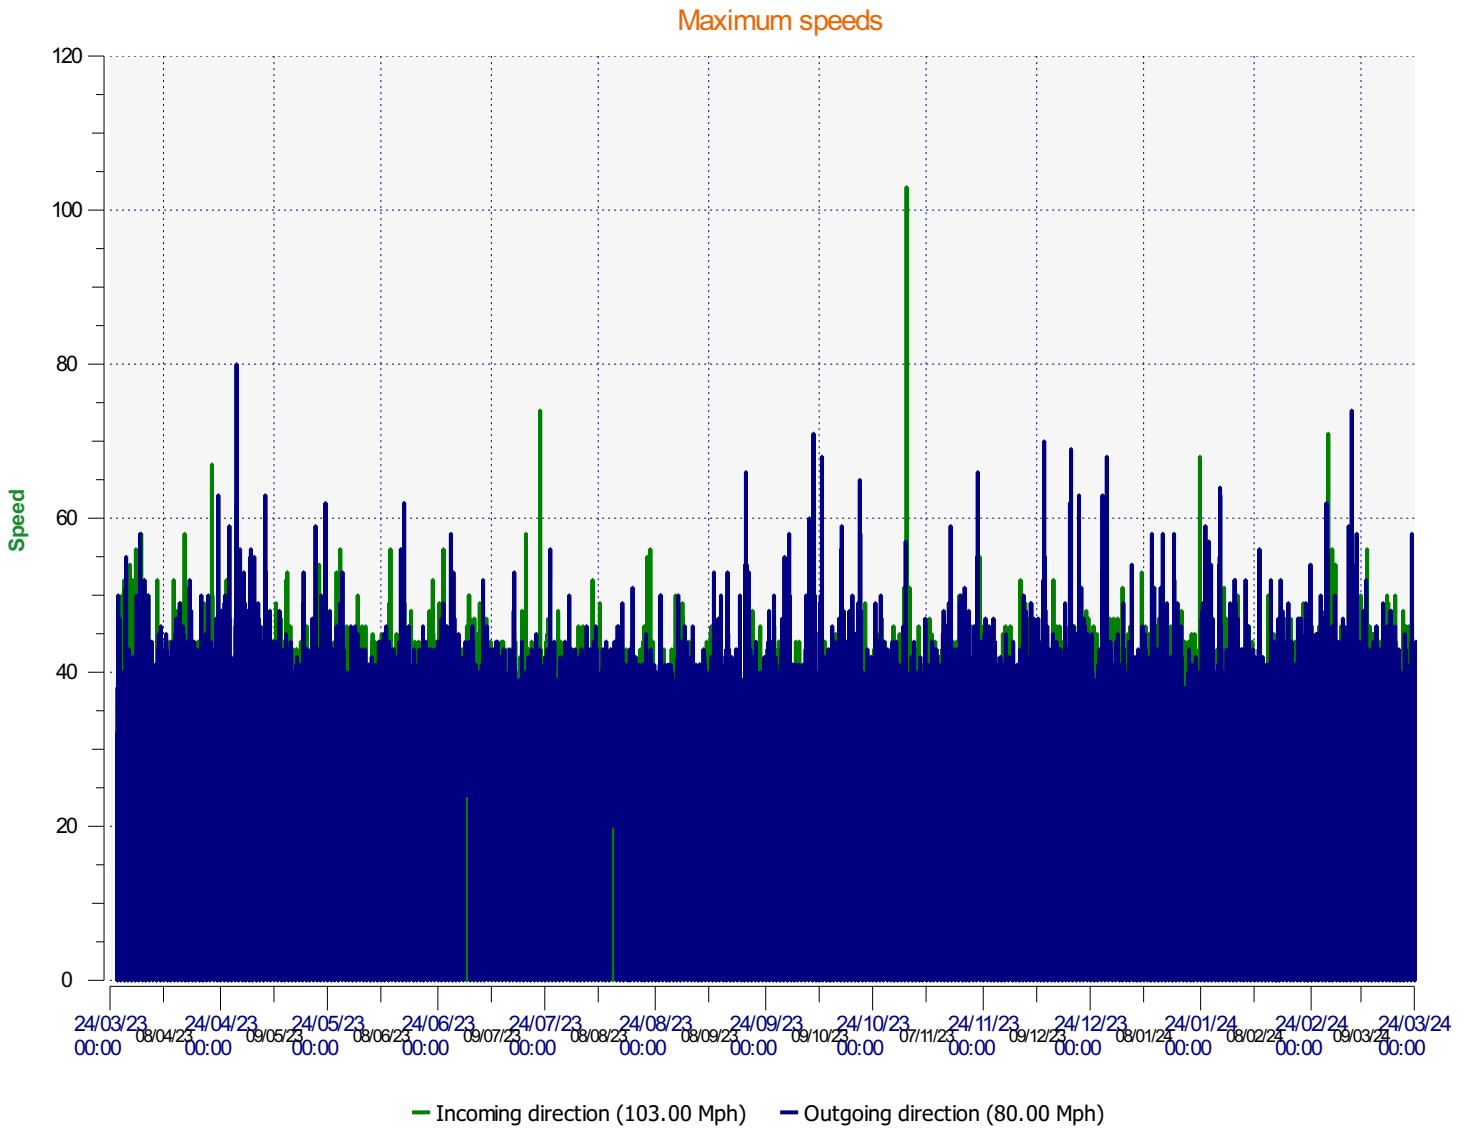

Start date: Sunday, March 26, 2023 12:00 AM
End date: Tuesday, March 26, 2024 5:00 PM

Location:

Comments: