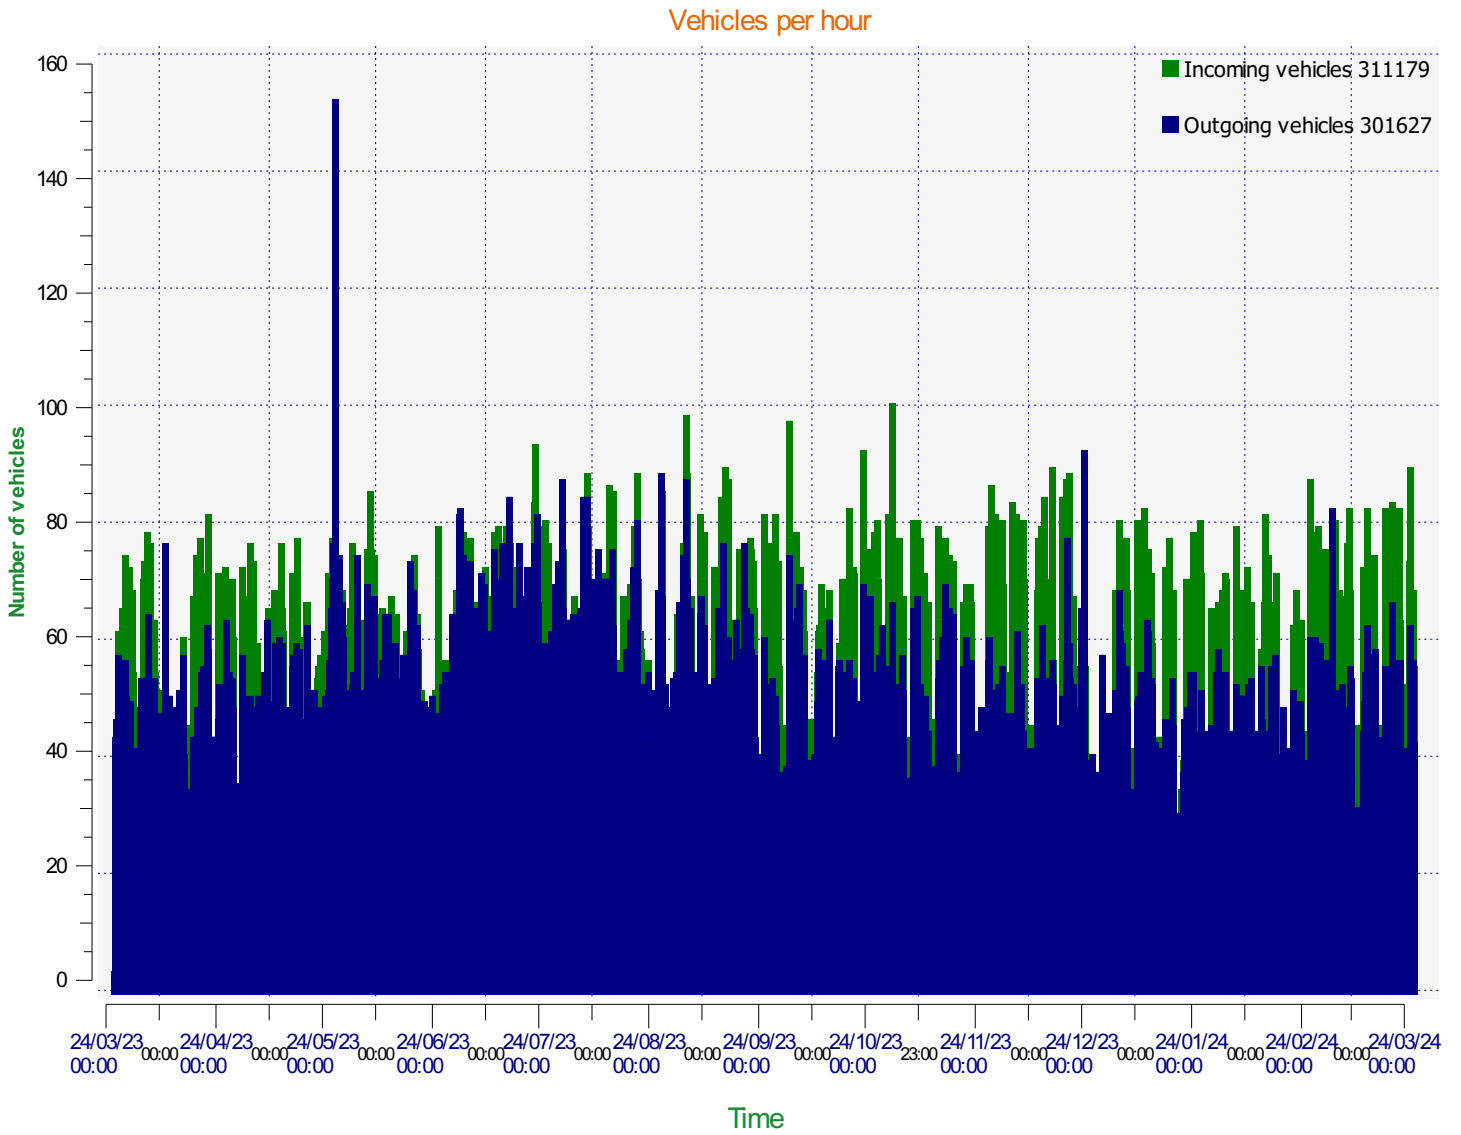

Start date: Sunday, March 26, 2023 12:00 AM
End date: Tuesday, March 26, 2024 4:30 PM

Location:

Comments: