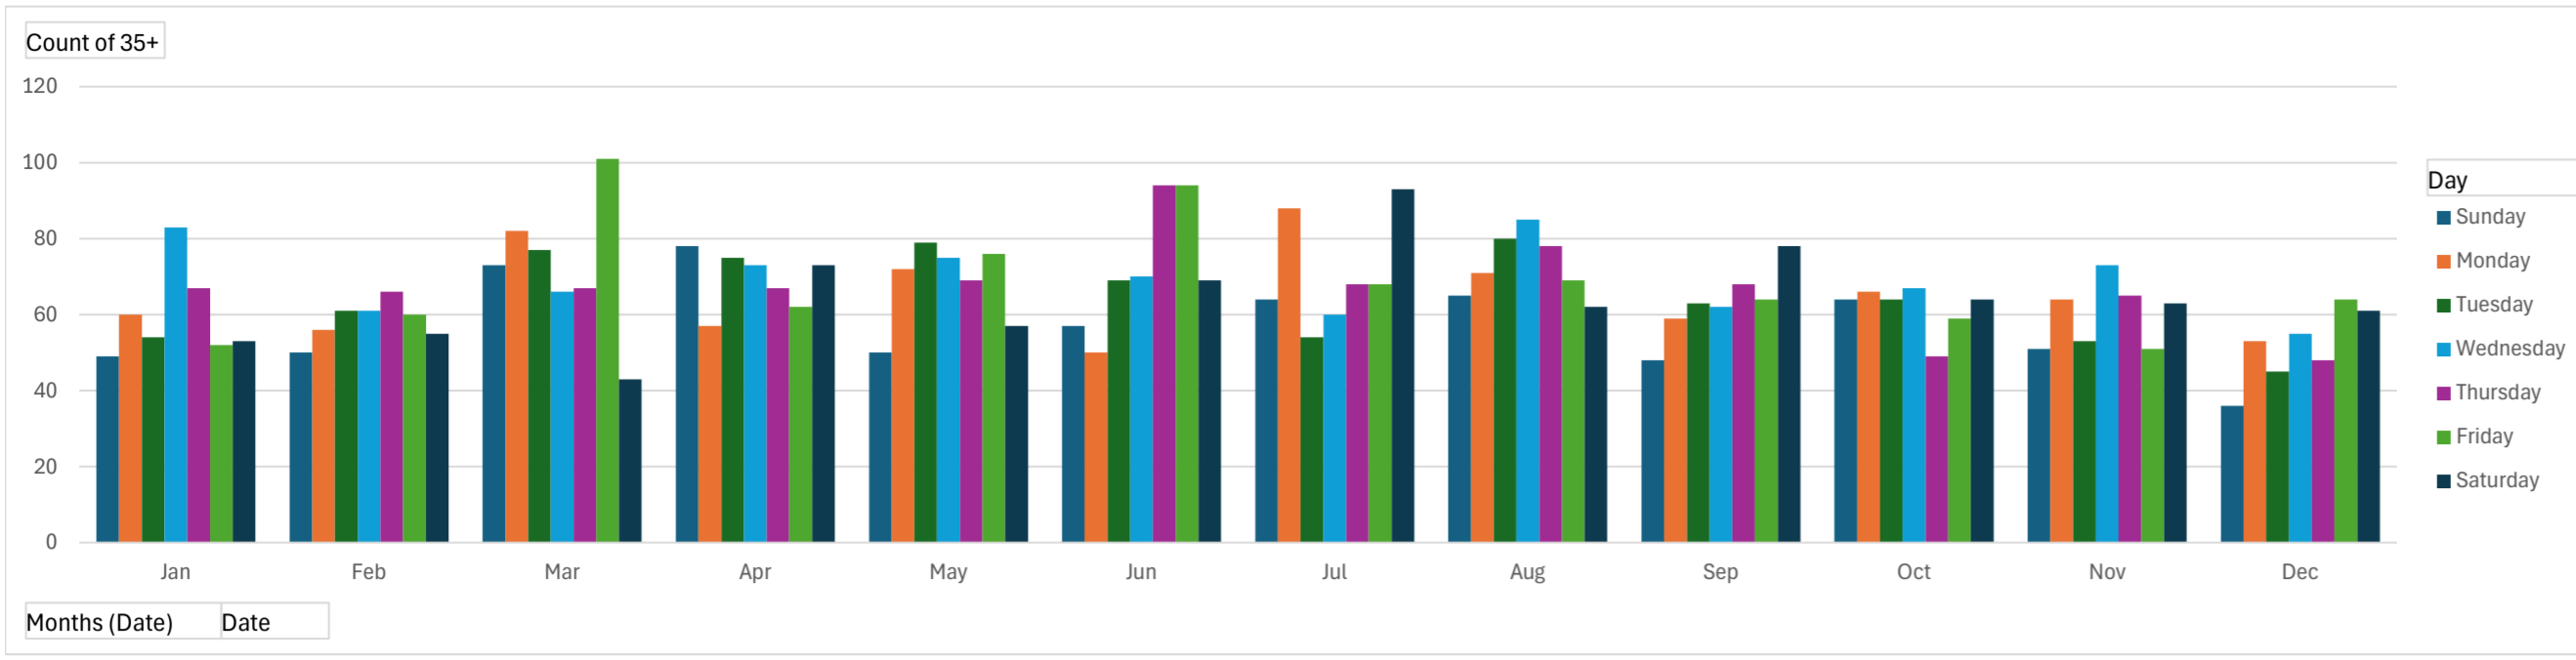

Old Mill Wall Rd

Count of 35+	Column Labels	Monday	Tuesday	Wednesday	Thursday	Friday	Saturday	Grand Total
Jan	49	60	54	83	67	52	53	418
Feb	50	56	61	61	66	60	55	408
Mar	73	82	77	66	67	101	43	509
Apr	78	57	75	73	67	62	73	485
May	50	72	79	75	69	76	57	478
Jun	67	50	69	70	94	84	68	503
Jul	64	88	54	60	68	68	93	495
Aug	65	71	80	85	78	69	62	510
Sep	48	59	63	62	68	64	78	442
Oct	64	66	64	67	49	59	64	433
Nov	51	64	53	73	65	51	63	420
Dec	36	53	45	55	48	64	61	362
Grand Total	685	778	774	830	806	820	771	5464

Count of 35+	Column Labels	Feb	Mar	Apr	May	Jun	Jul	Aug	Sep	Oct	Nov	Dec	Grand Total
Sunday	49	50	73	78	50	57	64	65	48	64	36	685	
Monday	60	56	82	57	72	50	88	71	59	66	53	778	
Tuesday	54	61	77	75	79	69	54	80	63	64	45	774	
Wednesday	83	61	66	73	75	70	60	85	62	67	55	830	
Thursday	67	66	67	67	69	94	68	78	68	49	65	806	
Friday	52	60	101	62	76	94	68	69	64	59	64	820	
Saturday	53	55	43	73	57	69	93	62	78	64	63	771	
Grand Total	418	409	509	485	478	503	495	510	442	433	420	362	5464