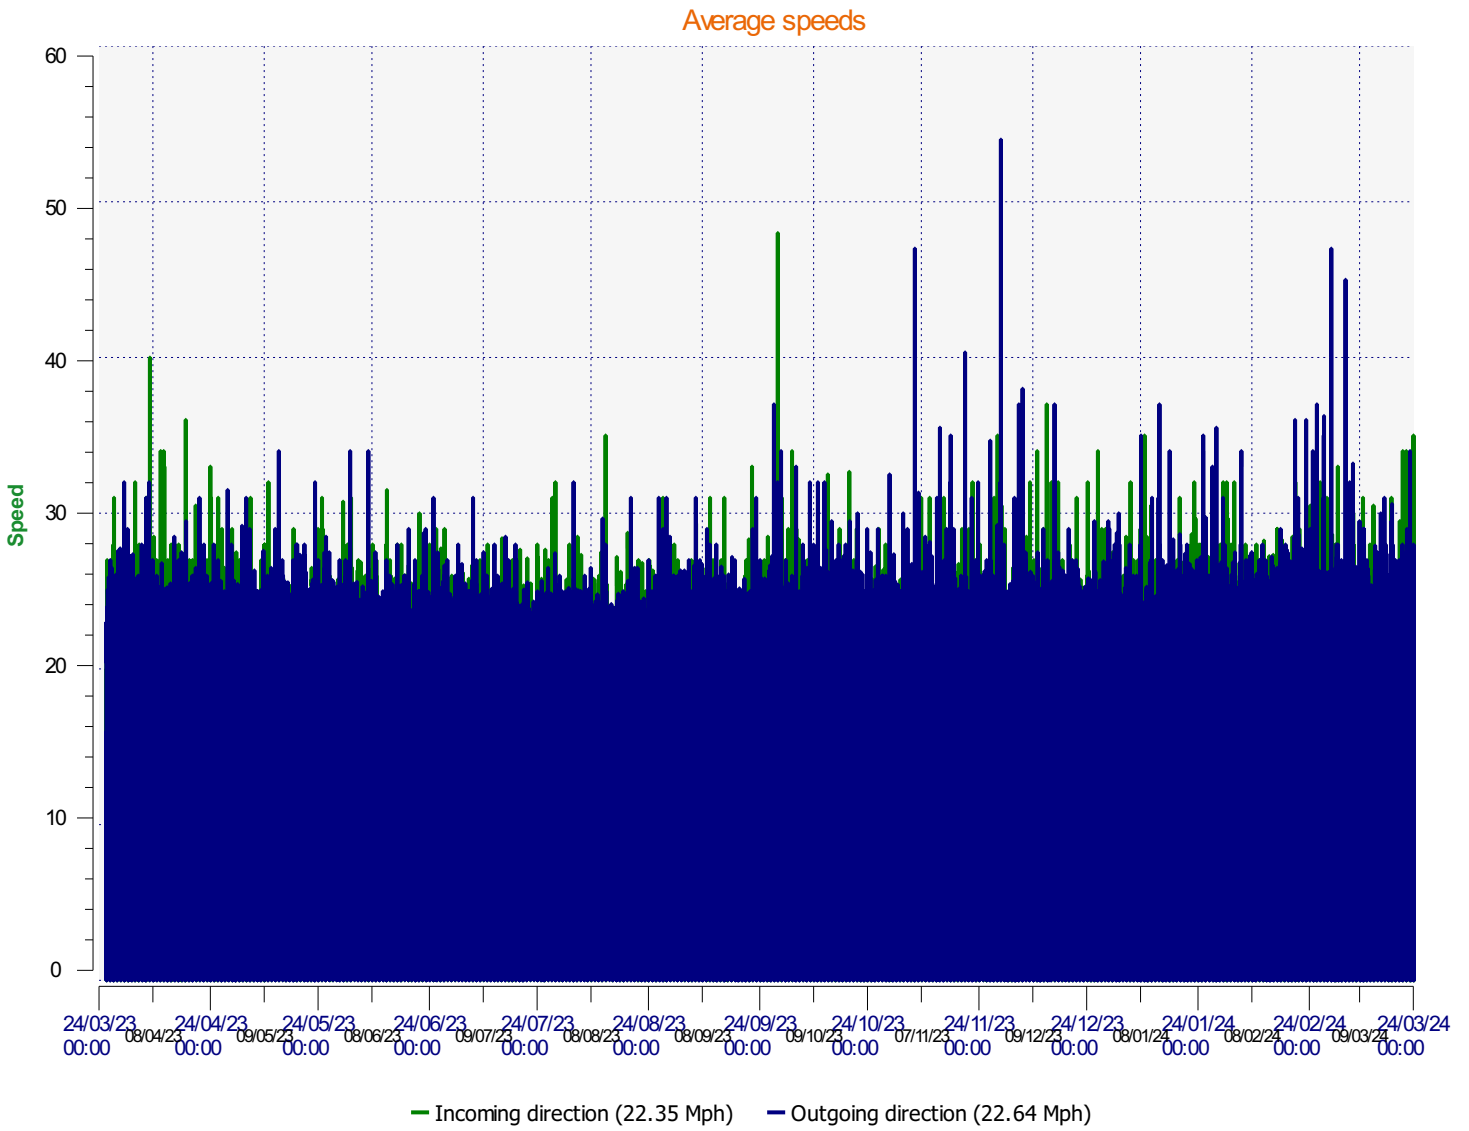

Start date: Sunday, March 26, 2023 12:00 AM
End date: Tuesday, March 26, 2024 3:30 PM

Location:

Comments: