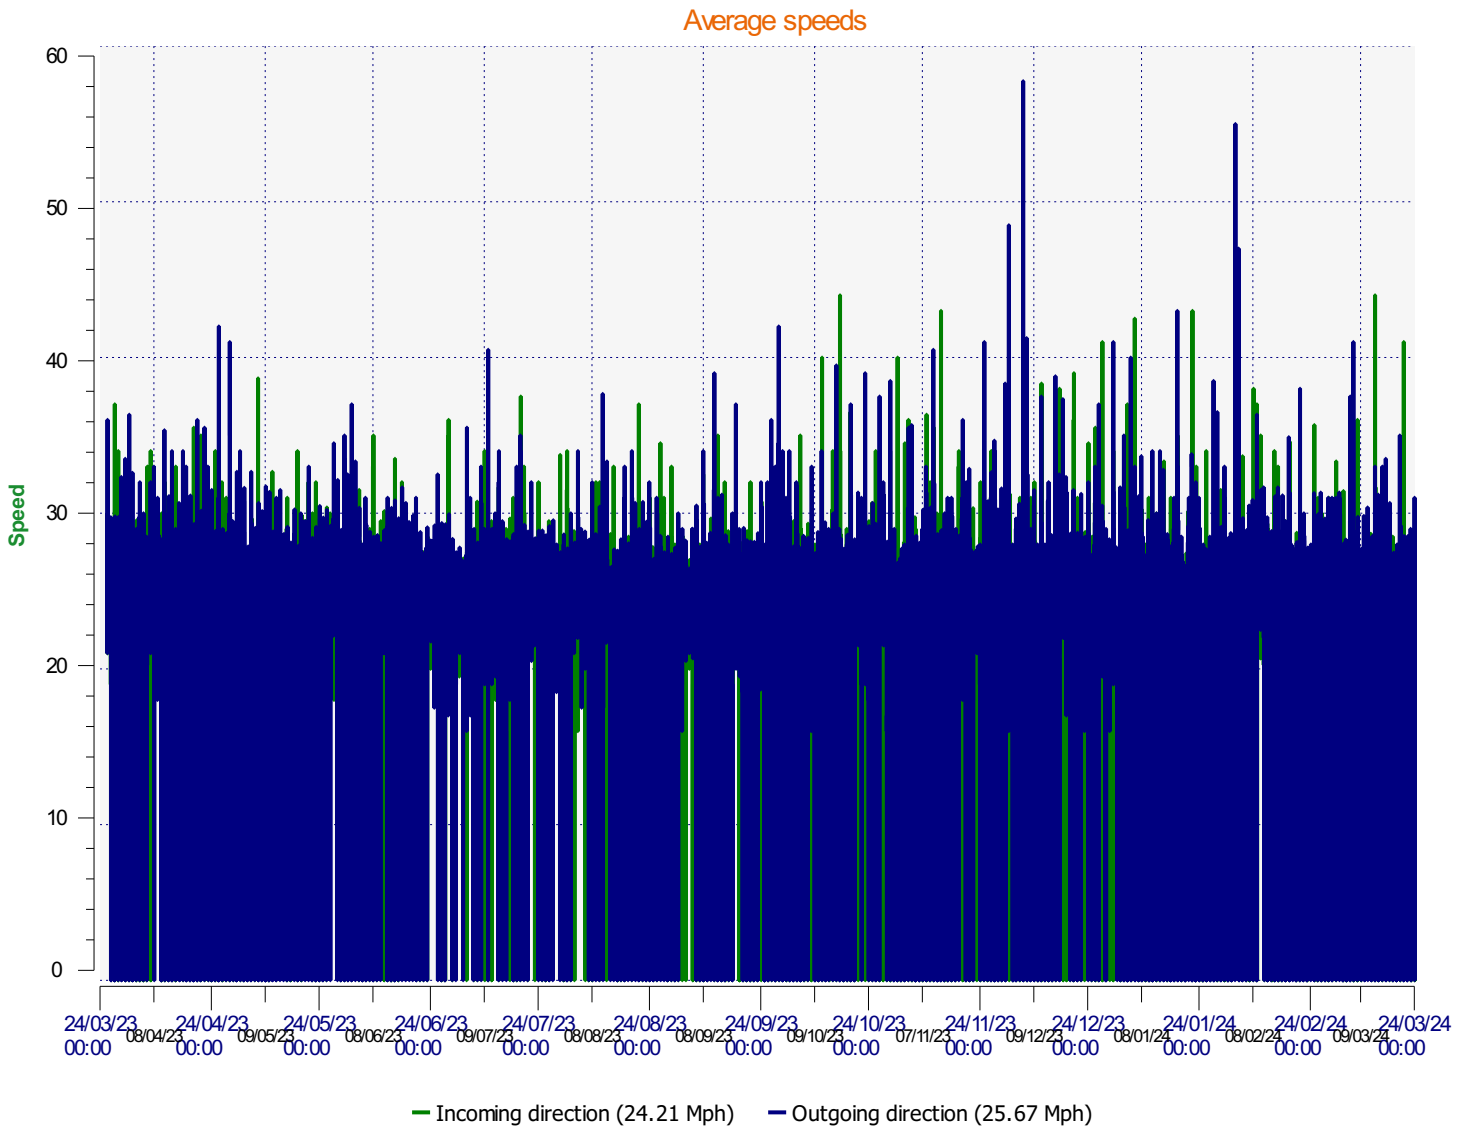

Start date: Sunday, March 26, 2023 12:00 AM
End date: Tuesday, March 26, 2024 4:30 PM

Location:

Comments: