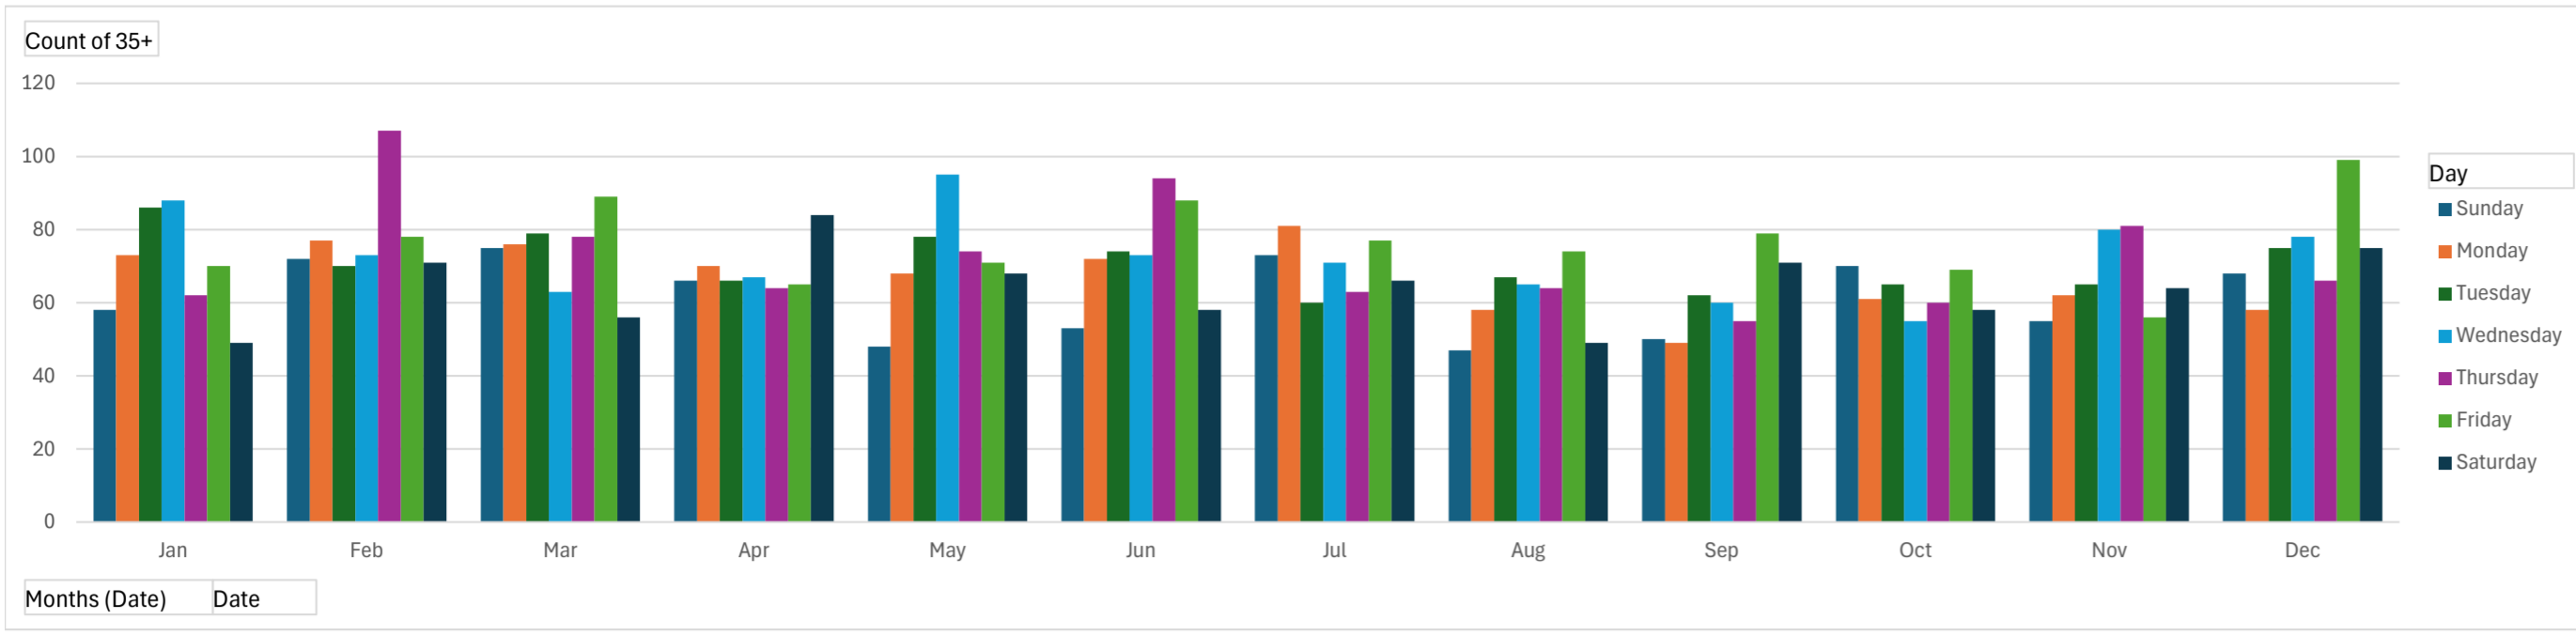

Old Mill NB, South of Water Plant

Count of 35+	Column Labels								
Row Labels	Sunday	Monday	Tuesday	Wednesday	Thursday	Friday	Saturday	Grand Total	
Jan	58	73	86	88	62	70	49	486	Jan
Feb	72	77	70	73	107	78	71	548	Feb
Mar	75	76	79	63	78	89	56	516	Mar
Apr	66	70	66	67	64	65	84	482	Apr
May	48	68	78	95	74	71	68	502	May
Jun	53	72	74	73	94	88	58	512	Jun
Jul	73	81	60	71	63	77	66	491	Jul
Aug	47	58	67	65	64	74	49	424	Aug
Sep	50	49	62	60	55	79	71	426	Sep
Oct	70	61	65	55	60	69	58	438	Oct
Nov	55	62	65	80	81	56	64	463	Nov
Dec	68	58	75	78	66	99	75	519	Dec
Grand Total	735	805	847	868	868	915	769	5807	

Count of 35+	Column Labels													
Row Labels	Jan	Feb	Mar	Apr	May	Jun	Jul	Aug	Sep	Oct	Nov	Dec	Grand Total	
Sunday	58	72	75	66	48	53	73	47	50	70	55	68	735	Sunday
Monday	73	77	76	70	68	72	81	58	49	61	62	58	805	Monday
Tuesday	86	70	79	66	78	74	60	67	62	65	65	75	847	Tuesday
Wednesday	88	73	63	67	95	73	71	65	60	55	80	78	868	Wednesday
Thursday	62	107	78	64	74	94	63	64	55	60	81	66	868	Thursday
Friday	70	78	89	65	71	88	77	74	79	69	56	99	915	Friday
Saturday	49	71	56	84	68	58	66	49	71	58	64	75	769	Saturday
Grand Total	486	548	516	482	502	512	491	424	426	438	463	519	5807