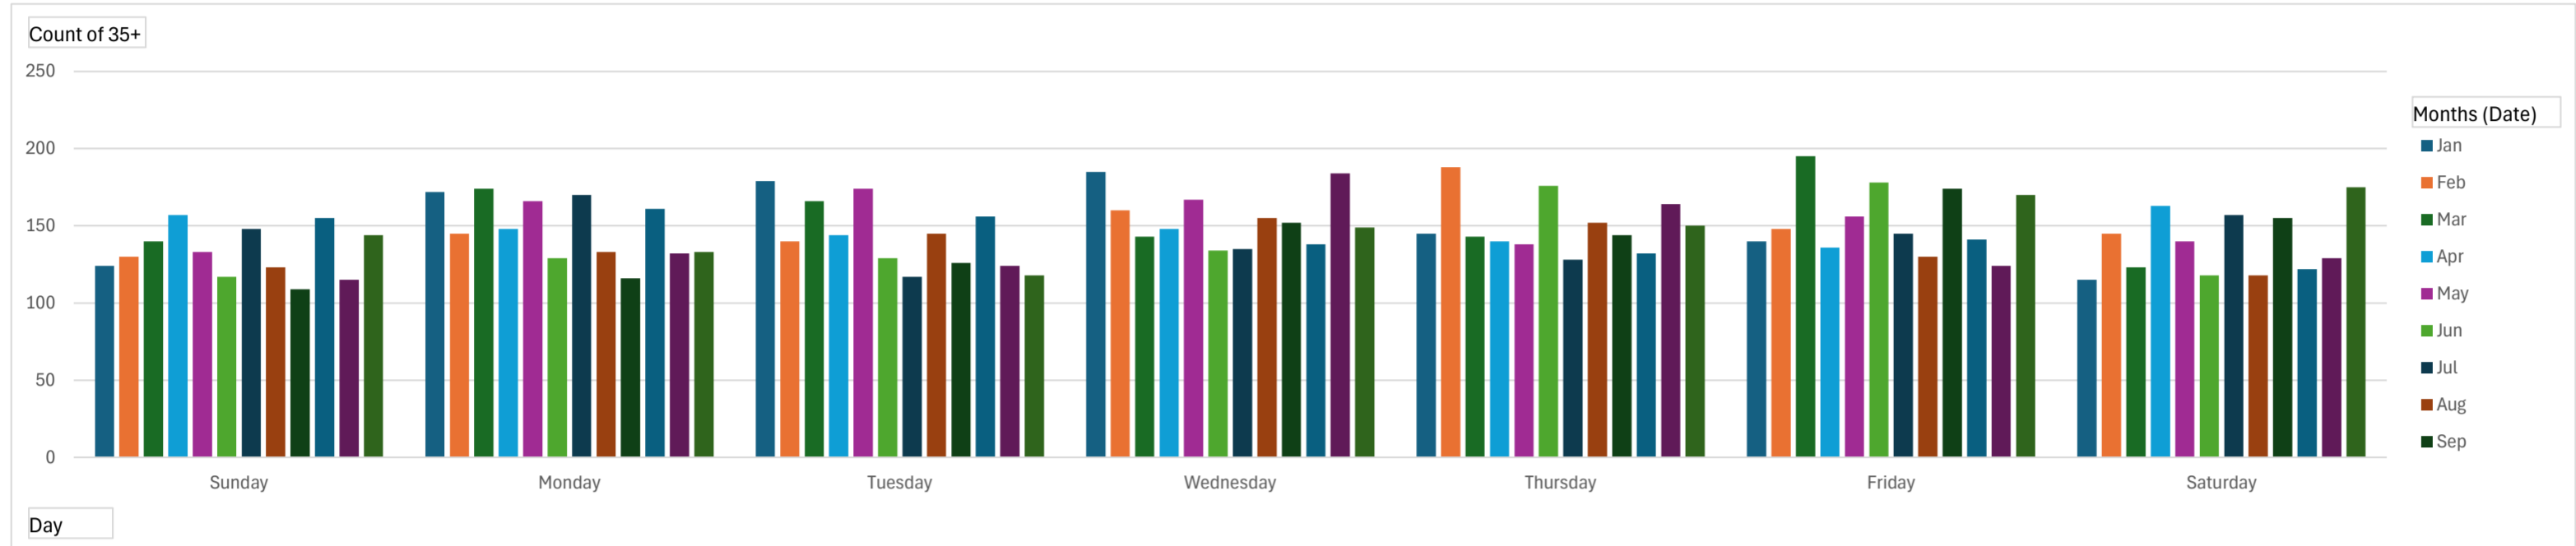

Count of 30+	Column Labels	Monday	Tuesday	Wednesday	Thursday	Friday	Saturday	Grand Total
12:00:00 AM	31	14	8	10	9	18	24	114
12:30:00 AM	33	12	11	11	10	17	17	111
1:00:00 AM	19	5	10	5	5	13	26	83
1:30:00 AM	17	5	12	3	5	7	12	61
2:00:00 AM	11	3	9	6	11	9	11	60
2:30:00 AM	8	20	14	20	19	16	14	111
3:00:00 AM	26	32	19	39	24	25	9	174
3:30:00 AM	13	42	46	50	44	47	22	264
4:00:00 AM	25	57	55	54	54	59	35	339
4:30:00 AM	38	69	57	64	67	63	46	404
5:00:00 AM	45	60	83	75	77	85	65	490
5:30:00 AM	60	83	82	83	77	74	69	528
6:00:00 AM	83	80	96	94	90	91	92	626
6:30:00 AM	80	92	93	95	87	89	86	622
7:00:00 AM	91	98	97	94	97	96	97	670
7:30:00 AM	96	98	96	94	95	91	97	667
8:00:00 AM	101	96	93	93	94	97	96	670
8:30:00 AM	96	104	102	95	93	93	99	682
9:00:00 AM	100	101	98	96	93	94	100	682
9:30:00 AM	100	95	94	96	96	97	101	679
10:00:00 AM	102	99	101	99	100	98	103	702
10:30:00 AM	102	96	102	99	97	97	104	697
11:00:00 AM	103	102	102	102	101	101	103	714
11:30:00 AM	101	100	103	97	100	100	102	703
12:00:00 PM	105	101	97	100	103	101	99	706
12:30:00 PM	105	104	100	102	100	101	103	715
1:00:00 PM	105	104	101	100	103	102	102	717
1:30:00 PM	104	105	103	103	103	103	100	721
2:00:00 PM	102	104	106	103	103	104	102	724
2:30:00 PM	104	106	105	103	104	103	101	726
3:00:00 PM	106	103	106	103	104	104	100	726
3:30:00 PM	104	103	106	103	102	104	104	726
4:00:00 PM	99	105	103	103	103	102	101	716
4:30:00 PM	103	104	101	103	102	101	100	714
5:00:00 PM	96	104	97	100	100	96	99	692
5:30:00 PM	97	99	96	95	97	93	98	675
6:00:00 PM	94	93	92	95	94	88	90	646
6:30:00 PM	81	90	88	90	91	88	86	614
7:00:00 PM	89	82	79	85	85	80	77	577
7:30:00 PM	80	66	67	80	78	79	65	515
8:00:00 PM	67	62	67	70	75	70	76	487
8:30:00 PM	60	54	59	67	66	68	58	432
9:00:00 PM	36	51	60	52	55	59	49	362
9:30:00 PM	39	48	54	46	52	49	62	350
10:00:00 PM	29	33	39	34	43	57	44	279
10:30:00 PM	27	23	35	24	37	52	39	237
11:00:00 PM	22	18	22	21	13	41	43	180
11:30:00 PM	15	15	20	13	14	26	26	129
Grand Total	3350	3440	3486	3469	3472	3548	3454	24219