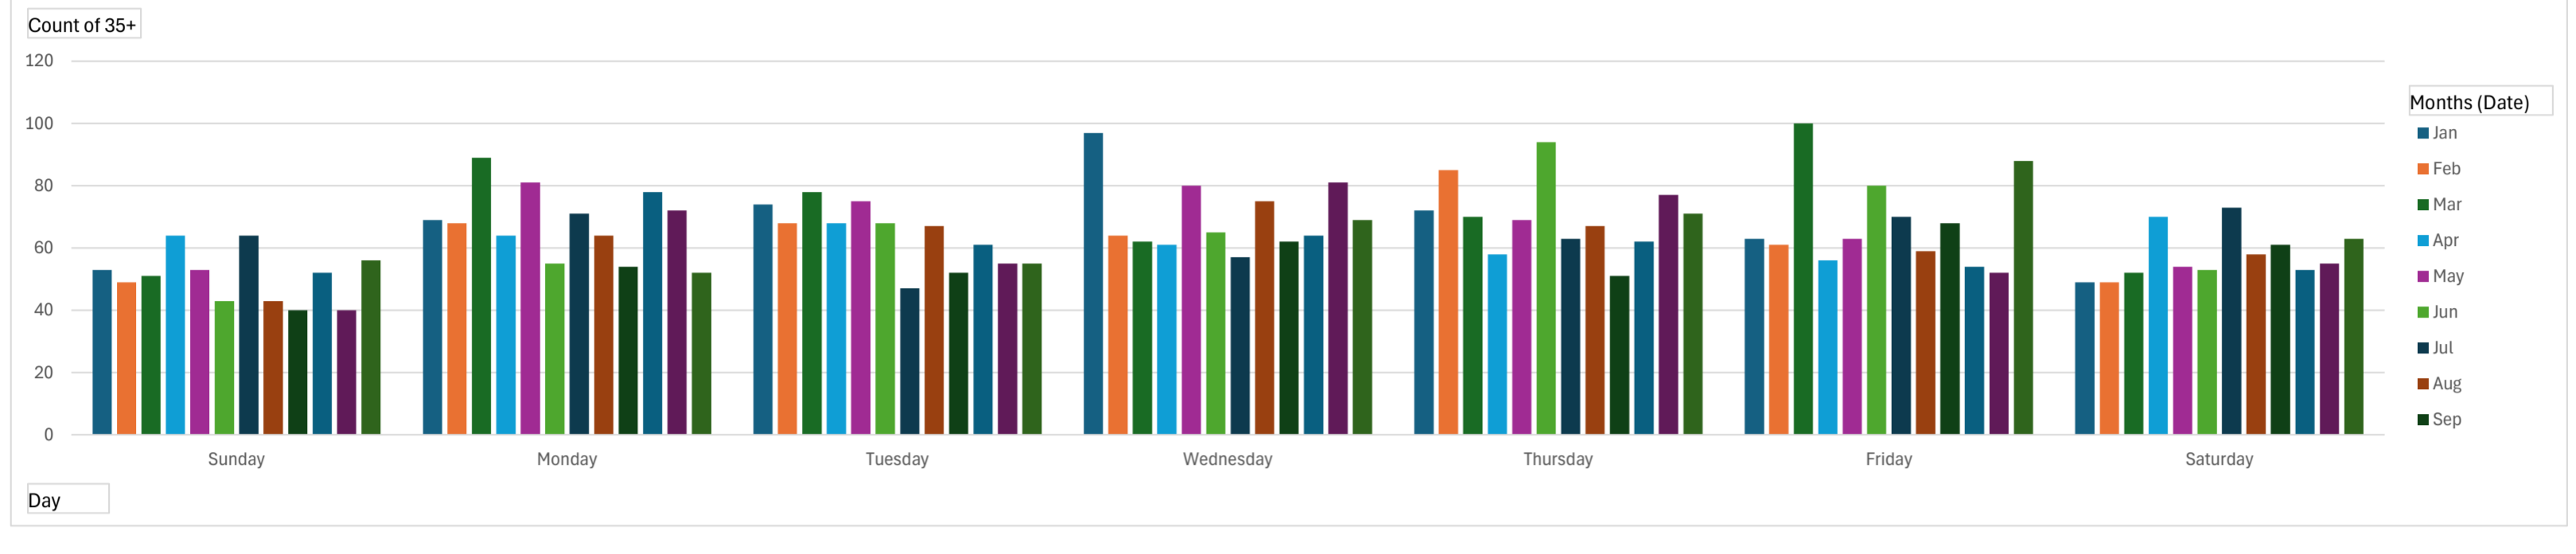

Count of 30+	Column Labels							
Row Labels	Sunday	Monday	Tuesday	Wednesday	Thursday	Friday	Saturday	Grand Total
12:00:00 AM	6	9	1	3	3	9	9	40
12:30:00 AM	8	4	4	2	2	12	7	39
1:00:00 AM	3	4	6	1	4	6	11	35
1:30:00 AM	9	1	1	0	1	2	3	17
2:00:00 AM	5	3	0	2	2	1	4	17
2:30:00 AM	3	7	4	5	2	3	2	26
3:00:00 AM	1	16	5	11	0	10	4	47
3:30:00 AM	4	15	13	19	14	19	4	88
4:00:00 AM	4	13	15	18	13	20	5	88
4:30:00 AM	9	34	32	40	31	39	11	196
5:00:00 AM	8	36	36	41	44	40	13	218
5:30:00 AM	19	50	51	50	50	49	30	299
6:00:00 AM	30	46	47	48	48	49	37	305
6:30:00 AM	37	51	51	51	52	52	42	336
7:00:00 AM	44	51	52	52	52	52	49	352
7:30:00 AM	50	52	52	52	52	51	51	360
8:00:00 AM	51	52	52	51	52	50	52	360
8:30:00 AM	51	52	52	52	52	50	52	361
9:00:00 AM	52	53	53	52	51	50	51	362
9:30:00 AM	51	53	53	51	51	49	52	360
10:00:00 AM	51	52	53	51	52	50	52	361
10:30:00 AM	52	53	53	52	51	50	52	363
11:00:00 AM	53	53	53	52	52	51	52	366
11:30:00 AM	53	53	53	51	52	51	52	365
12:00:00 PM	53	52	53	52	52	51	52	365
12:30:00 PM	53	52	52	52	52	51	52	364
1:00:00 PM	53	52	53	51	52	52	52	365
1:30:00 PM	53	53	53	52	52	52	52	367
2:00:00 PM	53	52	53	52	52	52	52	366
2:30:00 PM	52	52	53	52	52	52	52	365
3:00:00 PM	53	53	53	52	52	51	51	365
3:30:00 PM	52	53	52	51	52	52	51	363
4:00:00 PM	52	53	53	52	52	52	52	366
4:30:00 PM	53	53	53	52	52	52	51	366
5:00:00 PM	49	51	51	52	50	47	52	352
5:30:00 PM	49	49	52	52	51	51	49	353
6:00:00 PM	45	48	48	50	51	49	50	341
6:30:00 PM	44	46	49	51	48	46	46	330
7:00:00 PM	42	43	46	49	46	47	37	310
7:30:00 PM	35	38	39	43	42	44	45	286
8:00:00 PM	32	38	30	41	42	35	34	252
8:30:00 PM	30	32	30	34	32	30	34	222
9:00:00 PM	21	25	29	29	29	29	38	200
9:30:00 PM	26	26	25	24	25	34	23	183
10:00:00 PM	23	17	23	23	24	29	23	162
10:30:00 PM	15	25	21	22	26	35	35	179
11:00:00 PM	11	12	12	9	15	18	18	95
11:30:00 PM	11	7	6	9	16	17	17	83
Grand Total	1614	1795	1781	1813	1800	1843	1715	12361

12:00:00 AM	40
12:30:00 AM	39
1:00:00 AM	35
1:30:00 AM	17
2:00:00 AM	17
2:30:00 AM	26
3:00:00 AM	47
3:30:00 AM	88
4:00:00 AM	88
4:30:00 AM	196
5:00:00 AM	218
5:30:00 AM	299
6:00:00 AM	305
6:30:00 AM	336
7:00:00 AM	352
7:30:00 AM	360
8:00:00 AM	360
8:30:00 AM	361
9:00:00 AM	362
9:30:00 AM	360
10:00:00 AM	361
10:30:00 AM	363
11:00:00 AM	366
11:30:00 AM	365
12:00:00 PM	365
12:30:00 PM	364
1:00:00 PM	365
1:30:00 PM	367
2:00:00 PM	366
2:30:00 PM	365
3:00:00 PM	365
3:30:00 PM	363
4:00:00 PM	366
4:30:00 PM	366
5:00:00 PM	352
5:30:00 PM	353
6:00:00 PM	341
6:30:00 PM	330
7:00:00 PM	310
7:30:00 PM	286
8:00:00 PM	252
8:30:00 PM	222
9:00:00 PM	200
9:30:00 PM	183
10:00:00 PM	162
10:30:00 PM	179
11:00:00 PM	95
11:30:00 PM	83