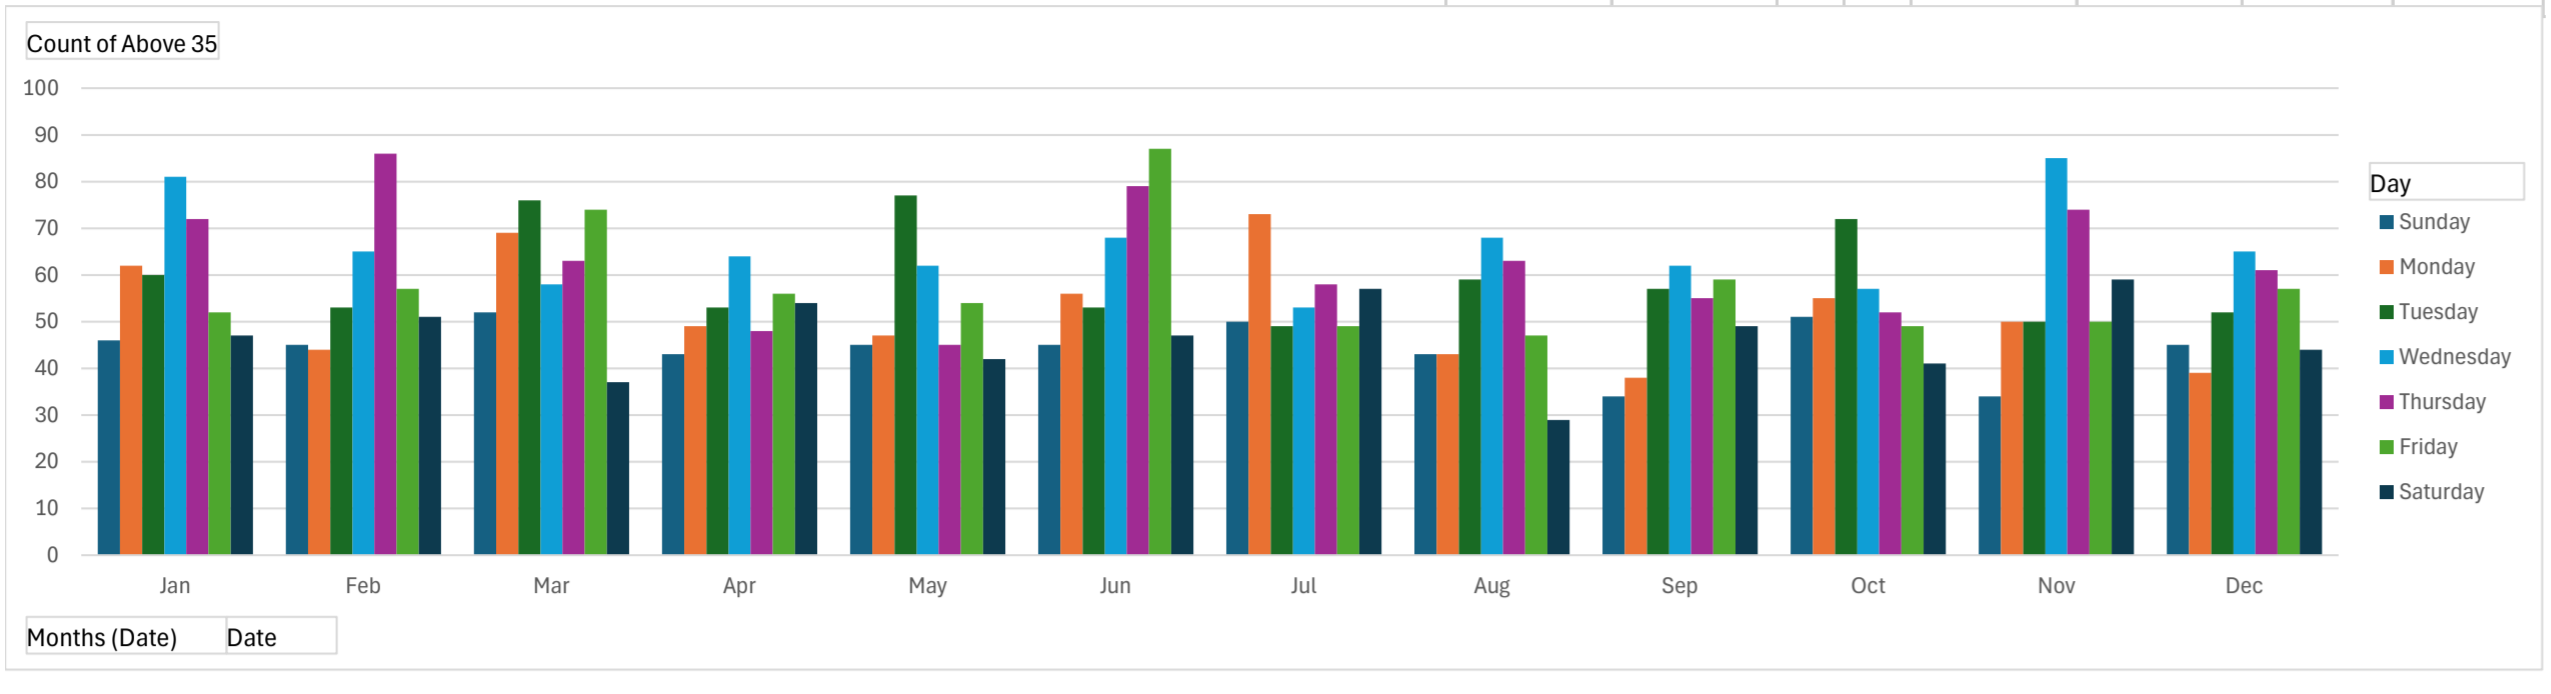

Ocean Rd / 8th

Count of Above 35	Column Labels								Grand Total
Row Labels	Sunday	Monday	Tuesday	Wednesday	Thursday	Friday	Saturday	Grand Total	
Jan	46	62	60	81	72	52	47	420 Jan	
Feb	45	44	53	65	86	57	51	401 Feb	
Mar	52	69	76	58	63	74	37	429 Mar	
Apr	43	49	53	64	48	56	54	367 Apr	
May	45	47	77	62	45	54	42	372 May	
Jun	45	56	53	68	79	87	47	435 Jun	
Jul	50	73	49	53	58	49	57	389 Jul	
Aug	43	43	59	68	63	47	29	352 Aug	
Sep	34	38	57	62	55	59	49	354 Sep	
Oct	51	55	72	57	52	49	41	377 Oct	
Nov	34	50	50	85	74	50	59	402 Nov	
Dec	45	39	52	65	61	57	44	363 Dec	
Grand Total	533	625	711	788	756	691	557	4661	

Count of Above 35	Column Labels													Grand Total
Row Labels	Jan	Feb	Mar	Apr	May	Jun	Jul	Aug	Sep	Oct	Nov	Dec	Grand Total	
Sunday	46	45	52	43	45	45	50	43	34	51	34	45	533 Sunday	
Monday	62	44	69	49	47	56	73	43	38	55	50	39	625 Monday	
Tuesday	60	53	76	53	77	53	49	59	57	72	50	52	711 Tuesday	
Wednesday	81	65	58	64	62	68	53	68	62	57	85	65	788 Wednesday	
Thursday	72	86	63	48	45	79	58	63	55	52	74	61	756 Thursday	
Friday	52	57	74	56	54	87	49	47	59	49	50	57	691 Friday	
Saturday	47	51	37	54	42	47	57	29	49	41	59	44	557 Saturday	
Grand Total	420	401	429	367	372	435	389	352	354	377	402	363	4661