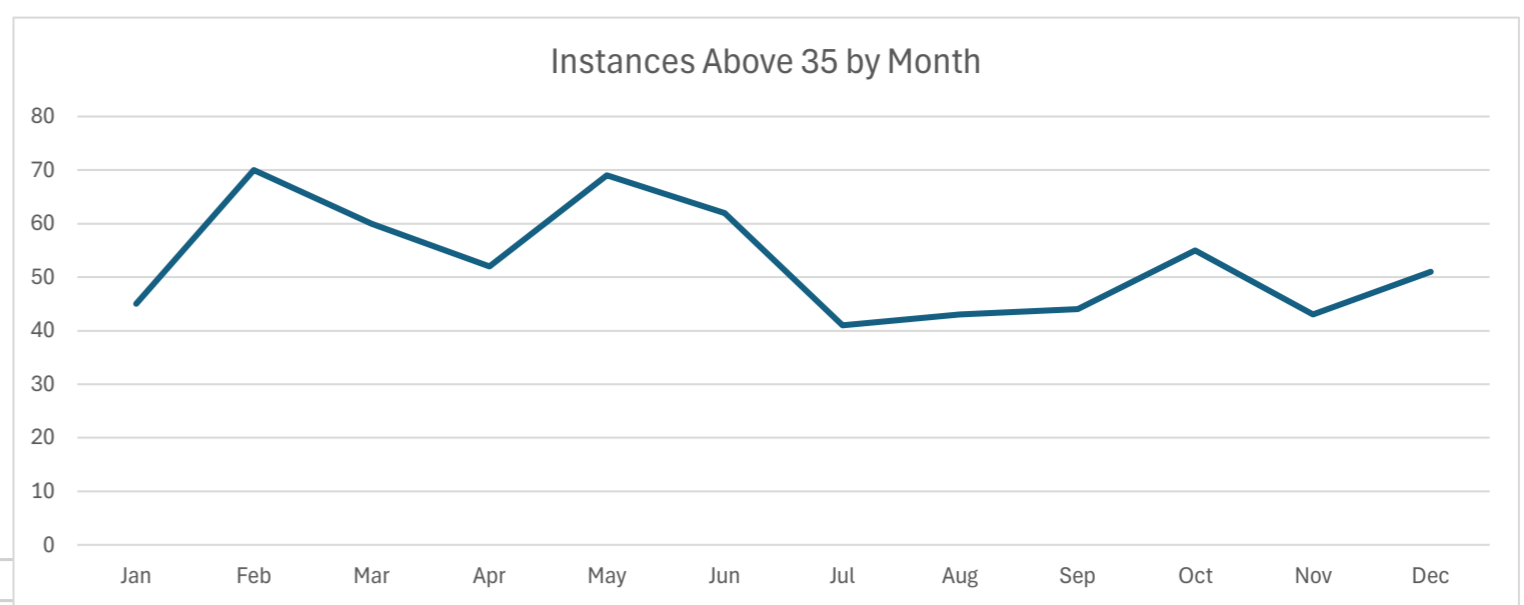

Shore Rd 8th

Count of 35+	Column Labels	Monday	Tuesday	Wednesday	Thursday	Friday	Saturday	Grand Total	
Jan	Sunday	5	6	9	9	7	6	3	45
Feb		9	8	11	11	10	12	9	70
Mar		7	4	9	10	9	14	7	60
Apr		7	4	11	7	6	8	9	52
May		4	7	8	13	12	22	3	69
Jun		10	5	8	10	12	11	6	62
Jul		5	9	4	4	8	7	4	41
Aug		1	2	9	17	4	5	5	43
Sep		2	4	7	5	7	10	9	44
Oct		4	6	11	11	5	5	13	55
Nov		4	4	5	10	9	8	3	43
Dec		6	4	8	8	8	10	7	51
Grand Total		64	63	100	115	97	118	78	635

Count of 35+	Column Labels	Feb	Mar	Apr	May	Jun	Jul	Aug	Sep	Oct	Nov	Dec	Grand Total	
Sunday	Jan	5	9	7	7	4	10	5	1	2	4	4	6	64
Monday		6	8	4	4	7	5	9	2	4	6	4	4	63
Tuesday		9	11	9	11	8	8	4	9	7	11	5	8	100
Wednesday		9	11	10	7	13	10	4	17	5	11	10	8	115
Thursday		7	10	9	6	12	12	8	4	7	5	9	8	97
Friday		6	12	14	8	22	11	7	5	10	5	8	10	118
Saturday		3	9	7	9	3	6	4	5	9	13	3	7	78
Grand Total		45	70	60	52	69	62	41	43	44	55	43	51	635