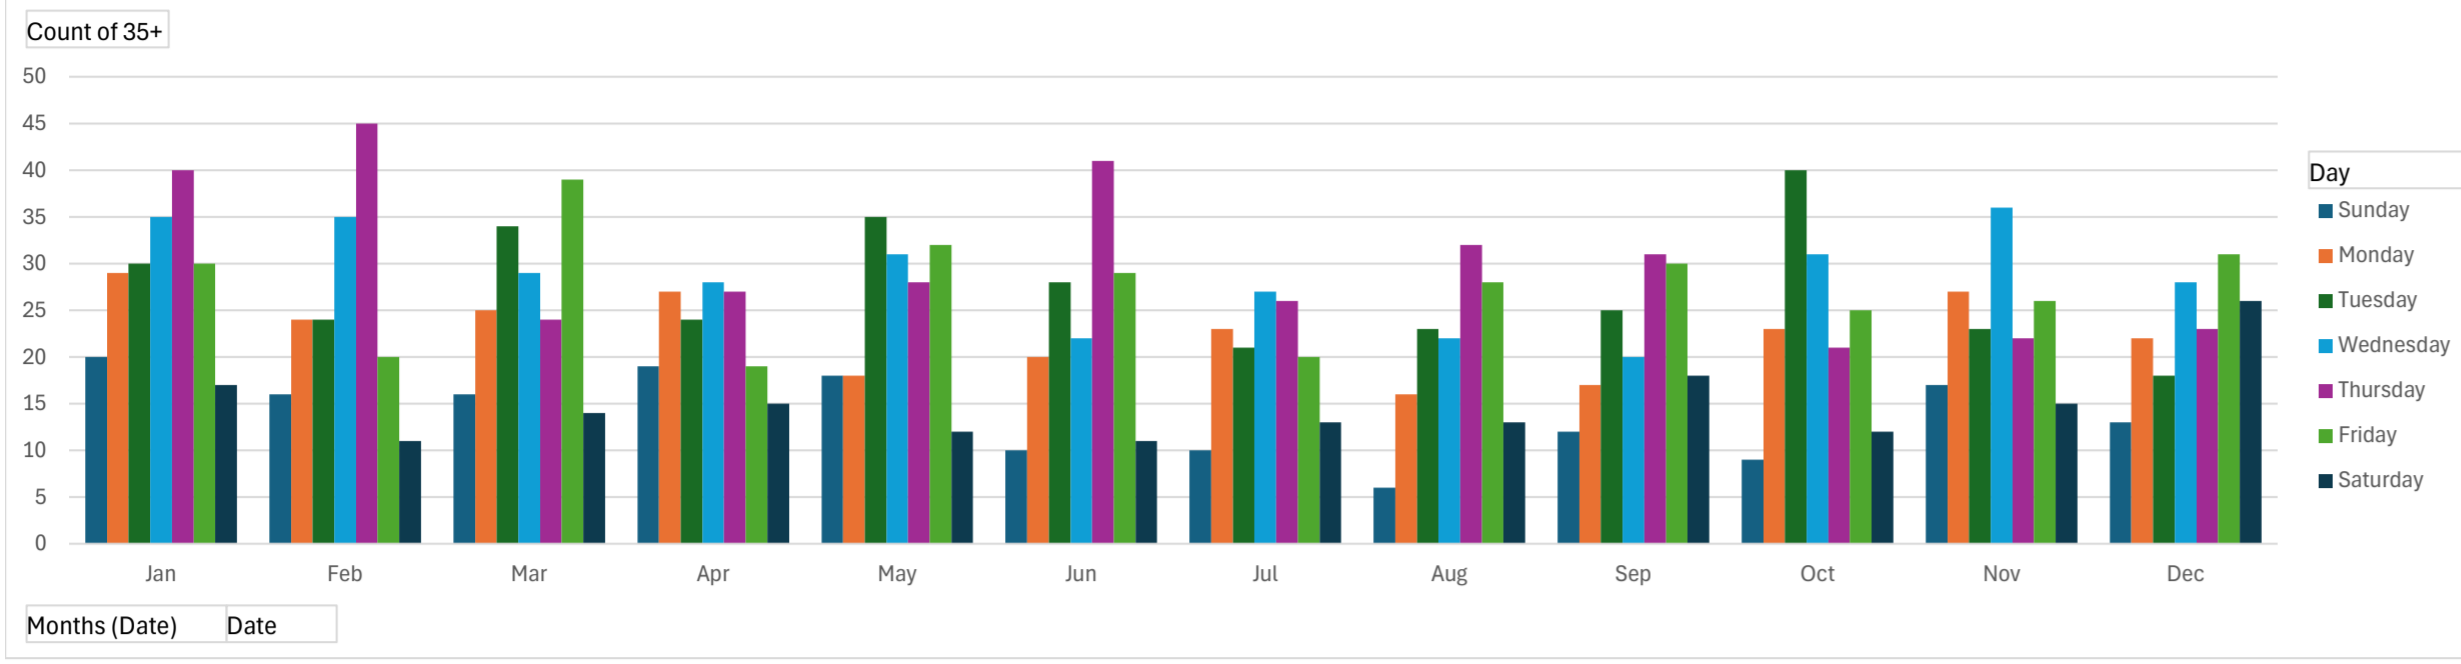

Ocean Rd / RR

Count of 35+	Column Labels	Monday	Tuesday	Wednesday	Thursday	Friday	Saturday	Grand Total
Jan	20	29	30	35	40	30	17	201
Feb	16	24	24	35	45	20	11	175
Mar	16	25	34	29	24	39	14	181
Apr	19	27	24	28	27	19	15	159
May	18	18	35	31	28	32	12	174
Jun	10	20	28	22	41	29	11	161
Jul	10	23	21	27	26	20	13	140
Aug	6	16	23	22	32	28	13	140
Sep	12	17	25	20	31	30	18	153
Oct	9	23	40	31	21	25	12	161
Nov	17	27	23	36	22	26	15	166
Dec	13	22	18	28	23	31	26	161
Grand Total	166	271	325	344	360	329	177	1972

Count of 35+	Column Labels	Feb	Mar	Apr	May	Jun	Jul	Aug	Sep	Oct	Nov	Dec	Grand Total
Sunday	20	16	16	19	18	10	10	6	12	9	17	13	166
Monday	29	24	25	27	18	20	23	16	17	23	27	22	271
Tuesday	30	24	34	24	35	28	21	23	25	40	23	18	325
Wednesday	35	35	29	28	31	22	27	22	20	31	36	28	344
Thursday	40	45	24	27	28	41	26	32	31	21	22	23	360
Friday	30	20	39	19	32	29	20	28	30	25	26	31	329
Saturday	17	11	14	15	12	11	13	13	18	12	15	26	177
Grand Total	201	175	181	159	174	161	140	140	153	161	166	161	1972