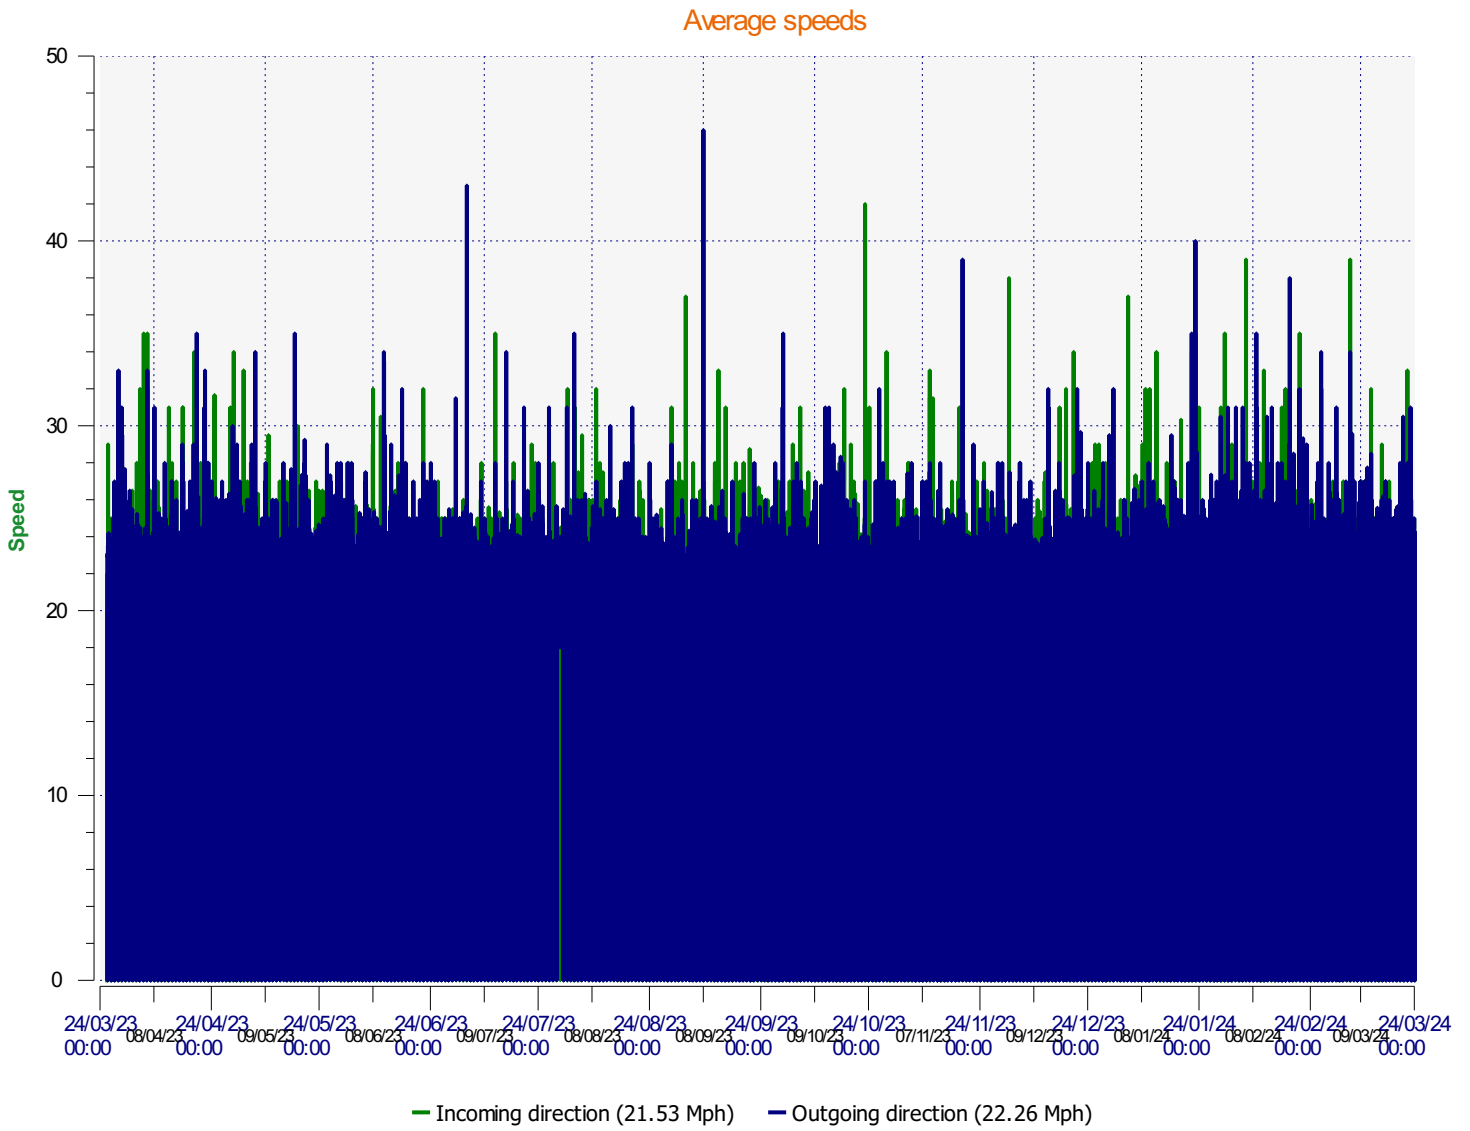

Start date: Sunday, March 26, 2023 12:00 AM
End date: Tuesday, March 26, 2024 4:30 PM

Location:

Comments: