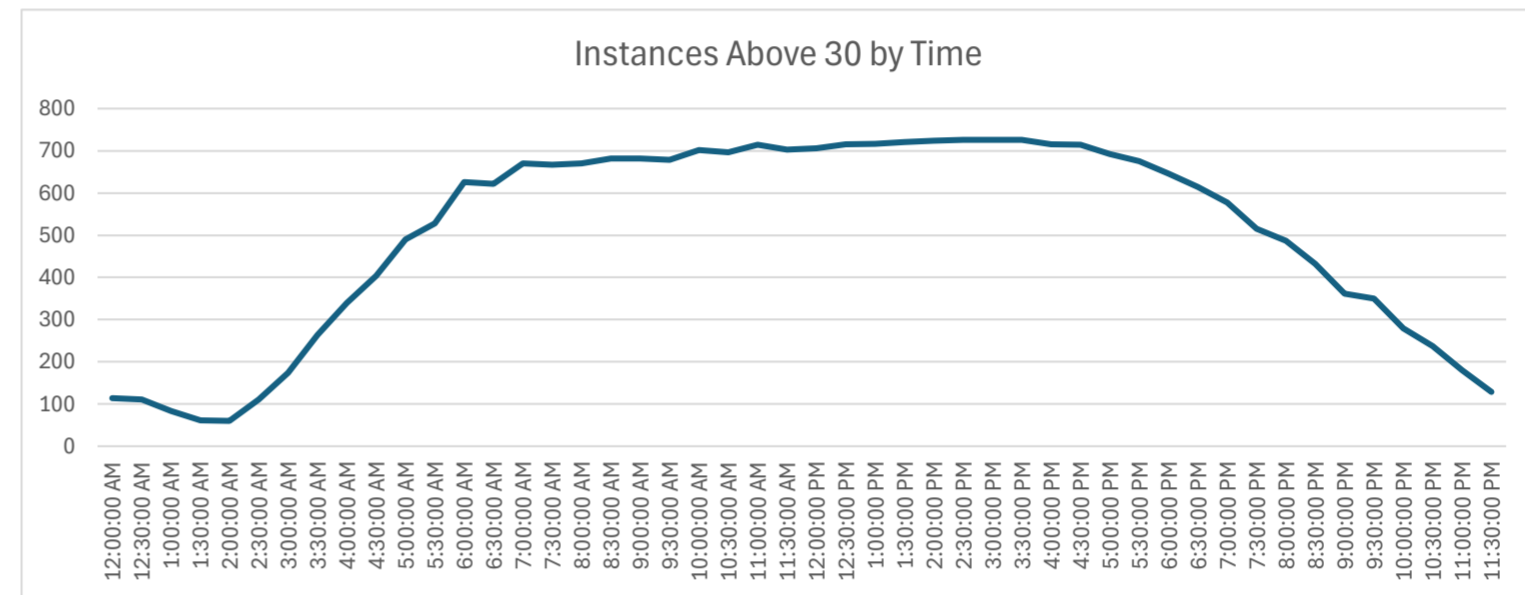

Count of 35+	Column Labels	Monday	Tuesday	Wednesday	Thursday	Friday	Saturday	Grand Total
0:00	10	4	0	3	5	6	8	36
0:30	12	3	2	4	4	7	4	36
1:00	4	1	2	2	0	4	10	23
1:30	6	2	5	1	2	5	4	25
2:00	1	1	7	3	3	3	5	23
2:30	0	7	4	8	6	3	1	29
3:00	5	4	8	10	9	10	1	47
3:30	1	8	10	18	11	14	8	70
4:00	5	24	16	22	20	22	6	115
4:30	10	24	27	36	27	30	8	162
5:00	16	32	41	35	47	54	24	249
5:30	26	42	38	48	38	38	32	262
6:00	33	54	62	67	54	57	49	376
6:30	37	53	47	57	60	56	42	352
7:00	51	65	53	59	64	66	49	407
7:30	46	52	52	60	55	59	55	379
8:00	60	62	63	55	63	64	62	429
8:30	54	66	55	59	60	49	58	401
9:00	58	61	61	61	47	53	61	402
9:30	61	62	59	56	60	51	68	417
10:00	56	56	59	58	58	50	61	398
10:30	69	53	58	60	59	57	65	421
11:00	59	65	57	59	55	60	58	413
11:30	62	63	60	57	61	68	62	433
12:00	60	62	53	61	61	62	59	418
12:30	65	67	60	63	52	66	62	435
13:00	71	67	58	51	56	63	60	426
13:30	60	66	67	70	66	69	46	444
14:00	64	66	63	68	62	70	61	454
14:30	59	68	67	75	65	69	59	462
15:00	59	62	64	61	60	71	60	437
15:30	58	59	67	63	68	62	60	437
16:00	48	63	54	66	67	63	45	406
16:30	50	59	50	53	54	50	48	362
17:00	39	46	40	50	57	54	48	334
17:30	44	37	44	45	50	47	34	301
18:00	28	35	37	43	34	39	39	255
18:30	28	33	28	35	32	33	28	217
19:00	24	28	19	26	26	23	25	171
19:30	24	16	10	28	20	19	24	141
20:00	12	17	14	24	15	19	25	126
20:30	19	15	18	19	25	14	9	119
21:00	9	16	12	18	20	13	14	102
21:30	8	13	17	15	17	10	13	93
22:00	9	7	11	8	8	10	14	67
22:30	6	6	7	6	9	12	11	57
23:00	7	3	6	3	3	7	12	41
23:30	2	4	6	1	5	6	5	29
Grand Total	1595	1779	1718	1850	1800	1837	1660	12239