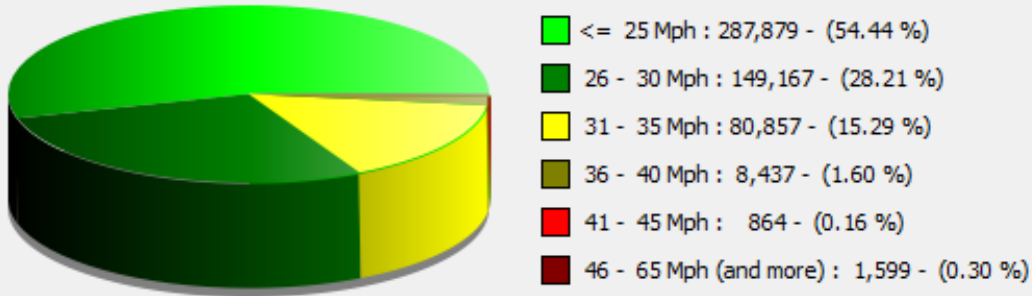

Outgoing vehicles

Start date: Wednesday, May 17, 2023 12:00 PM
End date: Friday, May 17, 2024 3:30 PM

Location: Wall rd / Emeson

Comments: