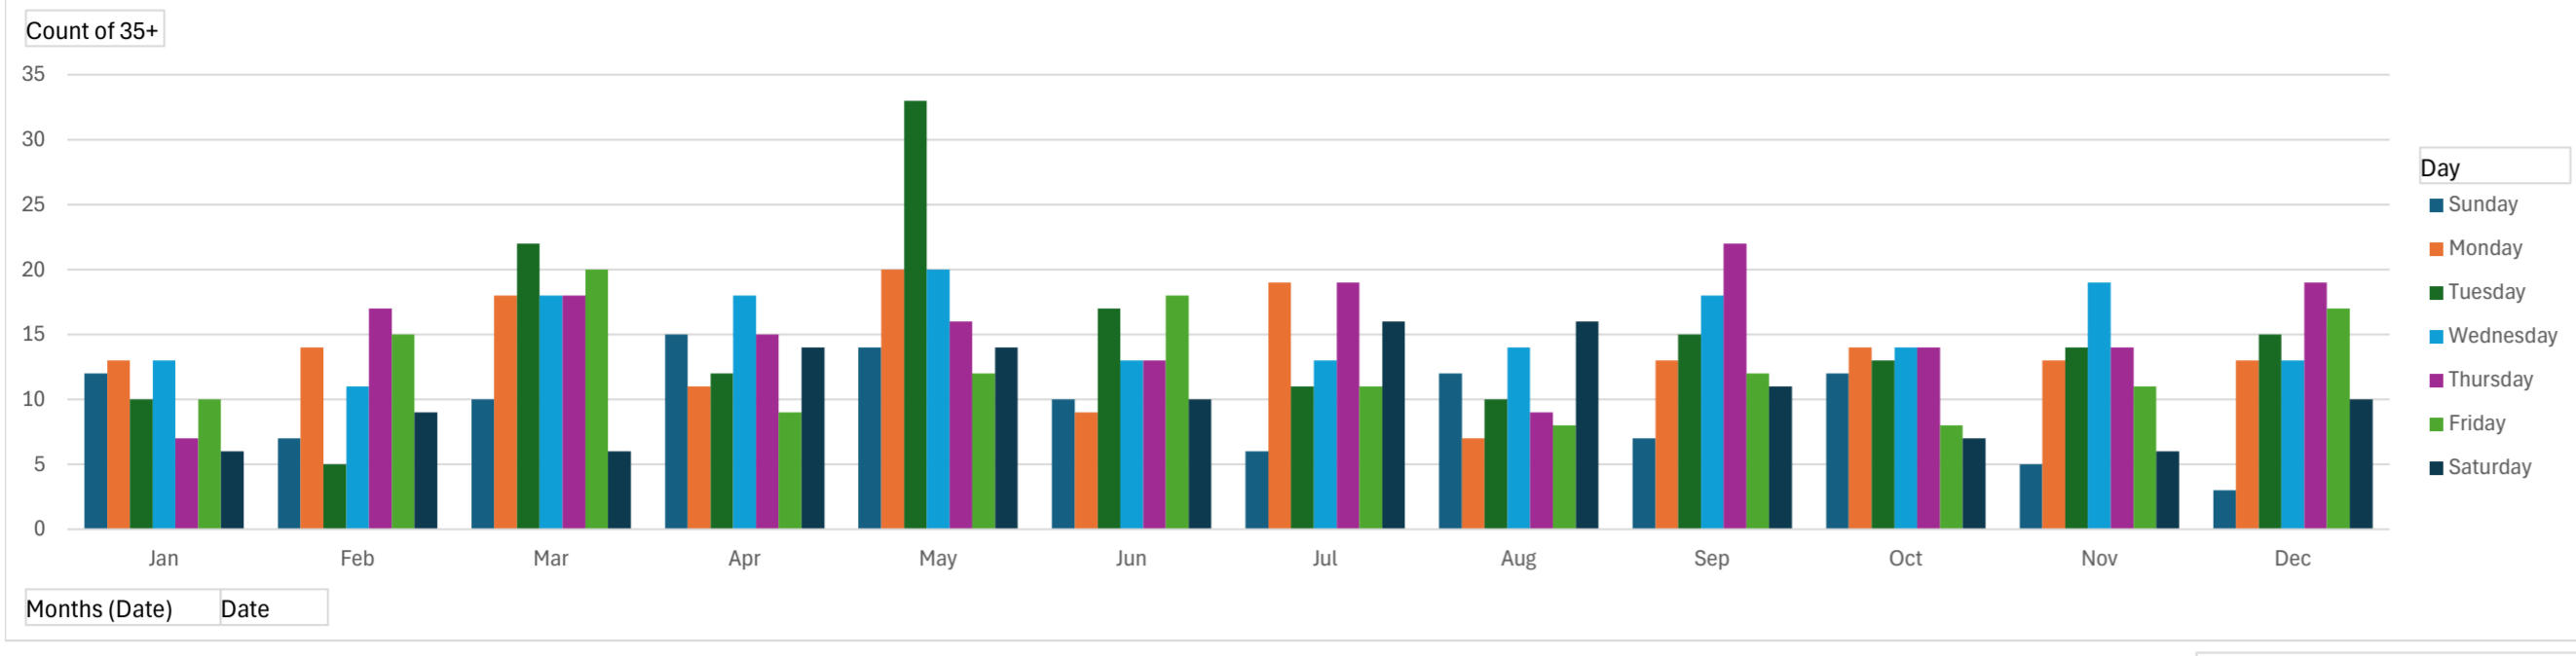

Shore Rd 6th

Count of 35+	Column Labels	Monday	Tuesday	Wednesday	Thursday	Friday	Saturday	Grand Total
Jan	12	13	10	13	7	10	6	71
Feb	7	14	5	11	17	15	9	78
Mar	10	18	22	18	18	20	6	112
Apr	15	11	12	18	15	9	14	94
May	14	20	33	20	16	12	14	129
Jun	10	9	17	13	13	18	10	90
Jul	6	19	11	13	19	11	16	95
Aug	12	7	10	14	9	8	16	76
Sep	7	13	15	18	22	12	11	98
Oct	12	14	13	14	14	8	7	82
Nov	5	13	14	19	14	11	6	82
Dec	3	13	15	13	19	17	10	90
Grand Total	113	164	177	184	183	151	125	1097

Count of 35+	Column Labels	Feb	Mar	Apr	May	Jun	Jul	Aug	Sep	Oct	Nov	Dec	Grand Total
Sunday	12	7	10	15	14	10	6	12	7	12	5	3	113
Monday	13	14	18	11	20	9	19	7	13	14	13	13	164
Tuesday	10	5	22	12	33	17	11	10	15	13	14	15	177
Wednesday	13	11	18	18	20	13	13	14	18	14	19	13	184
Thursday	7	17	18	15	16	13	19	9	22	14	14	19	183
Friday	10	15	20	9	12	18	11	8	12	8	11	17	151
Saturday	6	9	6	14	14	10	16	16	11	7	6	10	125
Grand Total	71	78	112	94	129	90	95	76	98	82	82	90	1097