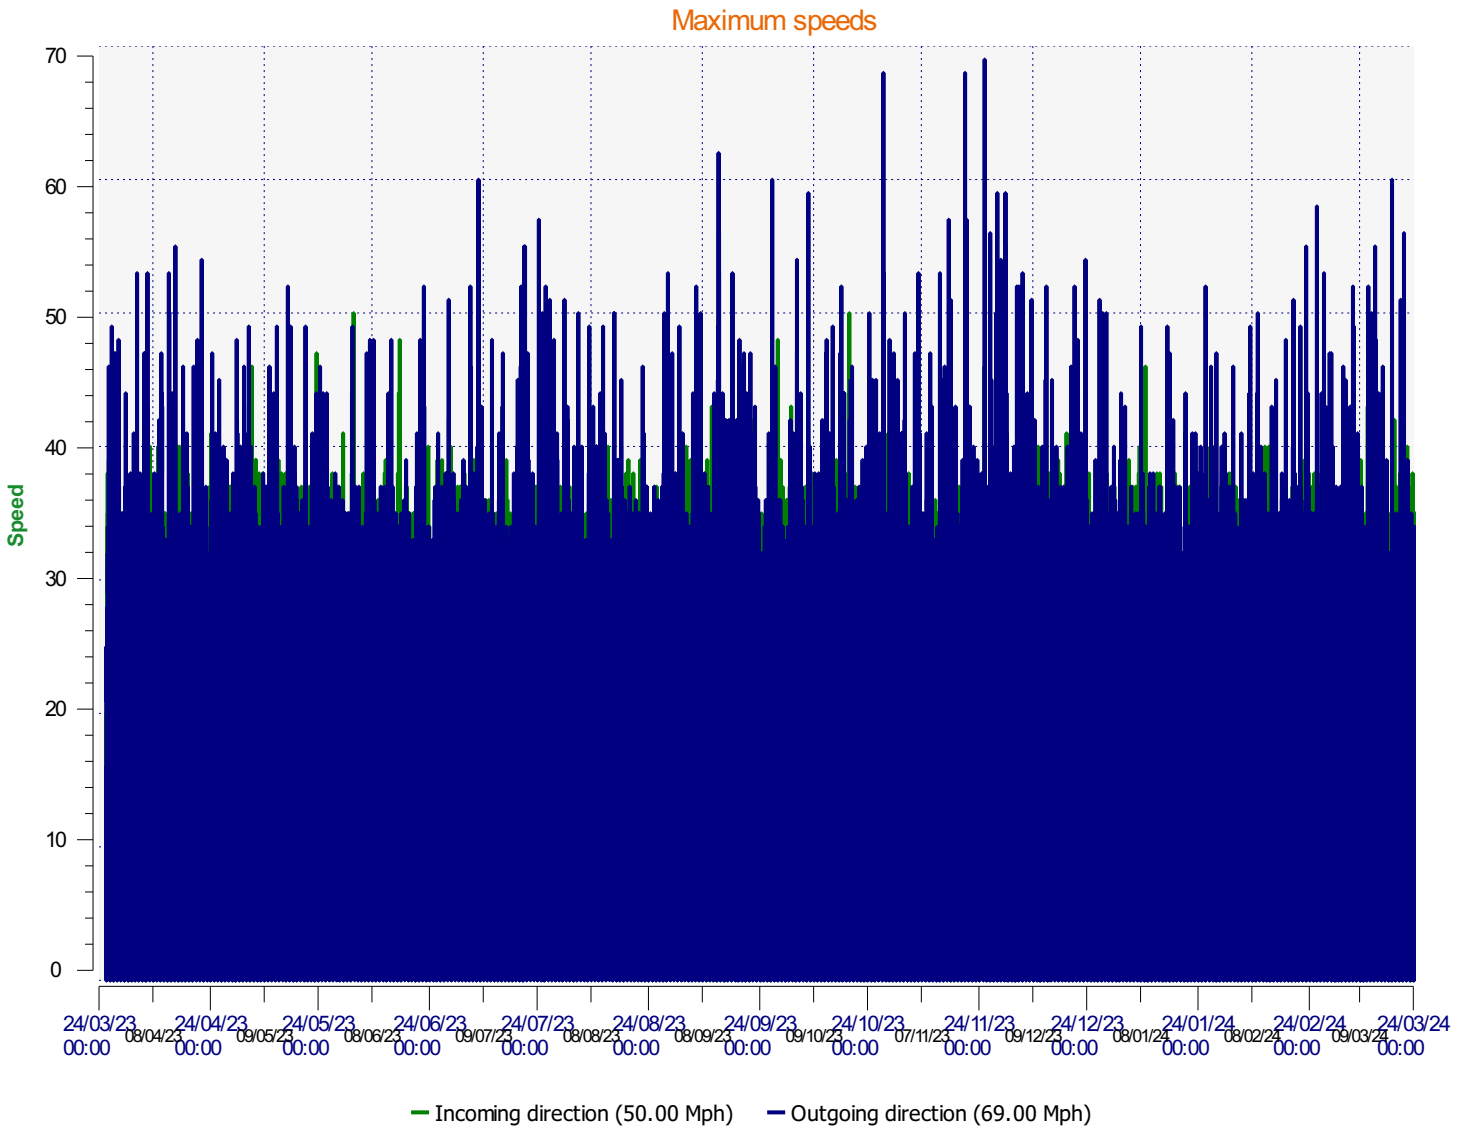

Start date: Sunday, March 26, 2023 12:00 AM
End date: Tuesday, March 26, 2024 3:30 PM

Location:

Comments: