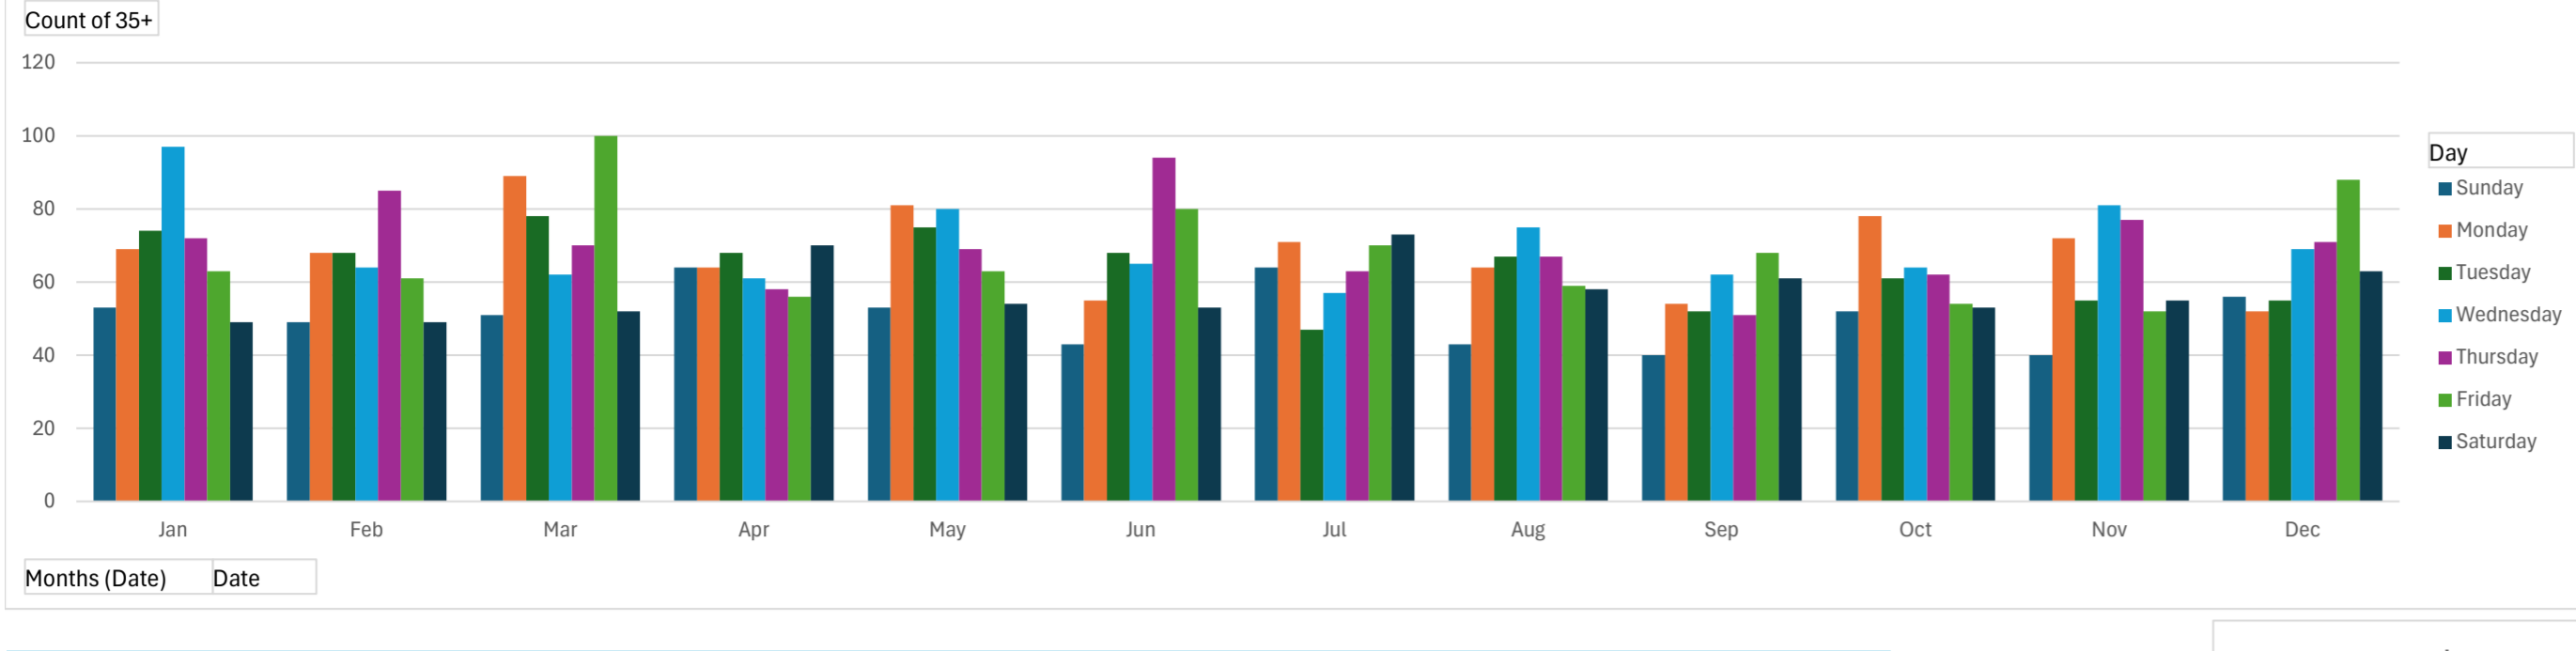

Old Mill Crosby NB

Count of 35+	Column Labels							
Row Labels	Sunday	Monday	Tuesday	Wednesday	Thursday	Friday	Saturday	Grand Total
Jan	53	69	74	97	72	63	49	477 Jan
Feb	49	68	68	64	85	61	49	444 Feb
Mar	51	89	78	62	70	100	52	502 Mar
Apr	64	64	68	61	58	56	70	441 Apr
May	53	81	75	80	69	63	54	475 May
Jun	43	55	68	65	94	80	53	458 Jun
Jul	64	71	47	57	63	70	73	445 Jul
Aug	43	64	67	75	67	59	58	433 Aug
Sep	40	54	52	62	51	68	61	388 Sep
Oct	52	78	61	64	62	54	53	424 Oct
Nov	40	72	55	81	77	52	55	432 Nov
Dec	56	52	55	69	71	88	63	454 Dec
Grand Total	608	817	768	837	839	814	690	5373

Count of 35+	Column Labels												
Row Labels	Jan	Feb	Mar	Apr	May	Jun	Jul	Aug	Sep	Oct	Nov	Dec	Grand Total
Sunday	53	49	51	64	53	43	64	43	40	52	40	56	608 Sunday
Monday	69	68	89	64	81	55	71	64	54	78	72	52	817 Monday
Tuesday	74	68	78	68	75	68	47	67	52	61	55	55	768 Tuesday
Wednesday	97	64	62	61	80	65	57	75	62	64	81	69	837 Wednesday
Thursday	72	85	70	58	69	94	63	67	51	62	77	71	839 Thursday
Friday	63	61	100	56	63	80	70	59	68	54	52	88	814 Friday
Saturday	49	49	52	70	54	53	73	58	61	53	55	63	690 Saturday
Grand Total	477	444	502	441	475	458	445	433	388	424	432	454	5373