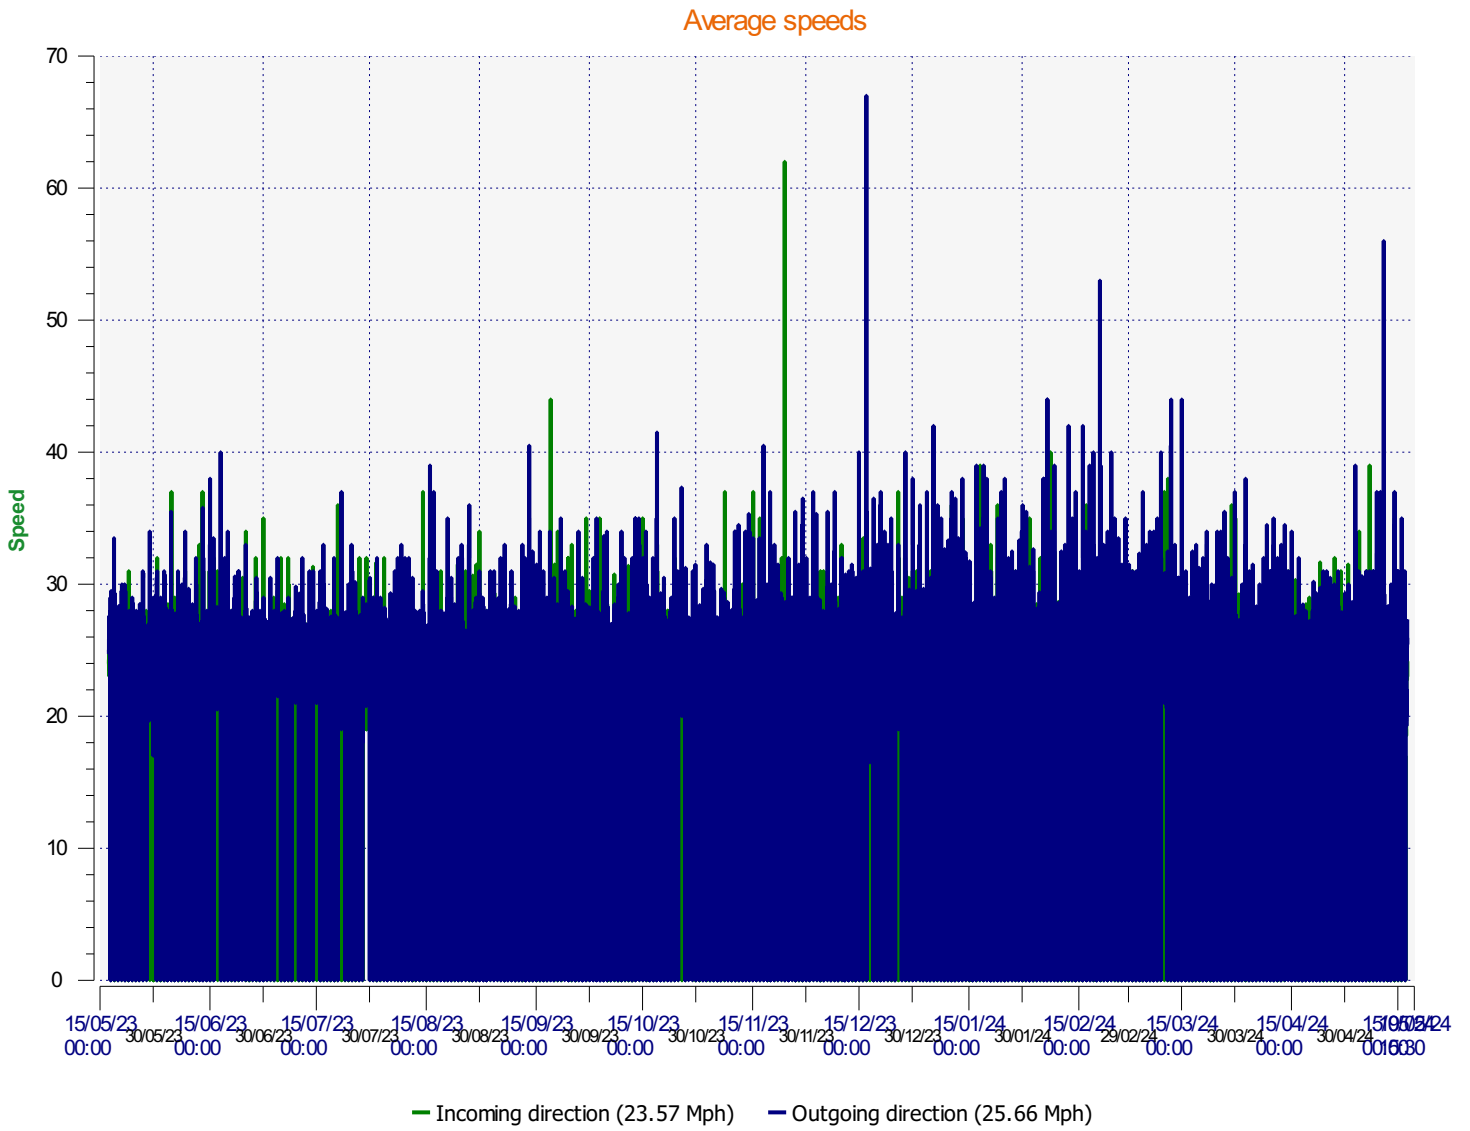

Start date: Wednesday, May 17, 2023 12:00 PM
End date: Friday, May 17, 2024 3:30 PM

Location: Wall rd / Emeson

Comments: