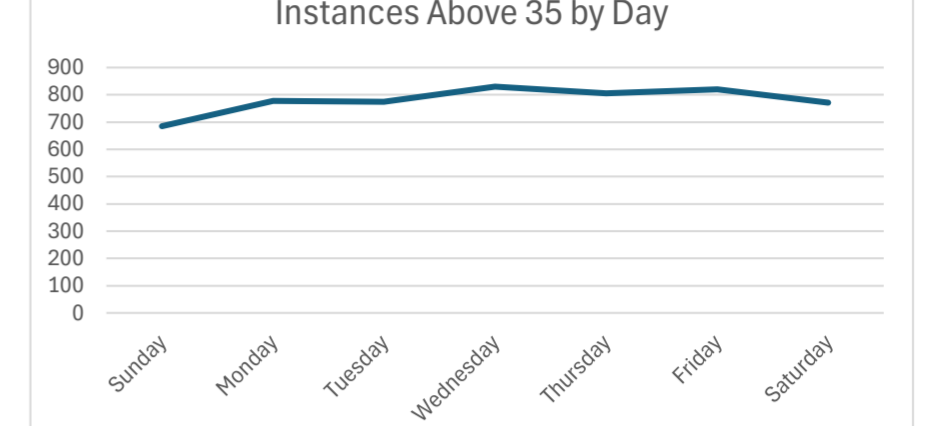

Count of 30+	Column Labels	Monday	Tuesday	Wednesday	Thursday	Friday	Saturday	Grand Total
12:00:00 AM	23	7	5	4	9	8	21	77
12:30:00 AM	13	12	11	4	6	10	17	73
1:00:00 AM	12	12	5	6	6	6	12	59
1:30:00 AM	6	12	7	5	9	7	7	53
2:00:00 AM	9	11	8	5	6	6	11	56
2:30:00 AM	7	6	16	6	3	6	11	55
3:00:00 AM	11	4	8	5	5	6	9	48
3:30:00 AM	8	10	7	7	7	7	10	56
4:00:00 AM	9	21	19	15	18	15	14	111
4:30:00 AM	17	25	31	26	23	25	25	172
5:00:00 AM	18	41	39	36	36	40	32	242
5:30:00 AM	31	47	44	45	36	40	35	278
6:00:00 AM	46	51	49	49	48	49	43	335
6:30:00 AM	41	51	49	51	50	50	46	338
7:00:00 AM	52	53	53	51	51	50	48	358
7:30:00 AM	49	50	53	51	51	51	51	356
8:00:00 AM	52	53	52	52	51	49	49	358
8:30:00 AM	50	51	51	51	52	50	51	356
9:00:00 AM	53	53	52	52	51	49	52	362
9:30:00 AM	52	53	52	51	51	51	52	362
10:00:00 AM	53	53	51	52	52	50	52	363
10:30:00 AM	53	53	51	52	52	50	52	363
11:00:00 AM	53	53	52	51	52	52	52	365
11:30:00 AM	53	53	52	52	52	52	52	366
12:00:00 PM	49	52	52	52	52	50	52	359
12:30:00 PM	52	52	52	52	52	52	52	364
1:00:00 PM	53	53	53	52	52	52	52	367
1:30:00 PM	53	53	53	52	52	51	52	366
2:00:00 PM	52	53	53	52	52	52	52	366
2:30:00 PM	51	53	52	52	52	52	52	364
3:00:00 PM	53	53	52	52	52	52	51	365
3:30:00 PM	53	53	53	52	51	52	51	365
4:00:00 PM	51	52	53	52	52	52	51	363
4:30:00 PM	52	52	53	52	51	51	50	361
5:00:00 PM	52	52	51	51	51	50	48	355
5:30:00 PM	48	50	48	49	51	51	46	343
6:00:00 PM	46	47	48	50	49	50	44	334
6:30:00 PM	44	49	48	45	50	48	47	331
7:00:00 PM	44	45	43	47	46	48	38	311
7:30:00 PM	38	44	43	47	44	44	38	298
8:00:00 PM	30	38	40	39	48	41	40	276
8:30:00 PM	25	31	36	41	33	35	33	234
9:00:00 PM	26	23	27	30	37	33	33	209
9:30:00 PM	20	24	28	27	29	34	36	198
10:00:00 PM	22	15	25	24	27	27	31	171
10:30:00 PM	15	17	13	15	25	28	28	141
11:00:00 PM	12	13	16	13	16	25	26	121
11:30:00 PM	13	7	8	11	12	15	23	89
Grand Total	1725	1816	1817	1788	1813	1824	1830	12613