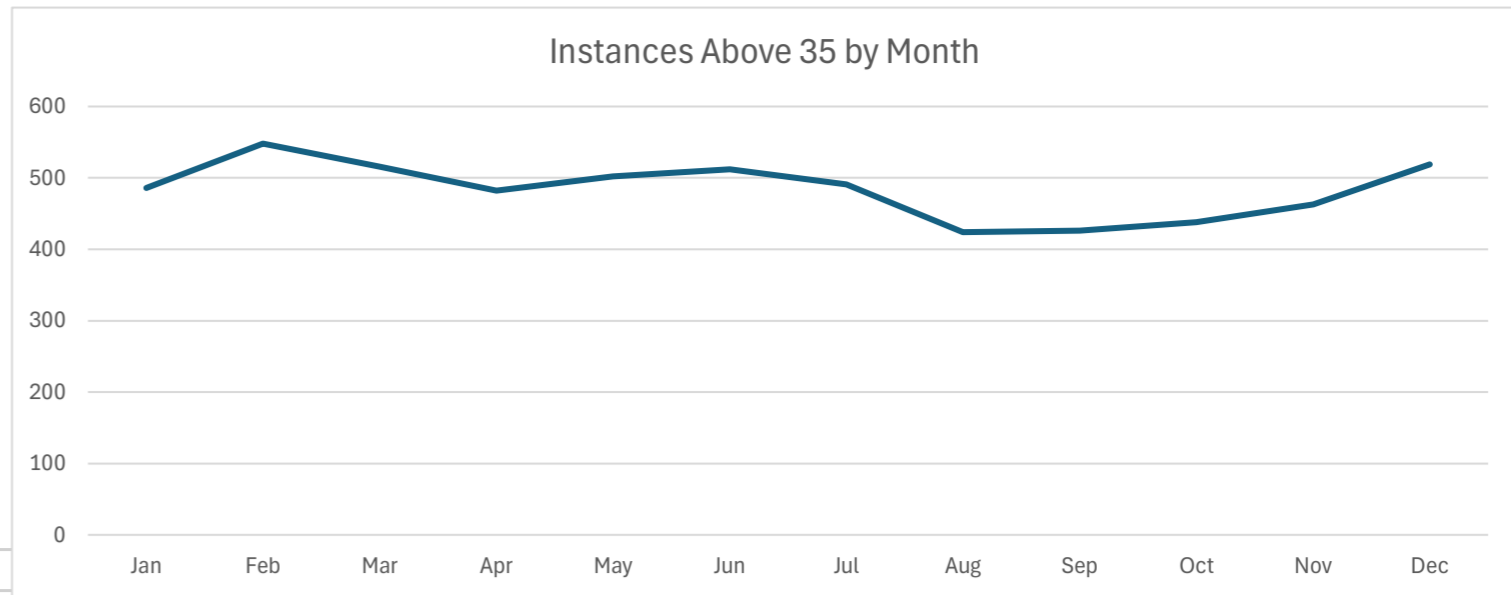

Old Mill NB, South of Water Plant

Count of 35+	Column Labels								
Row Labels	Sunday	Monday	Tuesday	Wednesday	Thursday	Friday	Saturday	Grand Total	
Jan	58	73	86	88	62	70	49	486	Jan
Feb	72	77	70	73	107	78	71	548	Feb
Mar	75	76	79	63	78	89	56	516	Mar
Apr	66	70	66	67	64	65	84	482	Apr
May	48	68	78	95	74	71	68	502	May
Jun	53	72	74	73	94	88	58	512	Jun
Jul	73	81	60	71	63	77	66	491	Jul
Aug	47	58	67	65	64	74	49	424	Aug
Sep	50	49	62	60	55	79	71	426	Sep
Oct	70	61	65	55	60	69	58	438	Oct
Nov	55	62	65	80	81	56	64	463	Nov
Dec	68	58	75	78	66	99	75	519	Dec
Grand Total	735	805	847	868	868	915	769	5807	

Count of 35+	Column Labels													
Row Labels	Jan	Feb	Mar	Apr	May	Jun	Jul	Aug	Sep	Oct	Nov	Dec	Grand Total	
Sunday	58	72	75	66	48	53	73	47	50	70	55	68	735	Sunday
Monday	73	77	76	70	68	72	81	58	49	61	62	58	805	Monday
Tuesday	86	70	79	66	78	74	60	67	62	65	65	75	847	Tuesday
Wednesday	88	73	63	67	95	73	71	65	60	55	80	78	868	Wednesday
Thursday	62	107	78	64	74	94	63	64	55	60	81	66	868	Thursday
Friday	70	78	89	65	71	88	77	74	79	69	56	99	915	Friday
Saturday	49	71	56	84	68	58	66	49	71	58	64	75	769	Saturday
Grand Total	486	548	516	482	502	512	491	424	426	438	463	519	5807