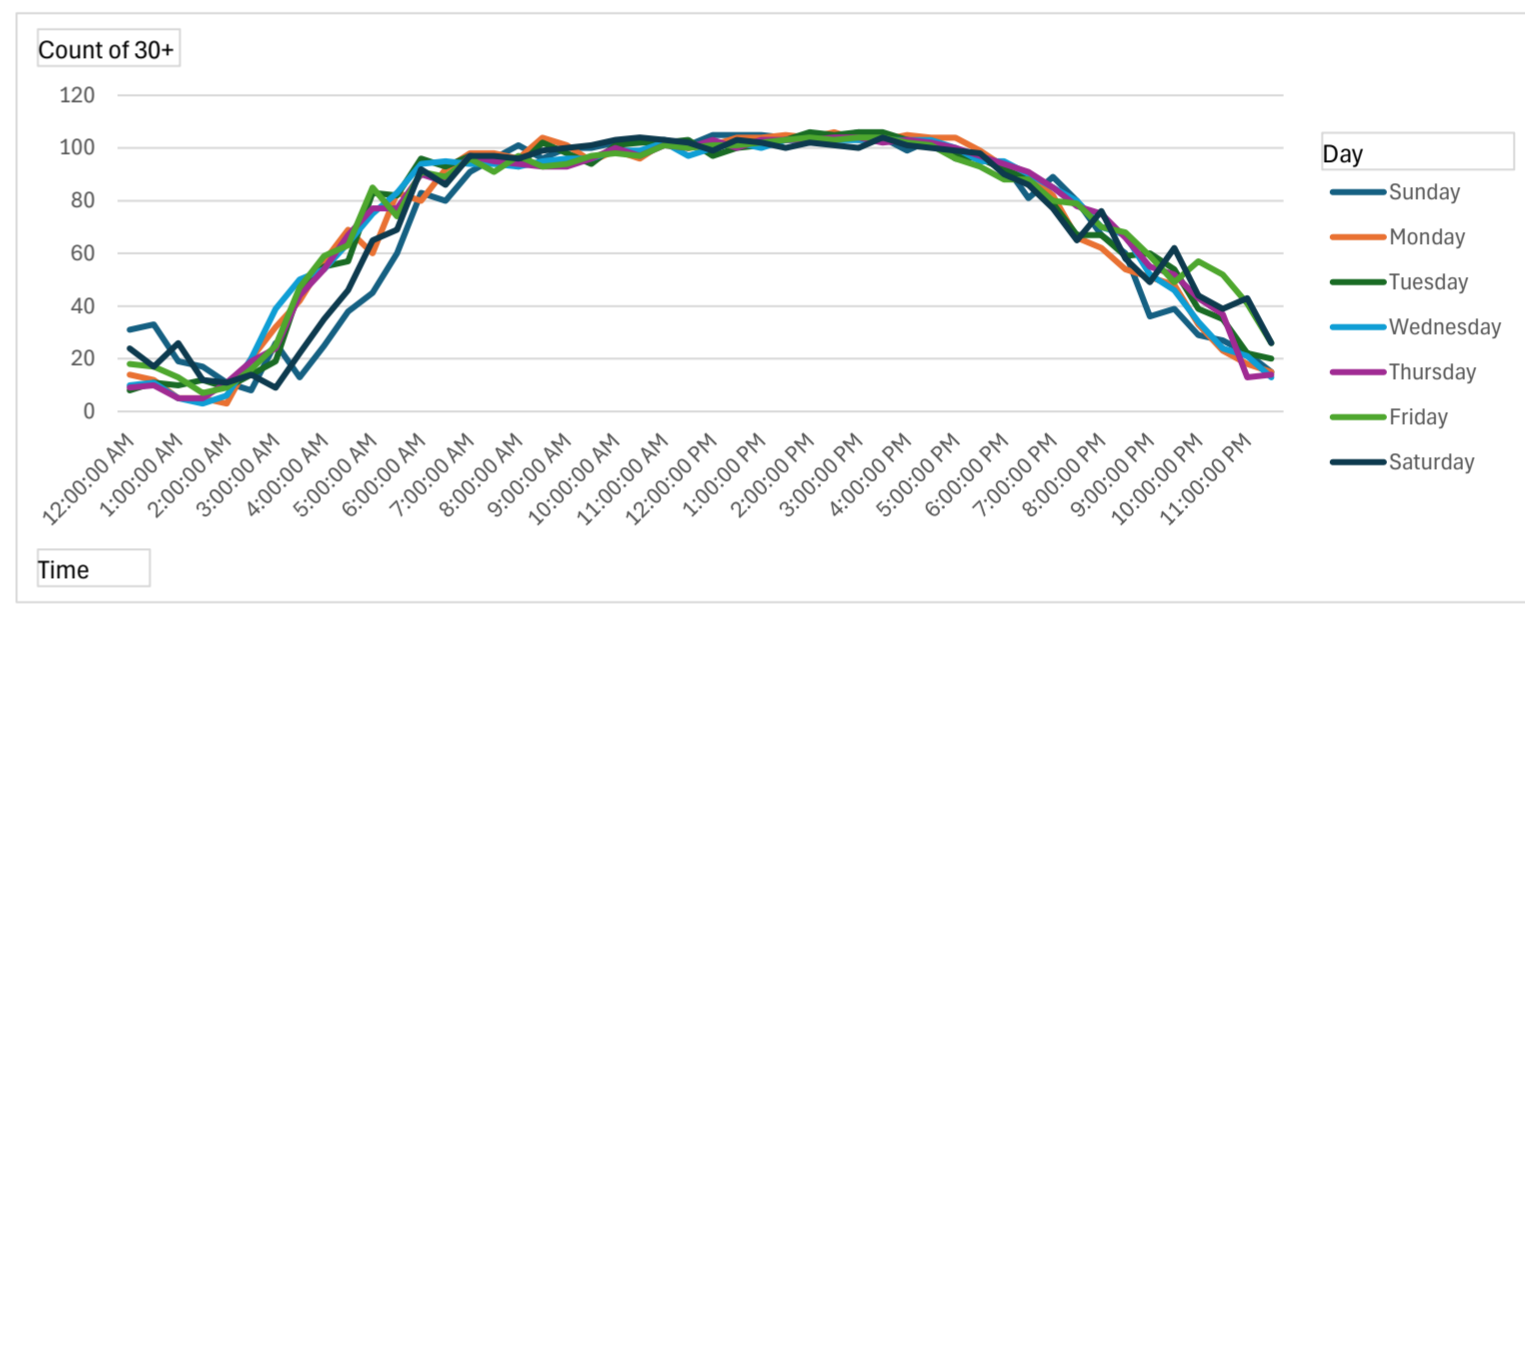

Count of 35+	Column Labels	Monday	Tuesday	Wednesday	Thursday	Friday	Saturday	Grand Total
0:00	10	4	0	3	5	6	8	36
0:30	12	3	2	4	4	7	4	36
1:00	4	1	2	2	0	4	10	23
1:30	6	2	5	1	2	5	4	25
2:00	1	1	7	3	3	3	5	23
2:30	0	7	4	8	6	3	1	29
3:00	5	4	8	10	9	10	1	47
3:30	1	8	10	18	11	14	8	70
4:00	5	24	16	22	20	22	6	115
4:30	10	24	27	36	27	30	8	162
5:00	16	32	41	35	47	54	24	249
5:30	26	42	38	48	38	38	32	262
6:00	33	54	62	67	54	57	49	376
6:30	37	53	47	57	60	56	42	352
7:00	51	65	53	59	64	66	49	407
7:30	46	52	52	60	55	59	55	379
8:00	60	62	63	55	63	64	62	429
8:30	54	66	55	59	60	49	58	401
9:00	58	61	61	61	47	53	61	402
9:30	61	62	59	56	60	51	68	417
10:00	56	56	59	58	58	50	61	398
10:30	69	53	58	60	59	57	65	421
11:00	59	65	57	59	55	60	58	413
11:30	62	63	60	57	61	68	62	433
12:00	60	62	53	61	61	62	59	418
12:30	65	67	60	63	52	66	62	435
13:00	71	67	58	51	56	63	60	426
13:30	60	66	67	70	66	69	46	444
14:00	64	66	63	68	62	70	61	454
14:30	59	68	67	75	65	69	59	462
15:00	59	62	64	61	60	71	60	437
15:30	58	59	67	63	68	62	60	437
16:00	48	63	54	66	67	63	45	406
16:30	50	59	50	53	54	50	48	362
17:00	39	46	40	50	57	54	48	334
17:30	44	37	44	45	50	47	34	301
18:00	28	35	37	43	34	39	39	255
18:30	28	33	28	35	32	33	28	217
19:00	24	28	19	26	26	23	25	171
19:30	24	16	10	28	20	19	24	141
20:00	12	17	14	24	15	19	25	126
20:30	19	15	18	19	25	14	9	119
21:00	9	16	12	18	20	13	14	102
21:30	8	13	17	15	17	10	13	93
22:00	9	7	11	8	8	10	14	67
22:30	6	6	7	6	9	12	11	57
23:00	7	3	6	3	3	7	12	41
23:30	2	4	6	1	5	6	5	29
Grand Total	1595	1779	1718	1850	1800	1837	1660	12239