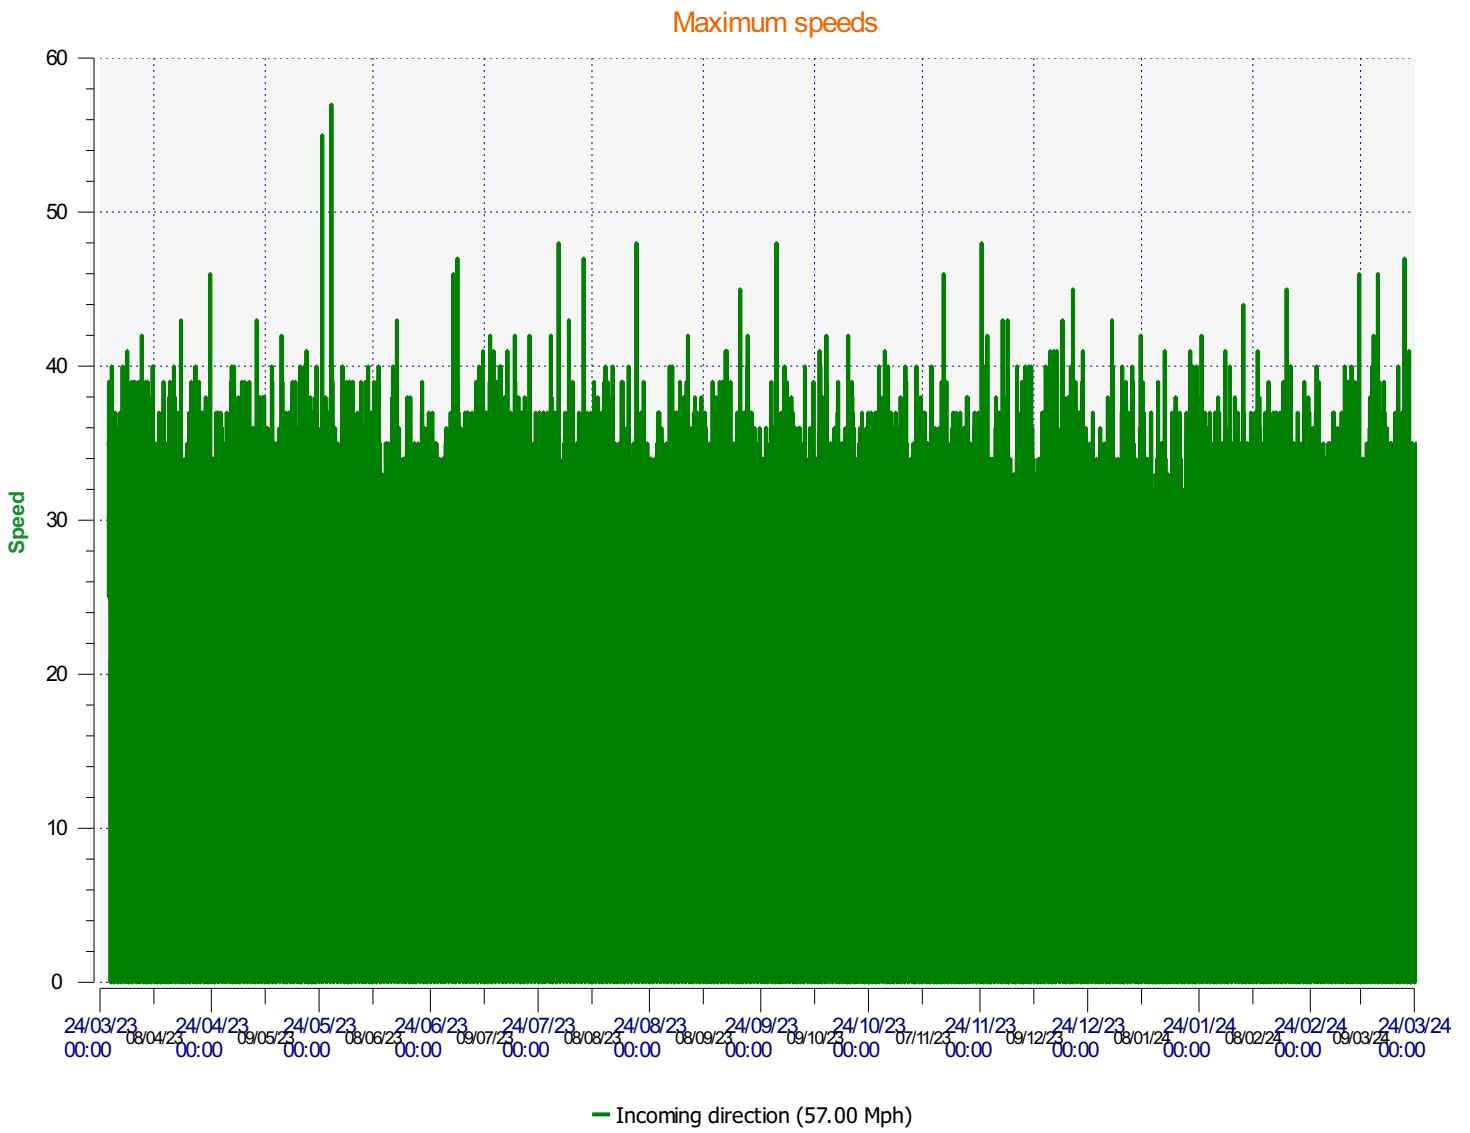

Start date: Sunday, March 26, 2023 10:30 AM
End date: Tuesday, March 26, 2024 3:30 PM

Location: Shore Rd / 6th

Comments: