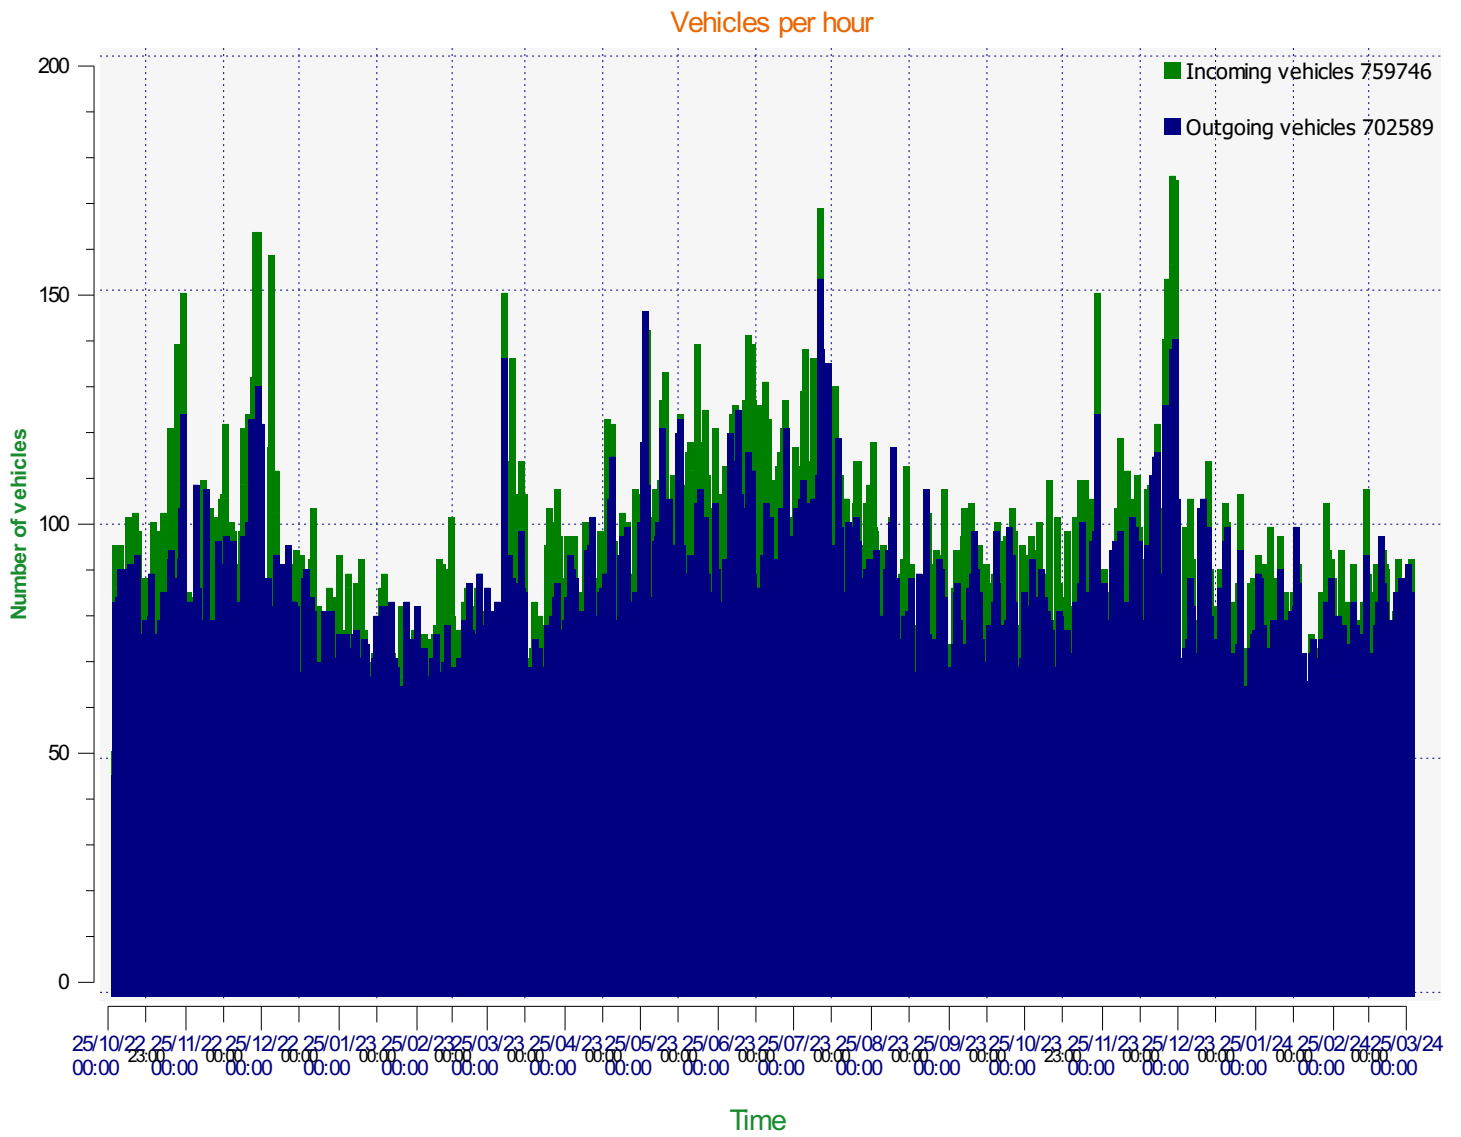

**Location:** Old Mill S of Water Plant

**Comments:**

**Start date:** Sunday, March 26, 2023 12:00 AM  
**End date:** Tuesday, March 26, 2024 4:30 PM

**Location:** Old Mill S of Water Plant

**Comments:**

**Start date:** Sunday, March 26, 2023 12:00 AM  
**End date:** Tuesday, March 26, 2024 4:30 PM