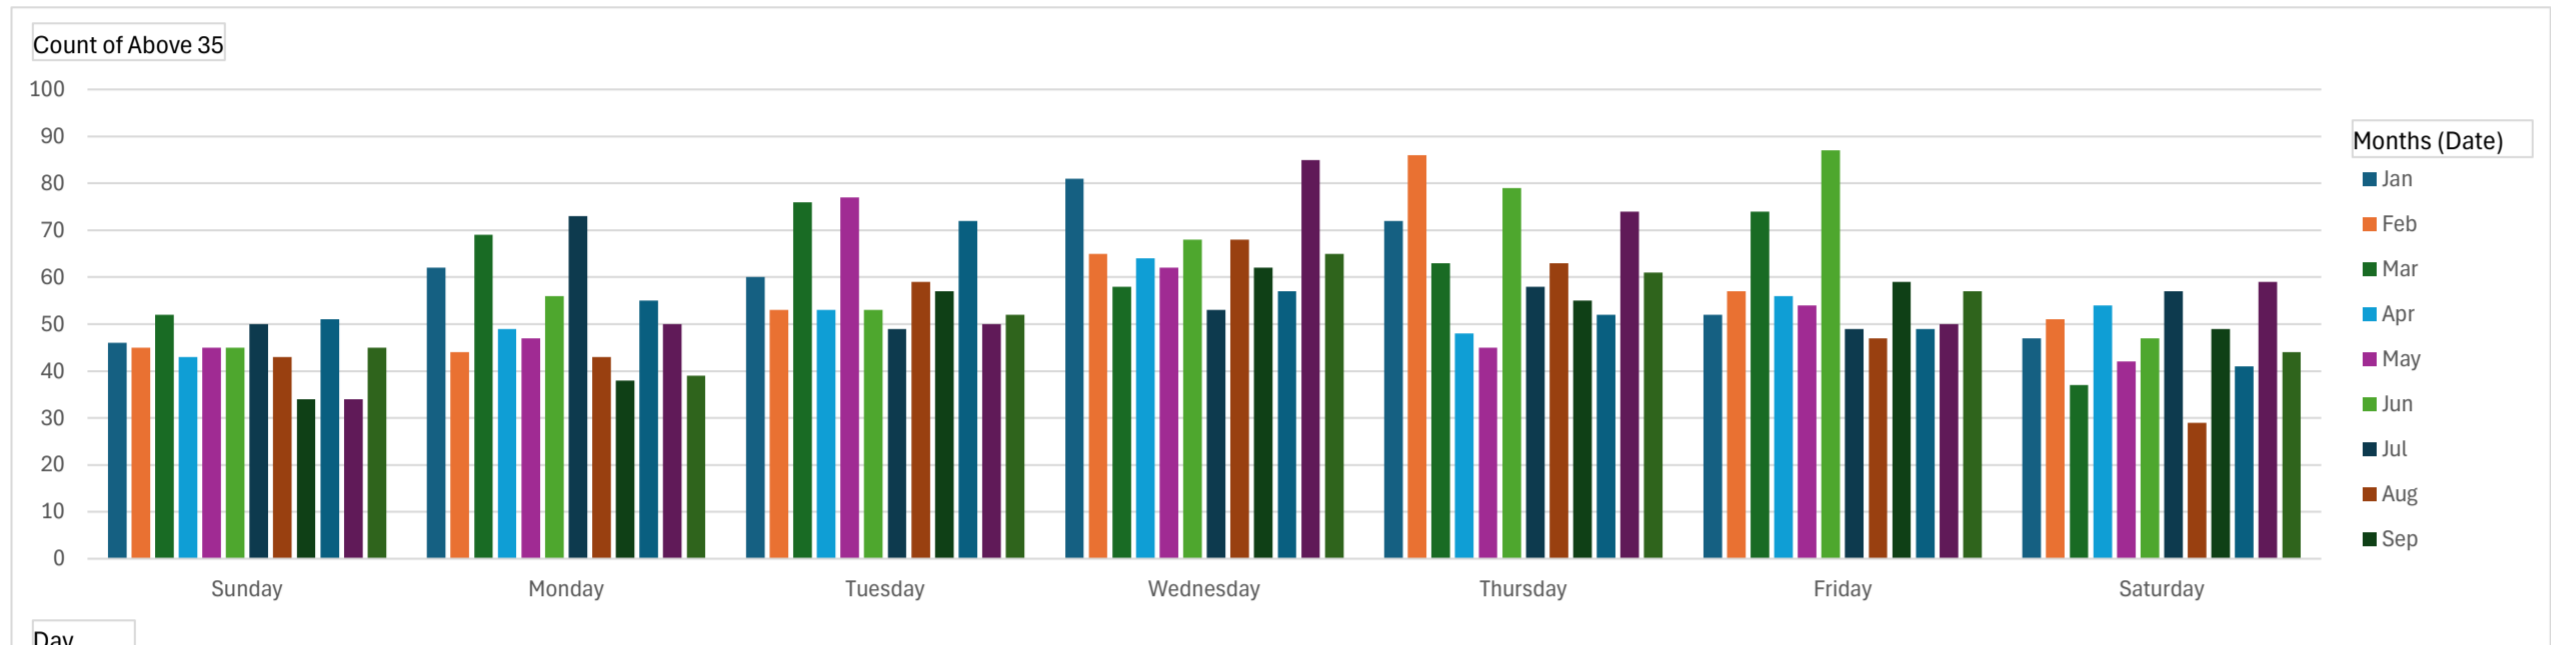

Count of Above 30	Column Labels	Monday	Tuesday	Wednesday	Thursday	Friday	Saturday	(blank)	Grand Total
12:00:00 AM	Sunday	21	8	7	8	9	12	28	93
12:30:00 AM	Sunday	13	9	7	6	6	8	16	65
1:00:00 AM	Sunday	17	6	4	5	6	3	10	51
1:30:00 AM	Sunday	11	4	2	6	3	4	14	44
2:00:00 AM	Sunday	11	9	0	8	4	4	10	46
2:30:00 AM	Sunday	9	5	2	7	9	4	8	44
3:00:00 AM	Sunday	9	10	5	5	9	8	9	55
3:30:00 AM	Sunday	14	17	13	17	14	6	12	93
4:00:00 AM	Sunday	11	29	23	24	12	23	17	139
4:30:00 AM	Sunday	24	38	38	40	31	34	28	233
5:00:00 AM	Sunday	27	43	52	47	42	45	29	285
5:30:00 AM	Sunday	43	65	55	63	57	56	47	386
6:00:00 AM	Sunday	57	69	71	70	68	72	59	466
6:30:00 AM	Sunday	54	77	82	84	86	75	67	525
7:00:00 AM	Sunday	64	71	88	79	85	83	70	540
7:30:00 AM	Sunday	75	82	89	84	91	89	69	579
8:00:00 AM	Sunday	76	73	77	78	88	78	74	544
8:30:00 AM	Sunday	70	77	82	77	79	89	79	553
9:00:00 AM	Sunday	79	79	75	83	76	86	70	548
9:30:00 AM	Sunday	77	72	83	84	79	78	70	543
10:00:00 AM	Sunday	80	75	79	82	82	74	76	548
10:30:00 AM	Sunday	73	70	82	80	76	65	64	510
11:00:00 AM	Sunday	80	73	82	78	77	78	81	549
11:30:00 AM	Sunday	70	77	79	80	80	73	72	531
12:00:00 PM	Sunday	73	71	93	80	83	83	78	561
12:30:00 PM	Sunday	73	64	78	81	85	81	81	543
1:00:00 PM	Sunday	76	78	84	78	79	82	81	558
1:30:00 PM	Sunday	79	84	79	80	85	82	80	569
2:00:00 PM	Sunday	78	81	81	81	88	77	73	559
2:30:00 PM	Sunday	70	88	82	81	81	82	68	552
3:00:00 PM	Sunday	75	88	89	86	81	76	69	564
3:30:00 PM	Sunday	74	78	85	84	86	78	75	560
4:00:00 PM	Sunday	74	84	82	83	77	79	70	549
4:30:00 PM	Sunday	65	72	74	79	75	72	64	501
5:00:00 PM	Sunday	69	68	67	71	70	66	66	477
5:30:00 PM	Sunday	50	63	64	58	63	59	49	406
6:00:00 PM	Sunday	50	51	49	57	63	61	54	385
6:30:00 PM	Sunday	52	44	43	50	52	58	48	347
7:00:00 PM	Sunday	42	43	50	47	51	48	42	323
7:30:00 PM	Sunday	27	36	35	44	42	45	37	266
8:00:00 PM	Sunday	23	42	42	34	44	43	24	252
8:30:00 PM	Sunday	27	27	26	29	39	33	24	205
9:00:00 PM	Sunday	23	27	22	30	36	30	39	207
9:30:00 PM	Sunday	22	22	15	28	27	21	25	160
10:00:00 PM	Sunday	26	10	17	19	31	29	20	152
10:30:00 PM	Sunday	16	7	11	12	20	25	22	113
11:00:00 PM	Sunday	11	8	11	16	22	21	16	105
11:30:00 PM	Sunday	18	9	9	20	23	24	21	124
(blank)	Sunday								
Grand Total	2258	2383	2465	2523	2572	2502	2305	17008