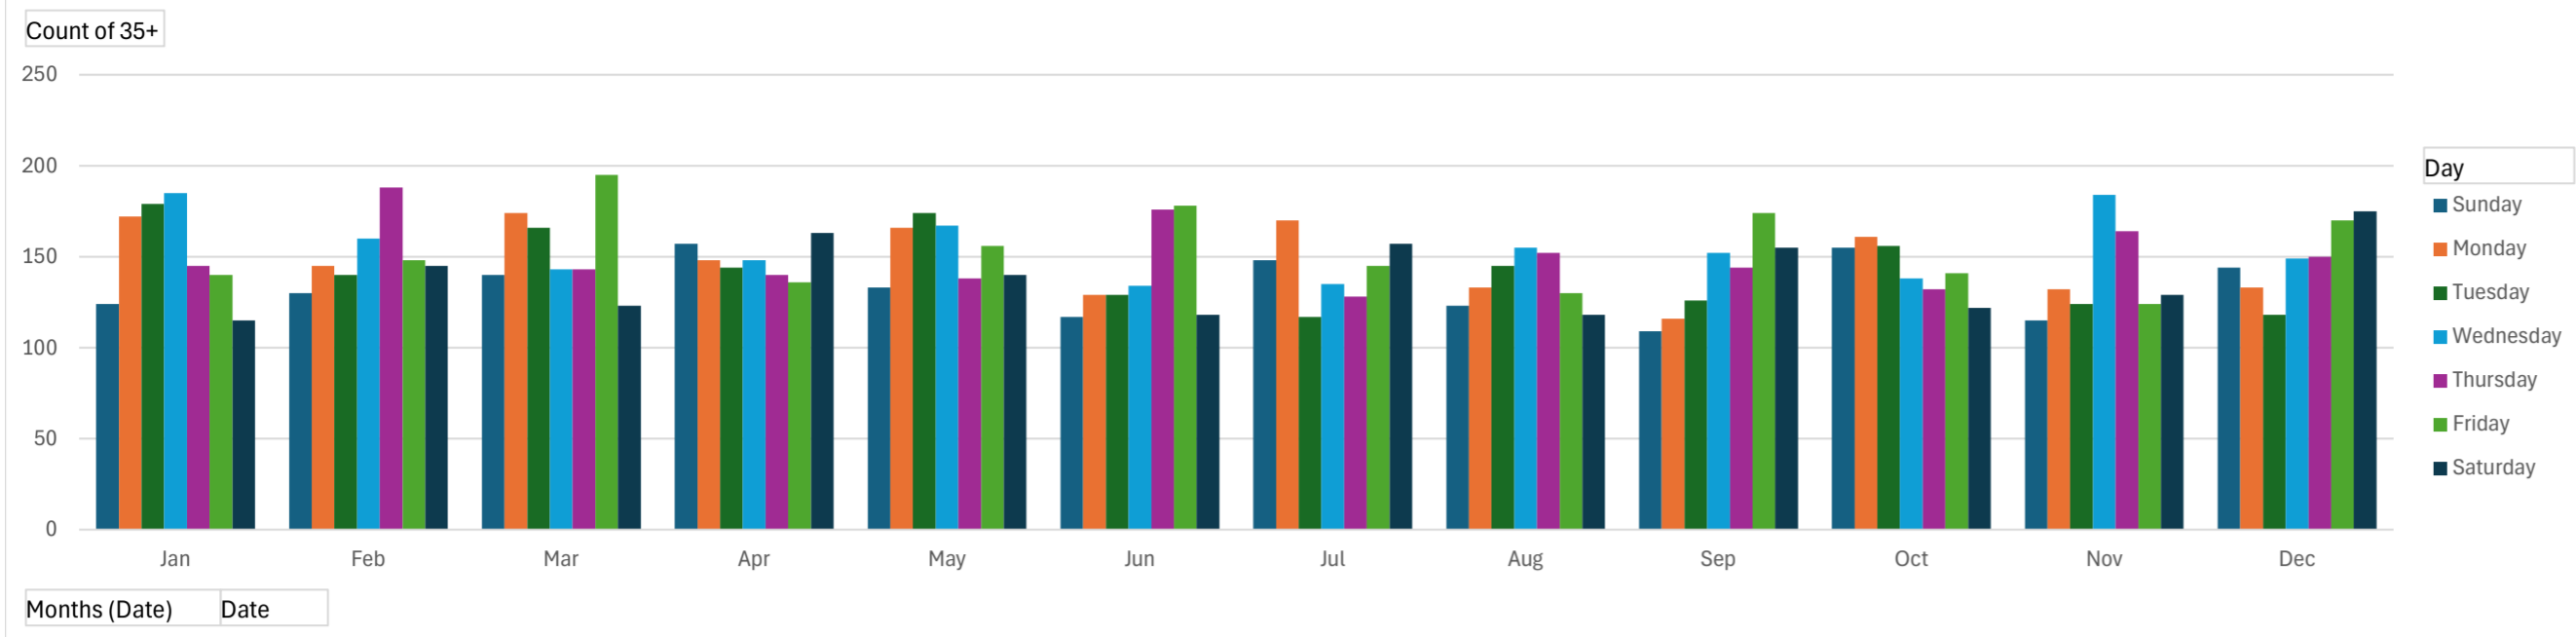

Wall Rd / Emerson

Count of 35+	Column Labels	Monday	Tuesday	Wednesday	Thursday	Friday	Saturday	Grand Total
Jan	124	172	179	185	145	140	115	1060
Feb	130	145	140	160	188	148	145	1056
Mar	140	174	166	143	143	195	123	1084
Apr	157	148	144	148	140	136	163	1036
May	133	166	174	167	138	156	140	1074
Jun	117	129	128	134	176	178	118	981
Jul	148	170	117	135	128	145	157	1000
Aug	123	133	145	155	152	130	118	956
Sep	109	116	126	152	144	174	155	976
Oct	155	161	156	138	132	141	122	1005
Nov	115	132	124	184	164	124	129	972
Dec	144	133	118	149	150	170	175	1039
Grand Total	1595	1779	1718	1850	1800	1837	1660	12239

Count of 35+	Column Labels	Feb	Mar	Apr	May	Jun	Jul	Aug	Sep	Oct	Nov	Dec	Grand Total
Sunday	124	130	140	157	133	117	148	123	109	155	115	144	1595
Monday	172	145	174	148	166	129	170	133	116	161	132	133	1779
Tuesday	179	140	166	144	174	129	117	145	126	156	124	118	1718
Wednesday	185	160	143	148	167	134	135	155	152	138	184	149	1850
Thursday	145	188	143	140	138	176	128	152	144	132	164	150	1800
Friday	140	148	195	136	156	178	145	130	174	141	124	170	1837
Saturday	115	145	123	163	140	118	157	118	155	122	129	175	1660
Grand Total	1060	1056	1084	1036	1074	981	1000	956	976	1005	972	1039	12239