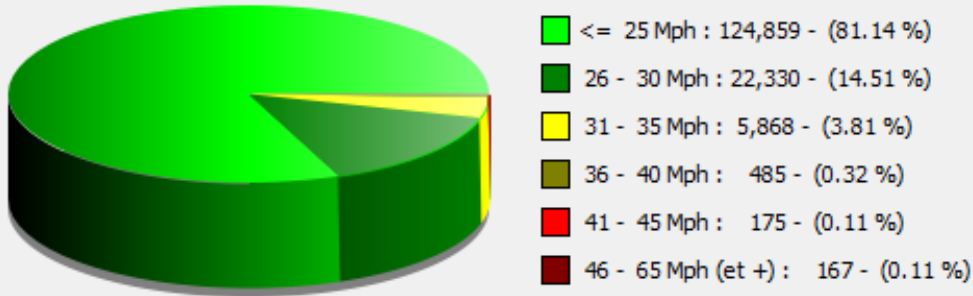

Outgoing vehicles

Start date: Sunday, March 26, 2023 12:00 AM
End date: Tuesday, March 26, 2024 3:30 PM

Location:

Comments: