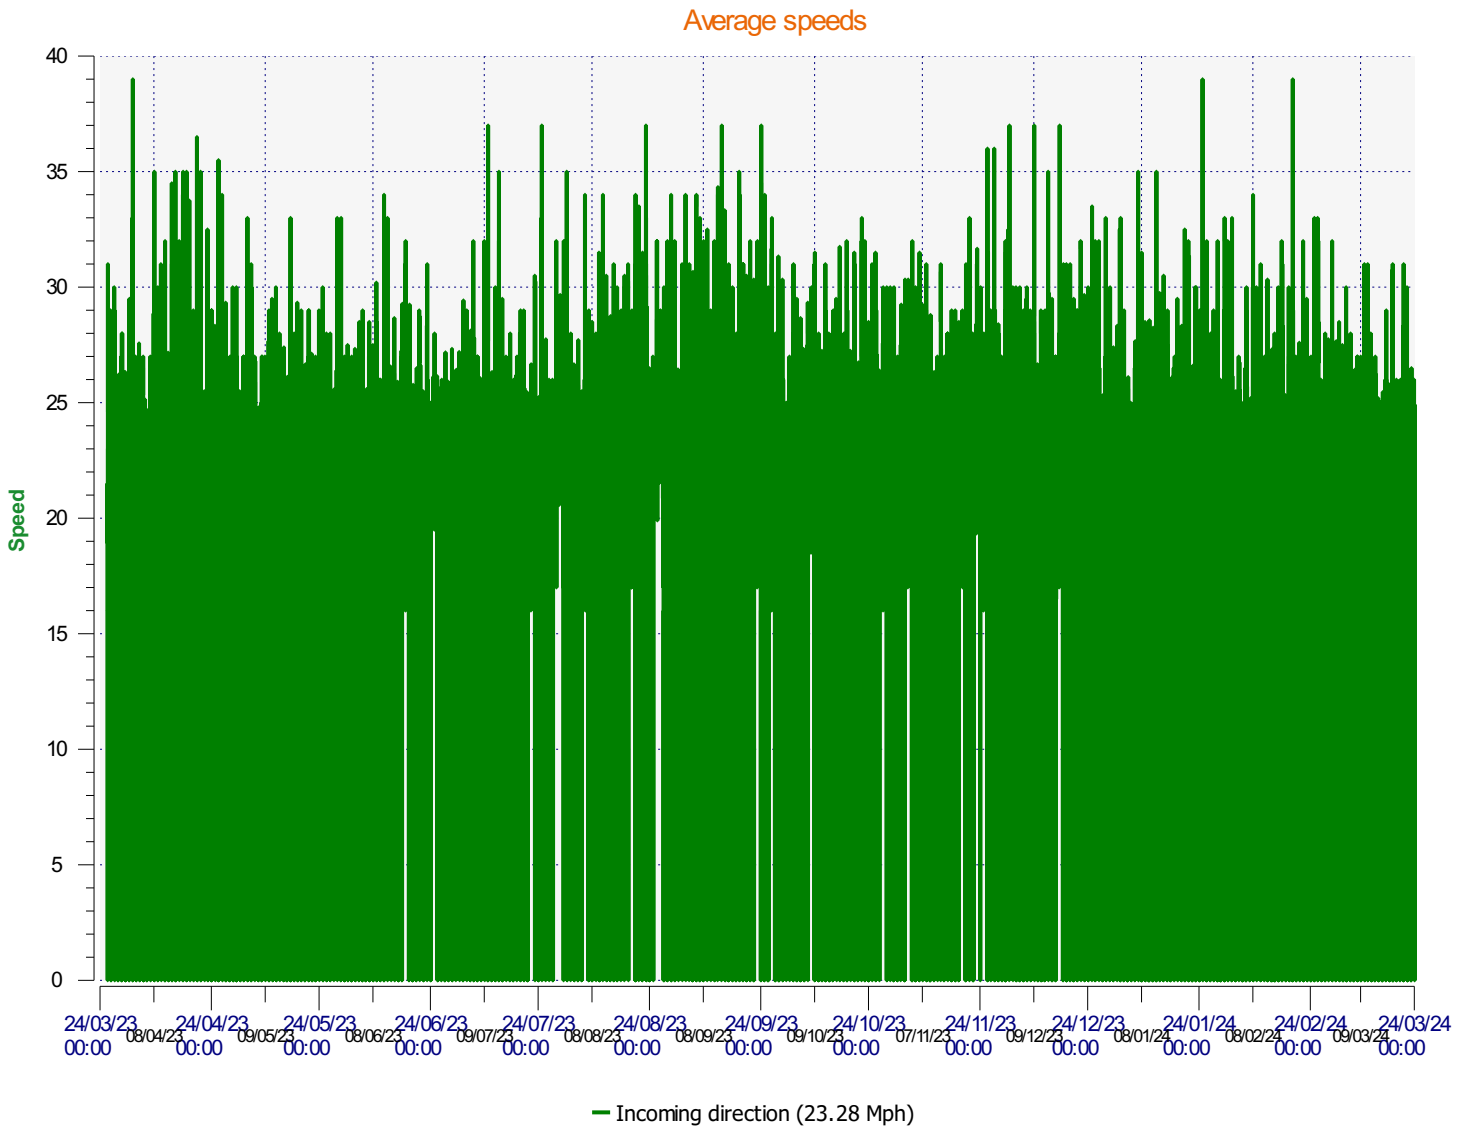

Start date: Sunday, March 26, 2023 1:00 AM
End date: Tuesday, March 26, 2024 5:00 PM

Location:

Comments: