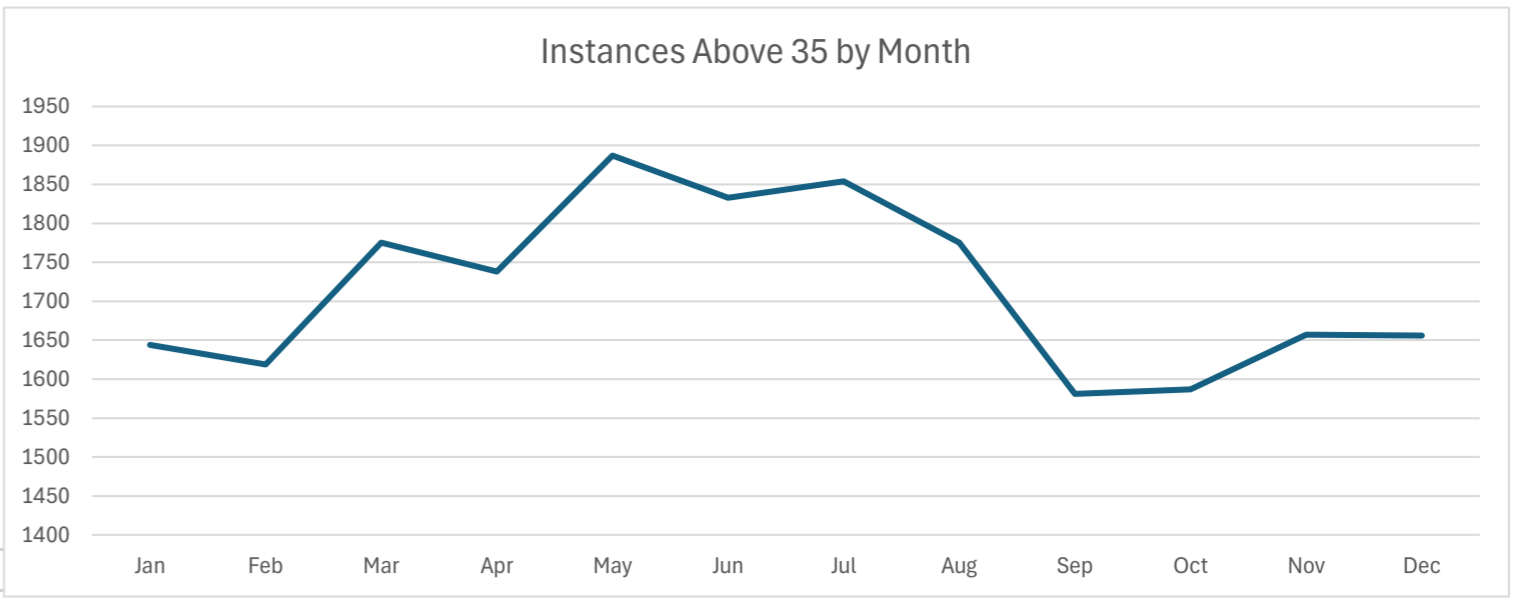

Ocean Rd / 11th

Count of 35+	Column Labels							
Row Labels	Sunday	Monday	Tuesday	Wednesday	Thursday	Friday	Saturday	Grand Total
Jan	208	255	263	279	232	205	202	1644 Jan
Feb	208	223	213	237	293	224	221	1619 Feb
Mar	263	285	269	232	233	296	197	1775 Mar
Apr	252	228	236	246	249	248	279	1738 Apr
May	226	302	292	303	250	260	254	1887 May
Jun	232	243	236	243	324	305	250	1833 Jun
Jul	280	306	231	245	245	244	303	1854 Jul
Aug	228	219	279	302	279	231	237	1775 Aug
Sep	202	186	217	216	211	287	262	1581 Sep
Oct	246	242	260	219	210	210	200	1587 Oct
Nov	196	224	232	286	278	222	219	1657 Nov
Dec	222	186	228	232	229	294	265	1656 Dec
Grand Total	2763	2899	2956	3040	3033	3026	2889	20606

Count of 35+	Column Labels												
Row Labels	Jan	Feb	Mar	Apr	May	Jun	Jul	Aug	Sep	Oct	Nov	Dec	Grand Total
Sunday	208	208	263	252	226	232	280	228	202	246	196	222	2763 Sunday
Monday	255	223	285	232	292	236	306	219	186	242	224	186	2899 Monday
Tuesday	263	213	269	236	292	236	231	279	217	260	232	228	2956 Tuesday
Wednesday	279	237	232	246	303	243	245	302	216	219	286	232	3040 Wednesday
Thursday	232	293	233	249	250	324	245	279	211	210	278	229	3033 Thursday
Friday	205	224	296	248	260	305	244	231	287	210	222	294	3026 Friday
Saturday	202	221	197	279	254	250	303	237	262	200	219	265	2889 Saturday
Grand Total	1644	1619	1775	1738	1887	1833	1854	1775	1581	1587	1657	1656	20606