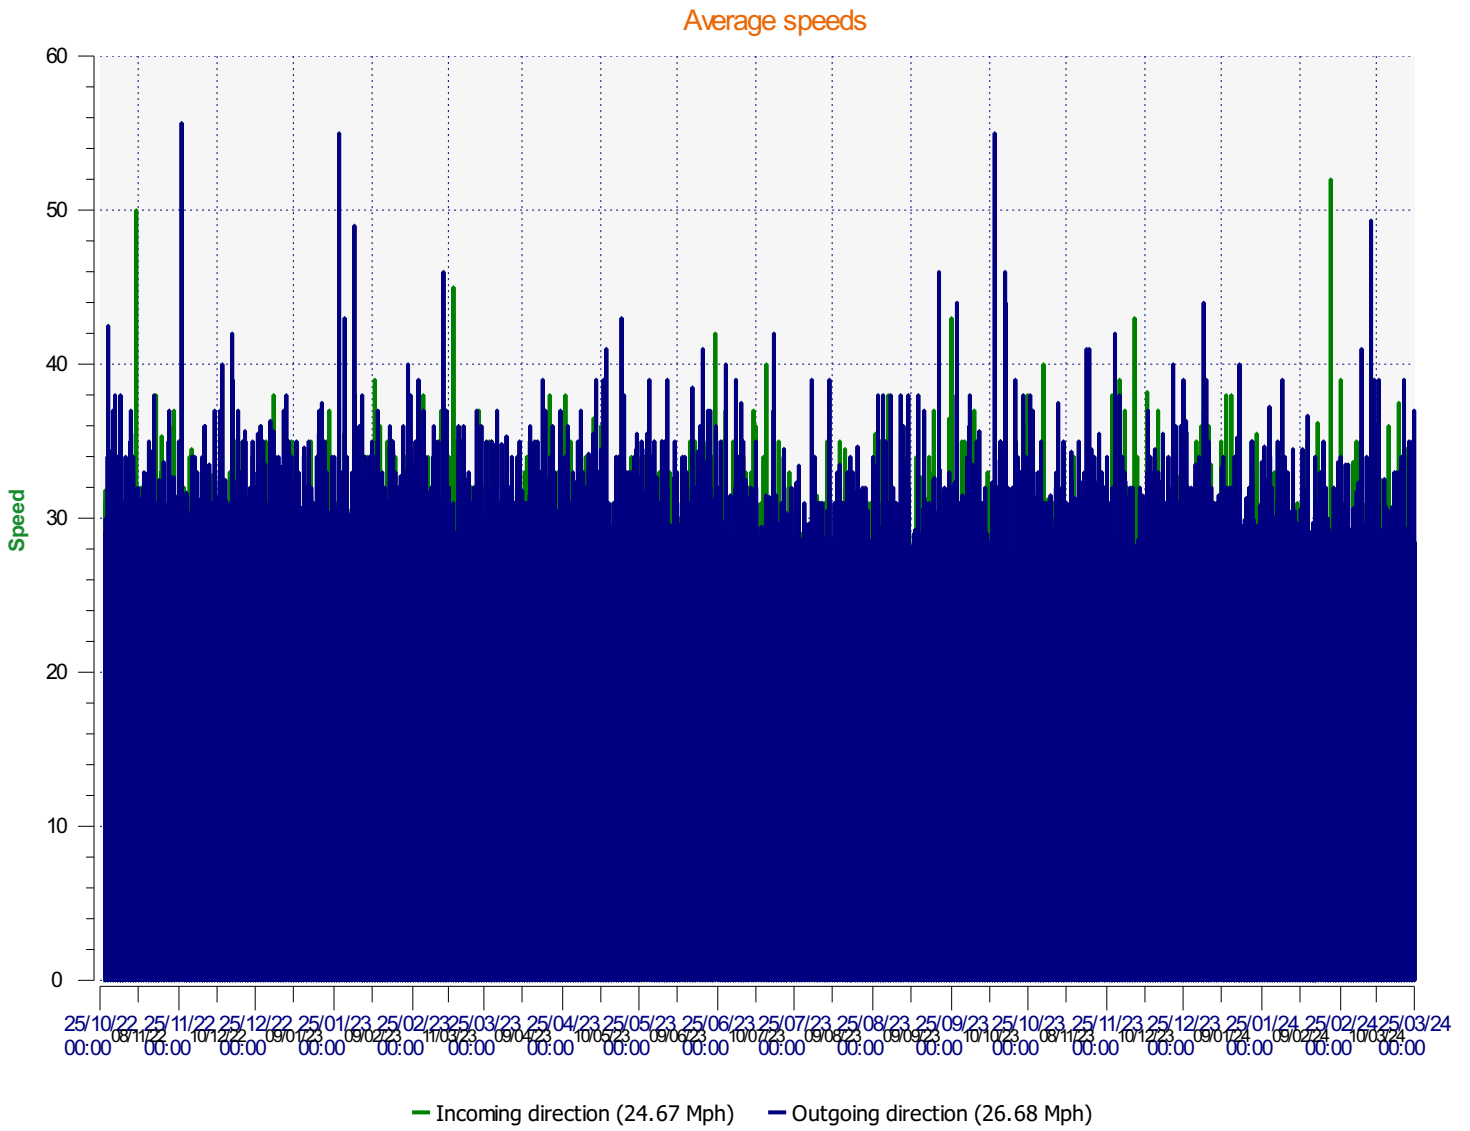

Start date: Sunday, March 26, 2023 12:00 AM
End date: Tuesday, March 26, 2024 4:30 PM

Location: Old Mill S of Water Plant

Comments: