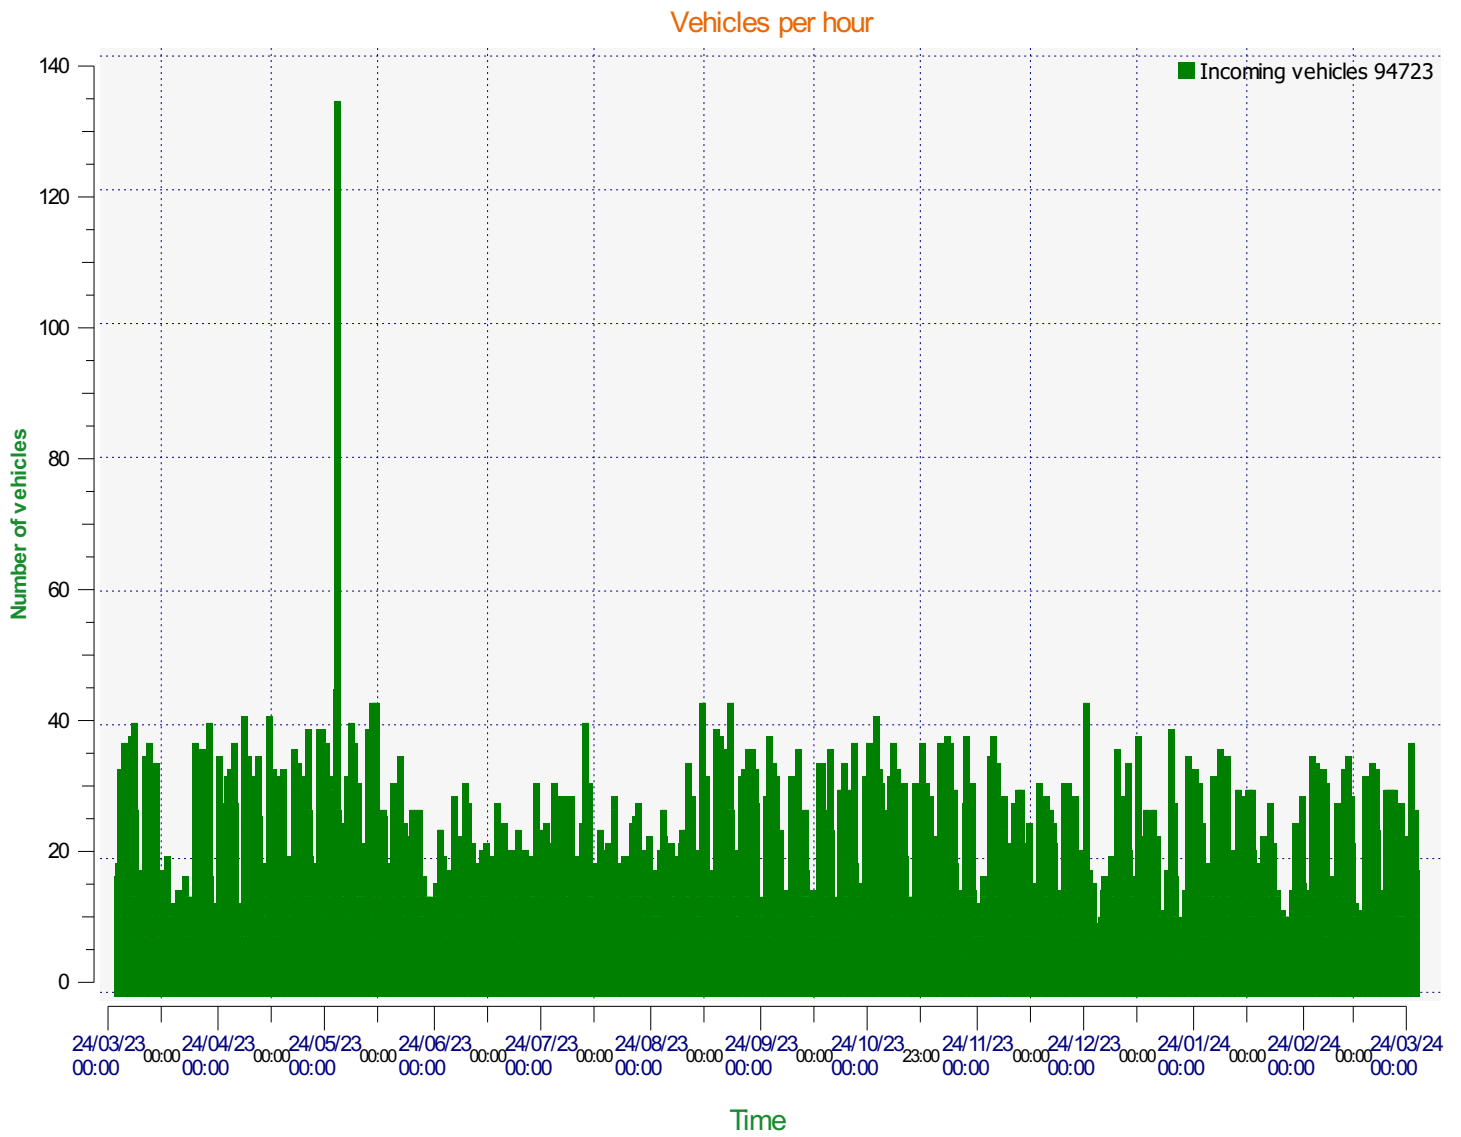

Start date: Sunday, March 26, 2023 10:30 AM
End date: Tuesday, March 26, 2024 3:30 PM

Location: Shore Rd / 6th

Comments: