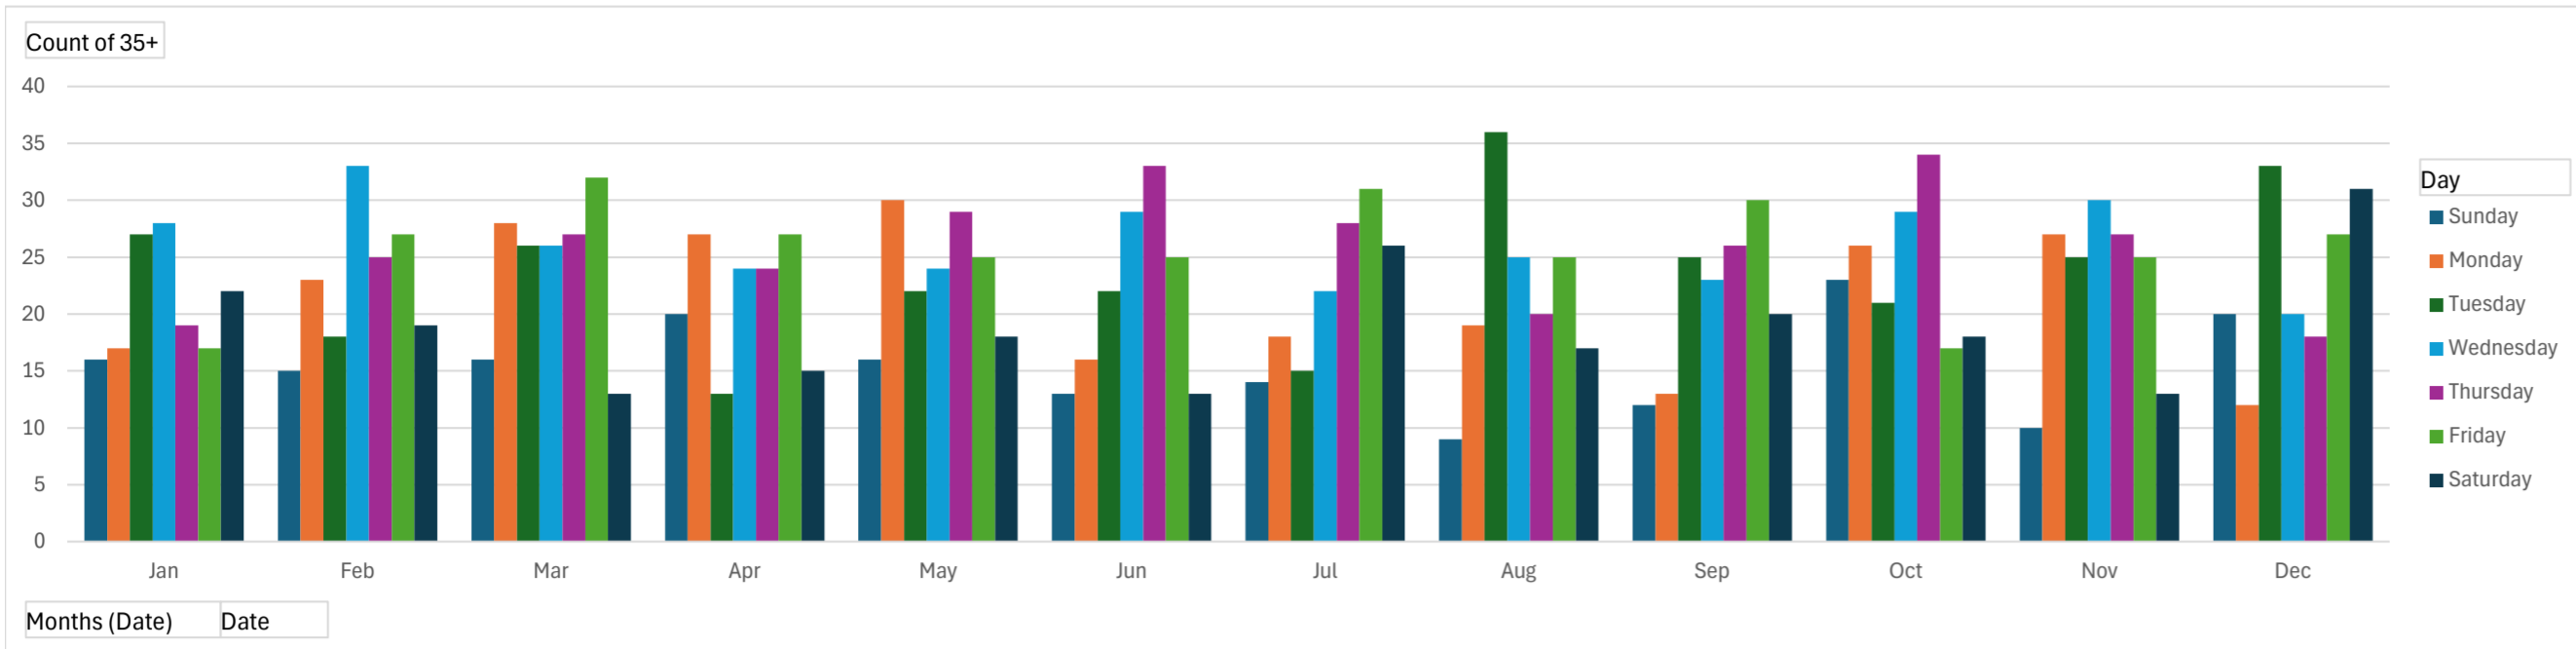

Monmouth Ave

Count of 35+	Column Labels	Monday	Tuesday	Wednesday	Thursday	Friday	Saturday	Grand Total
Jan	16	17	27	28	19	17	22	146
Feb	15	23	18	33	25	27	19	160
Mar	16	28	26	26	27	32	13	168
Apr	20	27	13	24	24	27	15	150
May	16	30	22	24	29	25	18	164
Jun	13	16	22	29	33	25	13	151
Jul	14	18	15	22	28	31	26	154
Aug	9	19	36	25	20	25	17	151
Sep	12	13	25	23	26	30	20	149
Oct	23	26	21	29	34	17	18	168
Nov	10	27	25	30	27	25	13	157
Dec	20	12	33	30	18	27	31	161
Grand Total	184	256	283	313	310	308	225	1879

Count of 35+	Column Labels	Feb	Mar	Apr	May	Jun	Jul	Aug	Sep	Oct	Nov	Dec	Grand Total
Sunday	16	15	16	20	16	13	14	9	12	23	10	20	184
Monday	17	23	28	27	30	16	18	19	13	26	27	12	256
Tuesday	27	18	26	13	22	22	15	36	25	21	25	33	283
Wednesday	28	33	26	24	24	29	22	25	23	29	30	20	313
Thursday	19	25	27	24	29	33	28	20	26	34	27	18	310
Friday	17	27	32	27	25	25	31	25	30	17	25	27	308
Saturday	22	19	13	15	18	13	26	17	20	18	13	31	225
Grand Total	146	160	168	150	164	151	154	151	149	168	157	161	1879