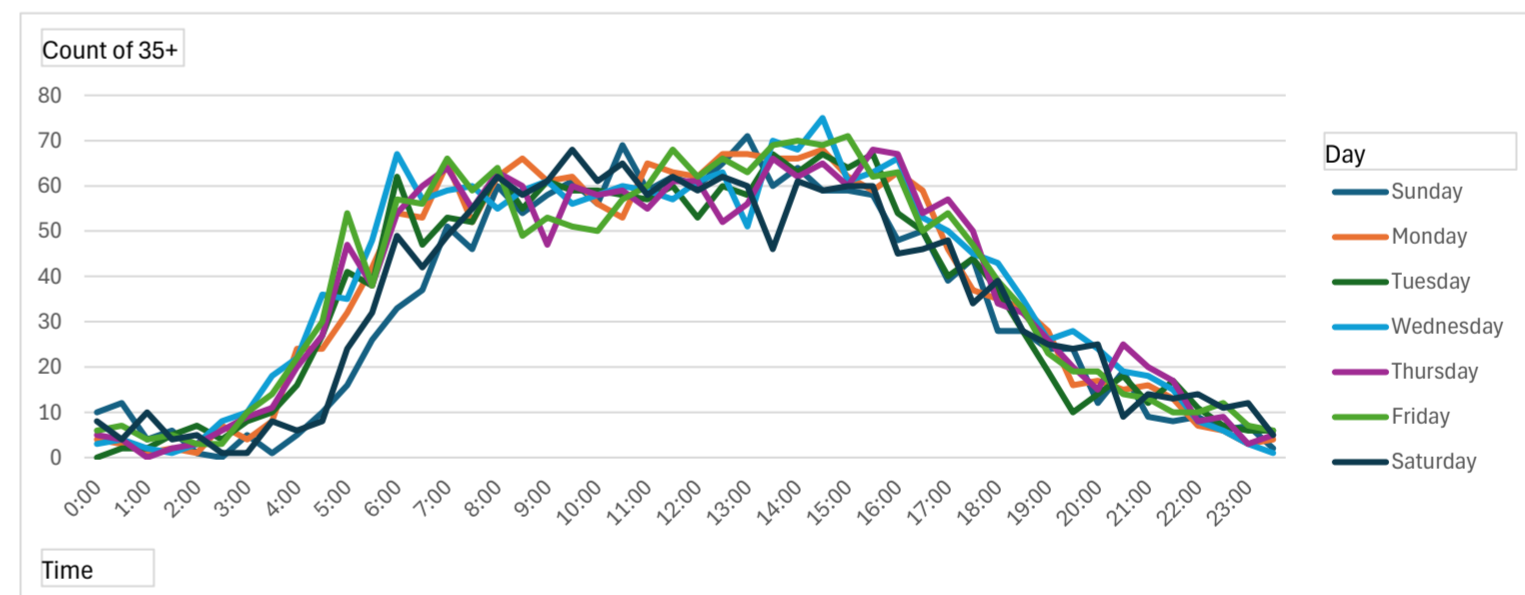

Count of 40+	Column Labels	Monday	Tuesday	Wednesday	Thursday	Friday	Saturday	Grand Total
12:00:00 AM	5	1	0	2	4	2	1	15
12:30:00 AM	5	0	1	3	1	2	1	13
1:00:00 AM	0	0	1	0	0	1	3	5
1:30:00 AM	3	0	1	0	2	1	1	8
2:00:00 AM	0	1	2	0	2	0	2	7
2:30:00 AM	0	2	2	2	0	0	0	6
3:00:00 AM	1	0	1	0	2	2	0	6
3:30:00 AM	0	0	0	1	2	4	2	9
4:00:00 AM	2	1	0	3	2	3	2	13
4:30:00 AM	4	1	6	4	3	4	0	22
5:00:00 AM	4	6	7	3	5	5	3	33
5:30:00 AM	8	10	12	13	15	9	4	71
6:00:00 AM	7	14	11	14	14	15	8	83
6:30:00 AM	9	9	12	19	12	13	5	79
7:00:00 AM	6	19	20	13	25	17	8	108
7:30:00 AM	8	11	13	12	13	11	14	82
8:00:00 AM	10	13	16	16	19	14	10	98
8:30:00 AM	3	18	10	19	15	16