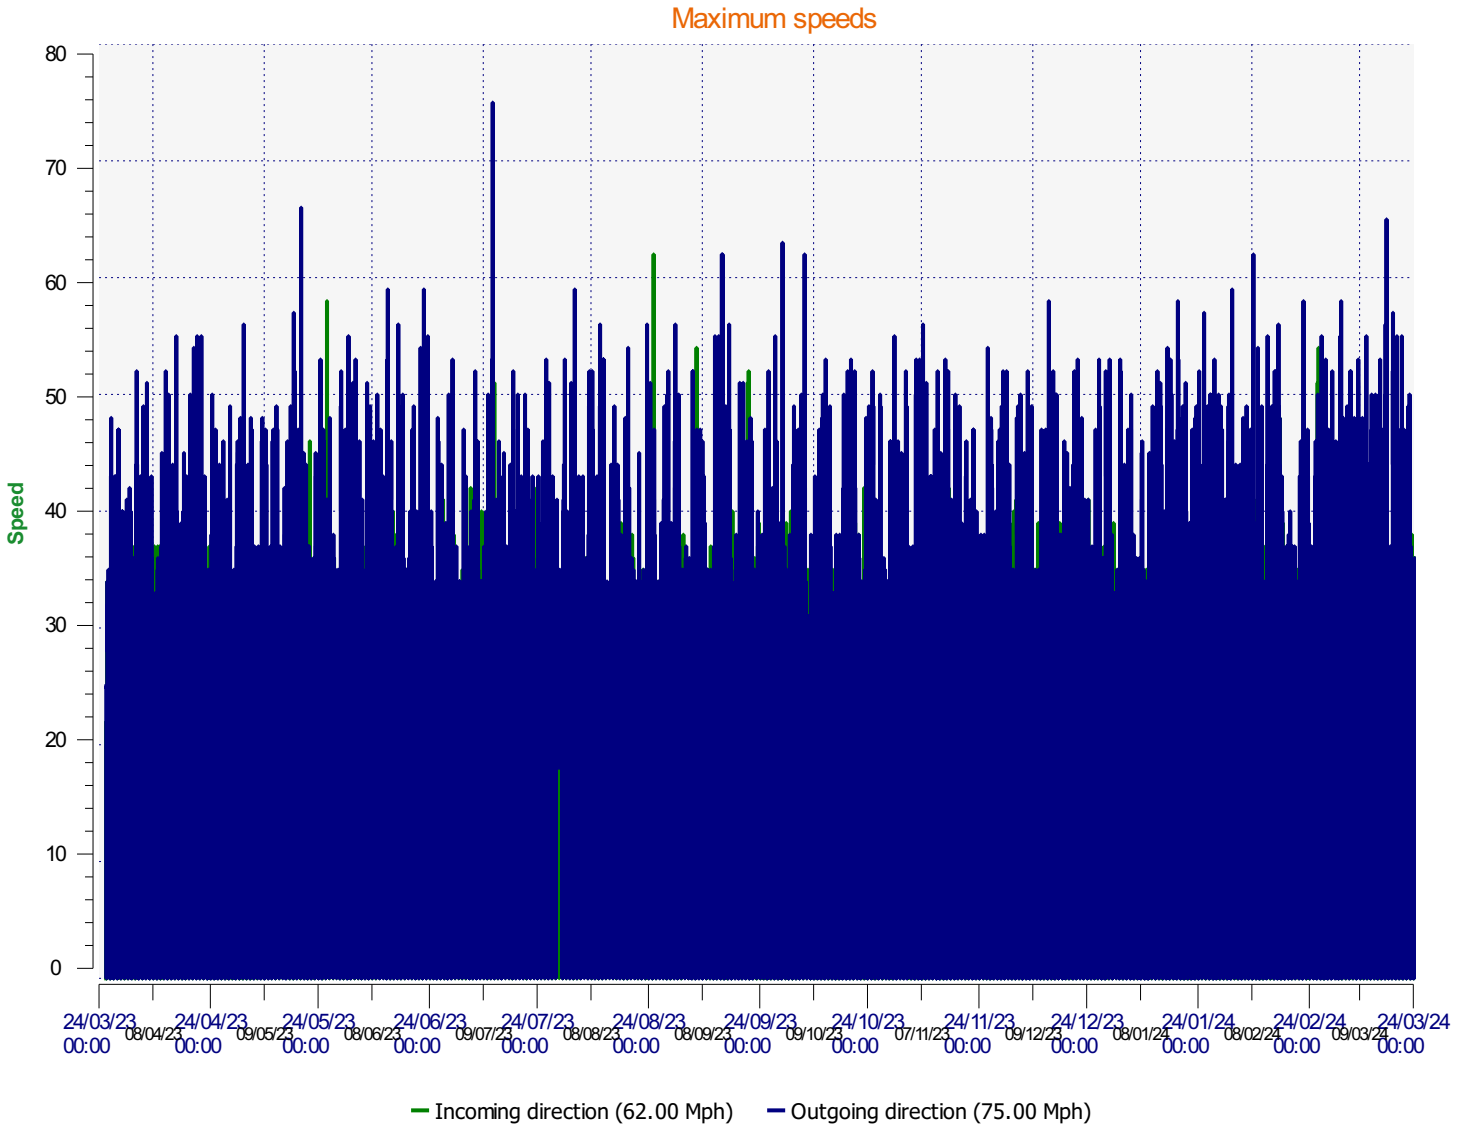

Start date: Sunday, March 26, 2023 12:00 AM
End date: Tuesday, March 26, 2024 4:30 PM

Location:

Comments: