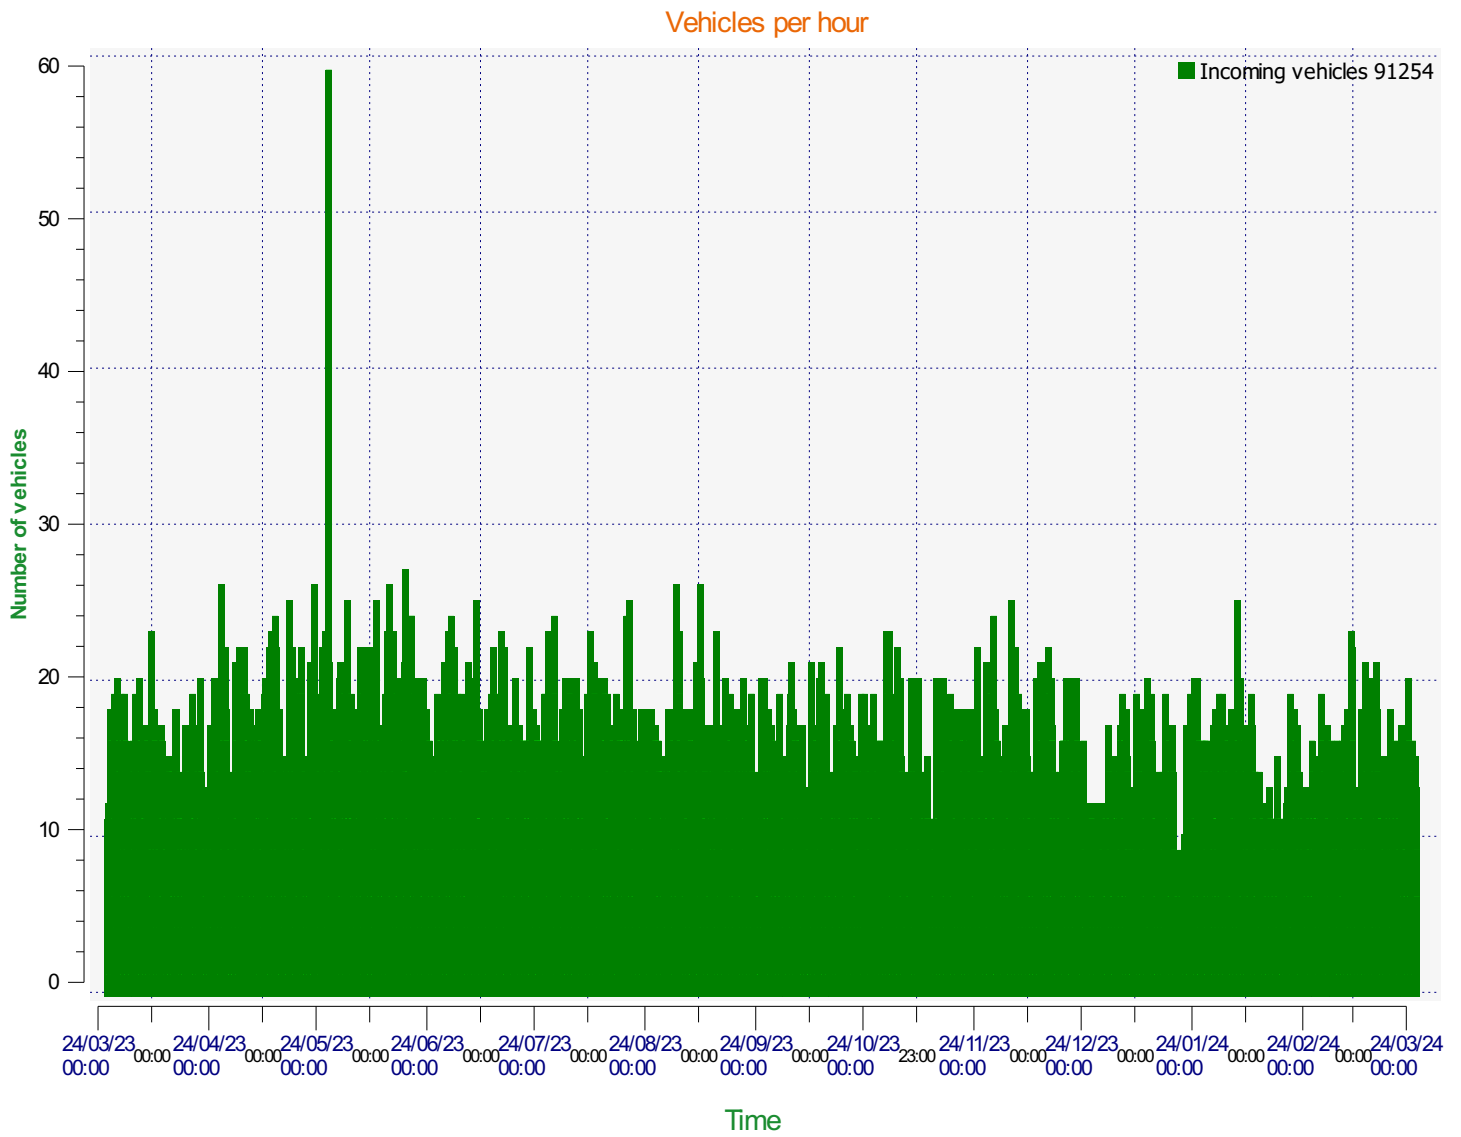

Start date: Sunday, March 26, 2023 9:00 AM
End date: Tuesday, March 26, 2024 4:00 PM

Location: Shore Rd / 8th

Comments: