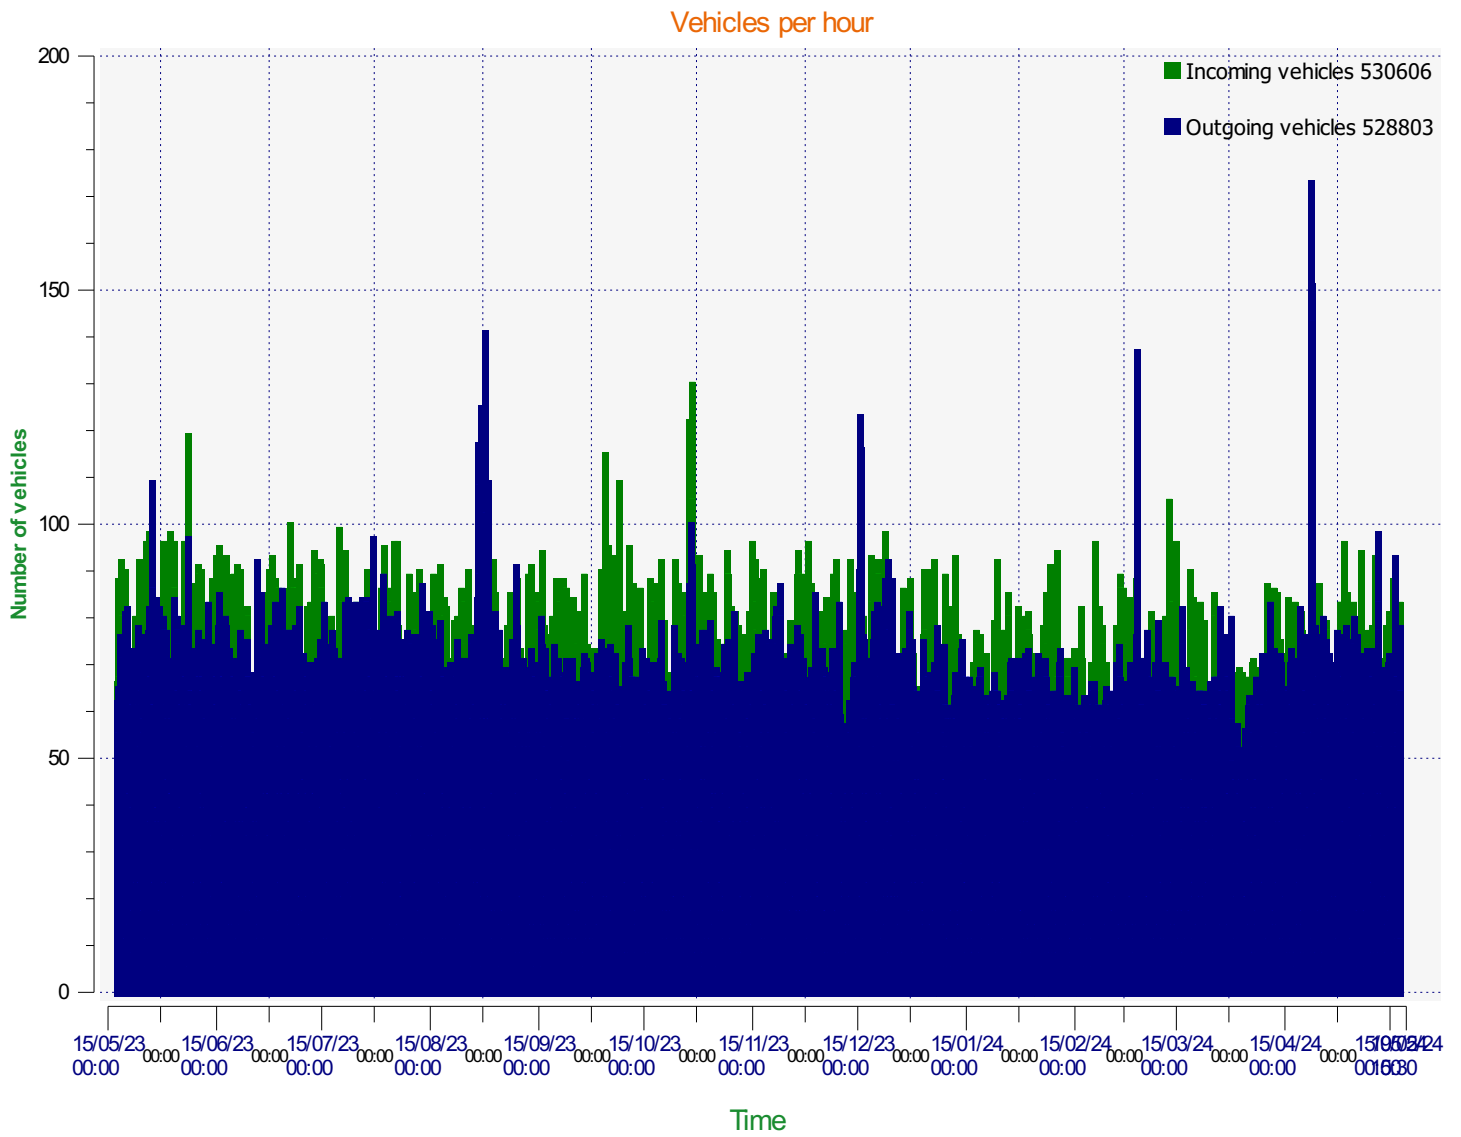

Start date: Wednesday, May 17, 2023 12:00 PM
End date: Friday, May 17, 2024 3:30 PM

Location: Wall rd / Emeson

Comments: