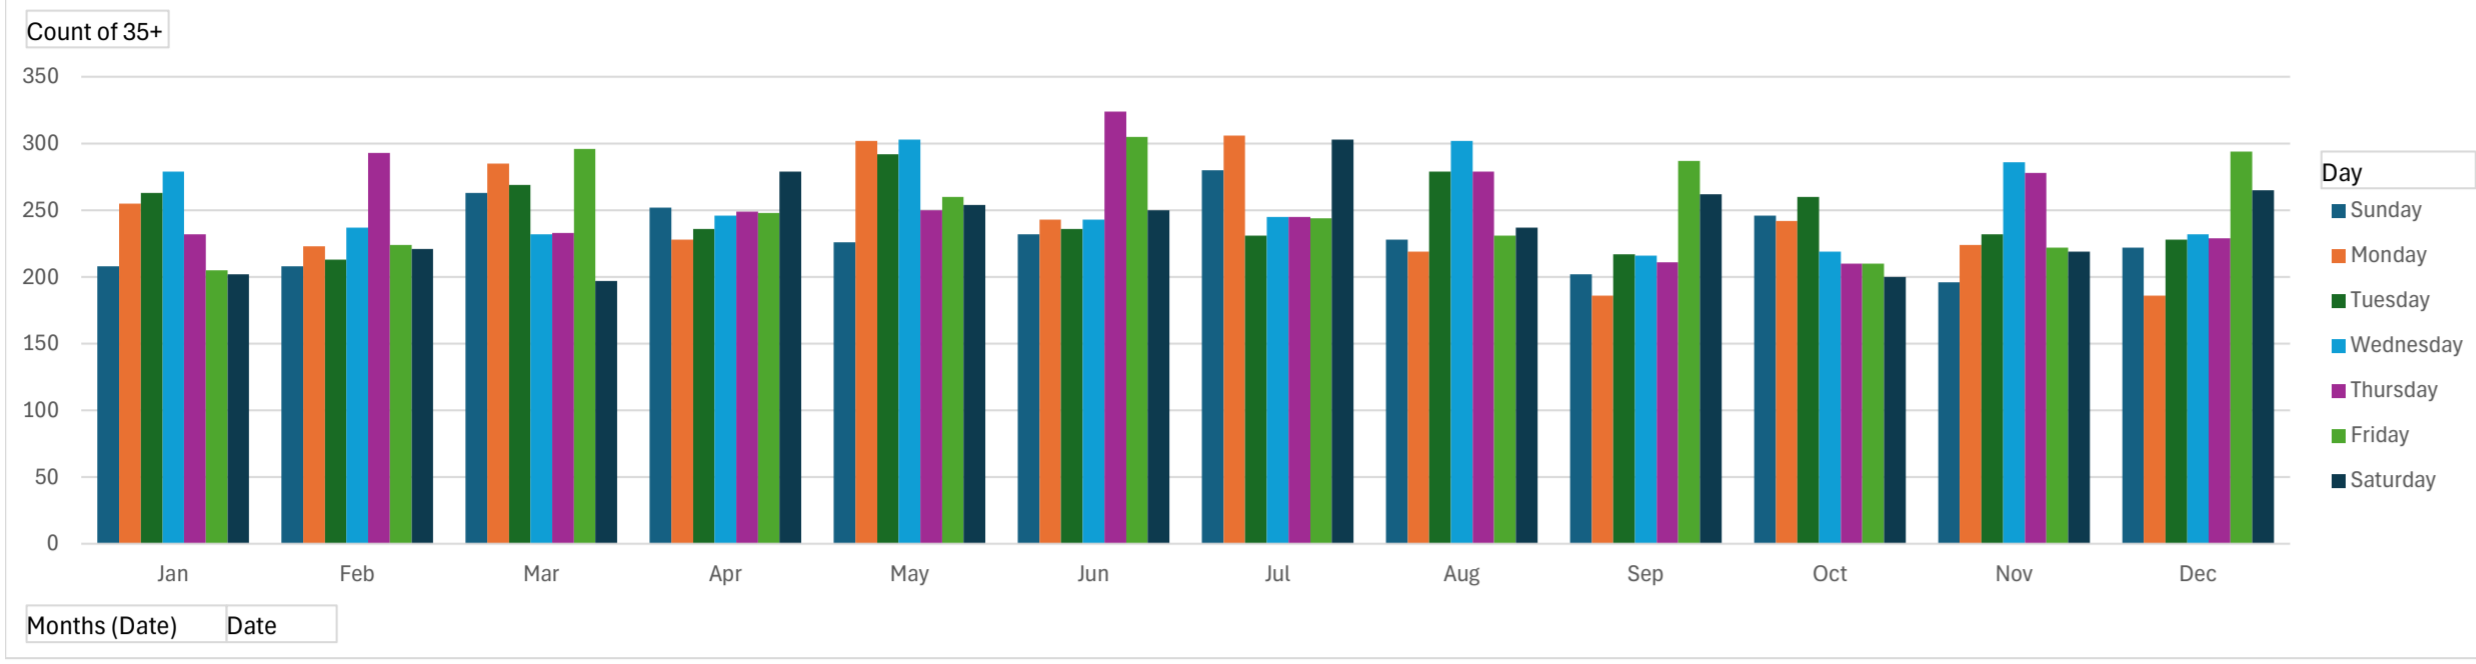

Ocean Rd / 11th

Count of 35+	Column Labels							
Row Labels	Sunday	Monday	Tuesday	Wednesday	Thursday	Friday	Saturday	Grand Total
Jan	208	255	263	279	232	205	202	1644 Jan
Feb	208	223	213	237	293	224	221	1619 Feb
Mar	263	285	269	232	233	296	197	1775 Mar
Apr	252	228	236	246	249	248	279	1738 Apr
May	226	302	292	303	250	260	254	1887 May
Jun	232	243	236	243	324	305	250	1833 Jun
Jul	280	306	231	245	245	244	303	1854 Jul
Aug	228	219	279	302	279	231	237	1775 Aug
Sep	202	186	217	216	211	287	262	1581 Sep
Oct	246	242	260	219	210	210	200	1587 Oct
Nov	196	224	232	286	278	222	219	1657 Nov
Dec	222	186	228	232	229	294	265	1656 Dec
Grand Total	2763	2899	2956	3040	3033	3026	2889	20606

Count of 35+	Column Labels												
Row Labels	Jan	Feb	Mar	Apr	May	Jun	Jul	Aug	Sep	Oct	Nov	Dec	Grand Total
Sunday	208	208	263	252	226	232	280	228	202	246	196	222	2763 Sunday
Monday	255	223	285	232	292	236	306	219	186	242	224	186	2899 Monday
Tuesday	263	213	269	236	292	236	231	279	217	260	232	228	2956 Tuesday
Wednesday	279	237	232	246	303	243	245	302	216	219	286	232	3040 Wednesday
Thursday	232	293	233	249	250	324	245	279	211	210	278	229	3033 Thursday
Friday	205	224	296	248	260	305	244	231	287	210	222	294	3026 Friday
Saturday	202	221	197	279	254	250	303	237	262	200	219	265	2889 Saturday
Grand Total	1644	1619	1775	1738	1887	1833	1854	1775	1581	1587	1657	1656	20606