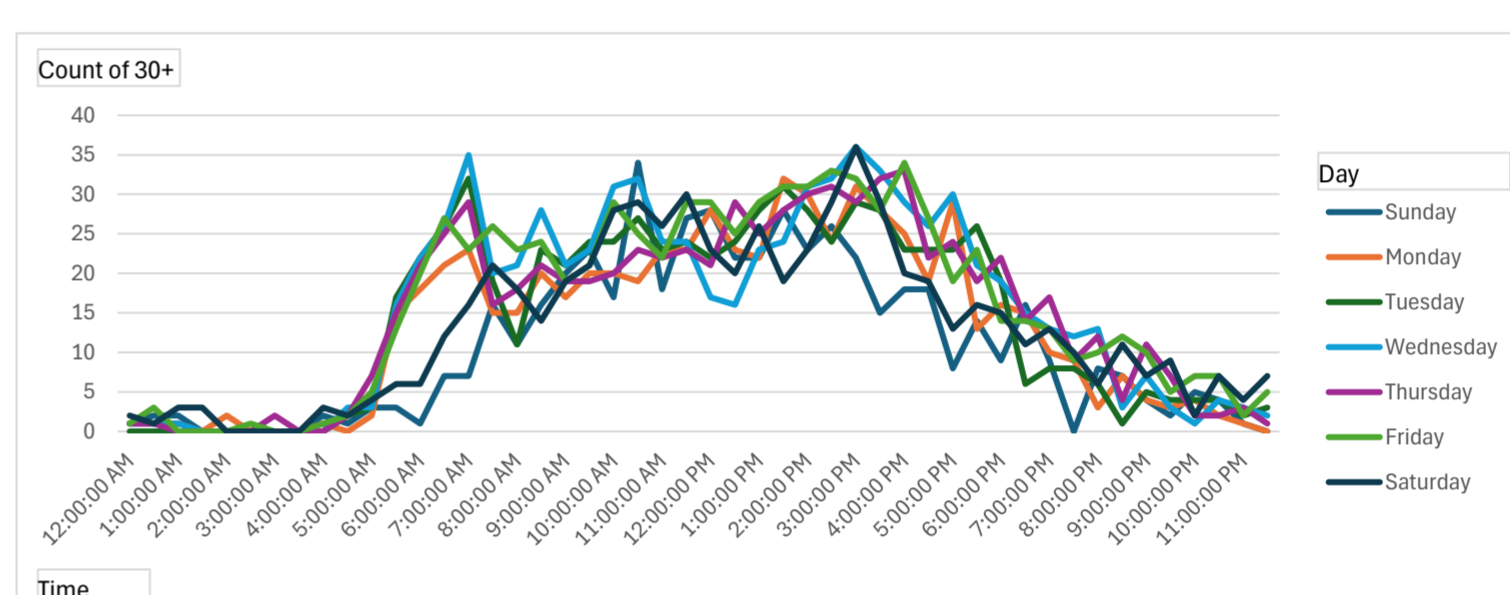

Shore Rd 8th

Count of 35+	Column Labels	Monday	Tuesday	Wednesday	Thursday	Friday	Saturday	Grand Total	
Jan	Sunday	5	6	9	9	7	6	3	45
Feb		9	8	11	11	10	12	9	70
Mar		7	4	9	10	9	14	7	60
Apr		7	4	11	7	6	8	9	52
May		4	7	8	13	12	22	3	69
Jun		10	5	8	10	12	11	6	62
Jul		5	9	4	4	8	7	4	41
Aug		1	2	9	17	4	5	5	43
Sep		2	4	7	5	7	10	9	44
Oct		4	6	11	11	5	5	13	55
Nov		4	4	5	10	9	8	3	43
Dec		6	4	8	8	8	10	7	51
Grand Total		64	63	100	115	97	118	78	635

Count of 35+	Column Labels	Feb	Mar	Apr	May	Jun	Jul	Aug	Sep	Oct	Nov	Dec	Grand Total	
Sunday	Jan	5	9	7	7	4	10	5	1	2	4	4	6	64
Monday		6	8	4	4	7	5	9	2	4	6	4	4	63
Tuesday		9	11	9	11	8	8	4	9	7	11	5	8	100
Wednesday		9	11	10	7	13	10	4	17	5	11	10	8	115
Thursday		7	10	9	6	12	12	8	4	7	5	9	8	97
Friday		6	12	14	8	22	11	7	5	10	5	8	10	118
Saturday		3	9	7	9	3	6	4	5	9	13	3	7	78
Grand Total		45	70	60	52	69	62	41	43	44	55	43	51	635