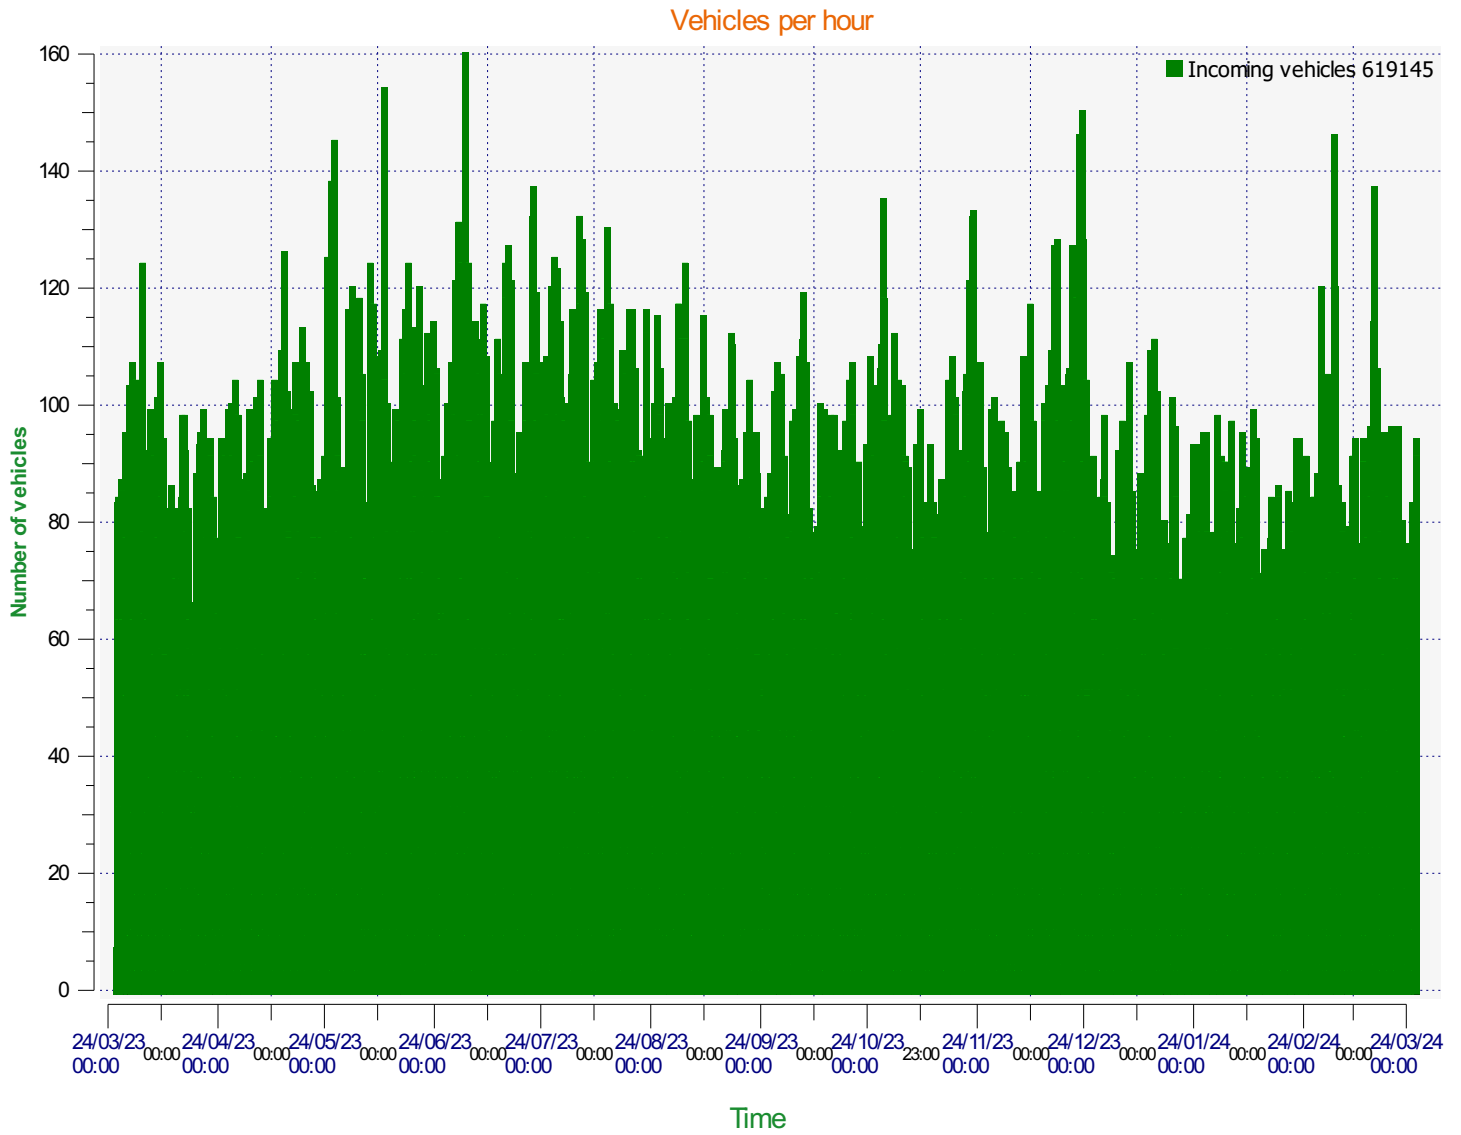

Start date: Sunday, March 26, 2023 1:00 AM
End date: Tuesday, March 26, 2024 5:00 PM

Location:

Comments: