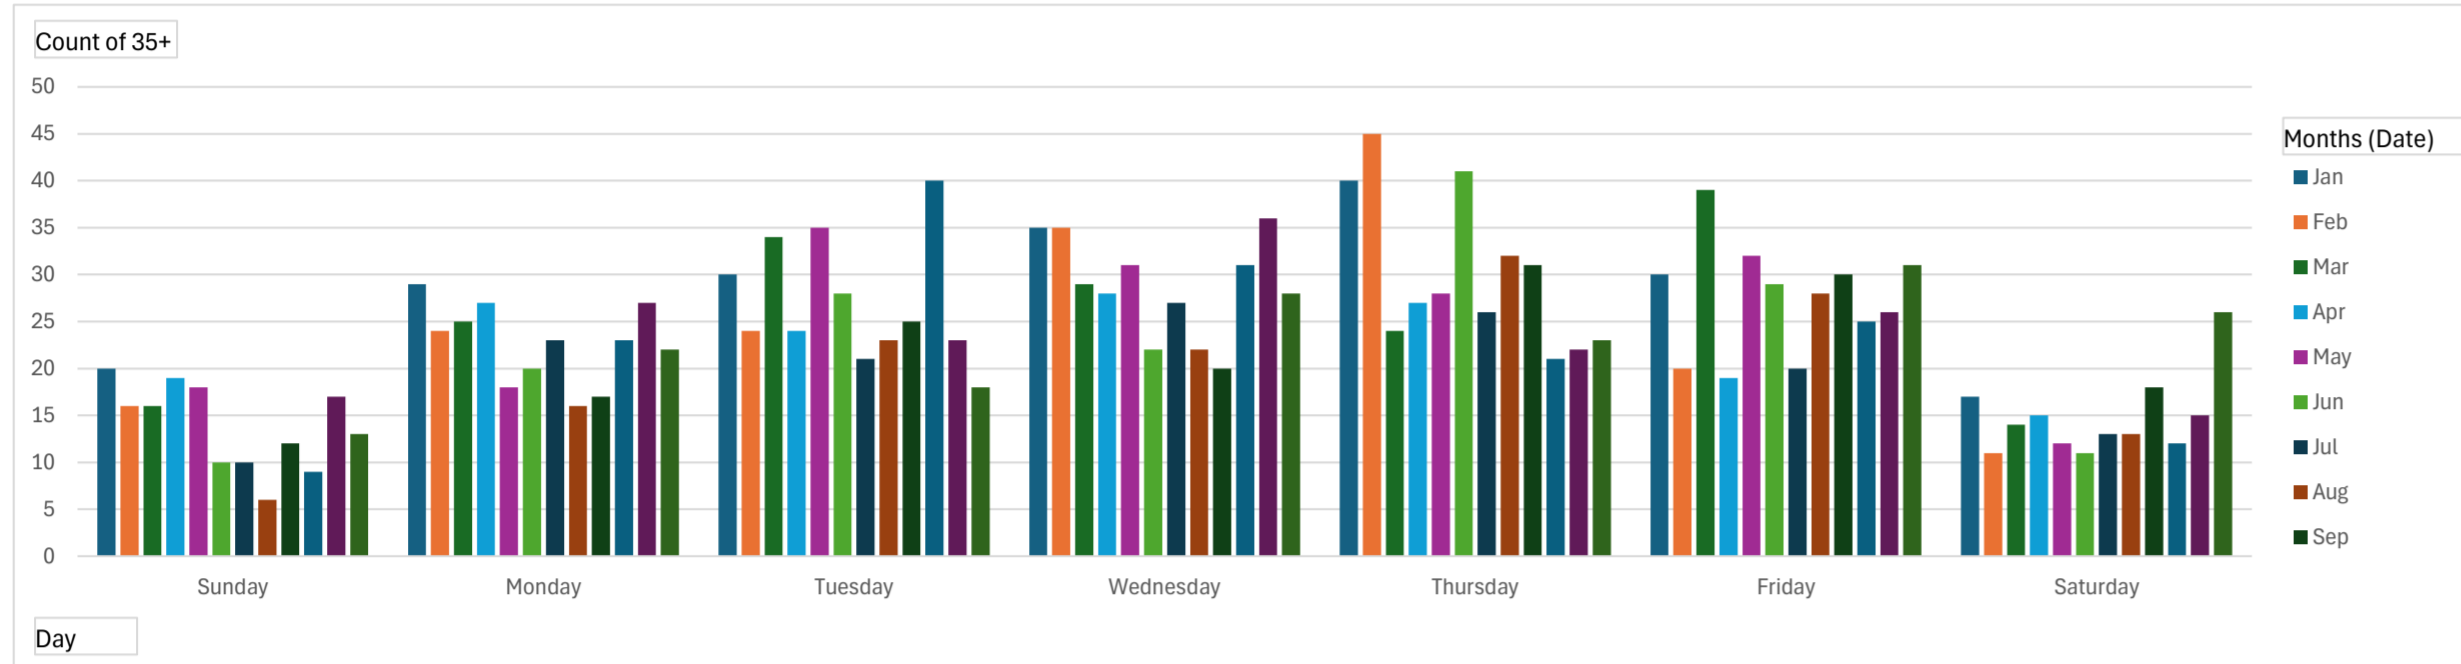

Count of 30+	Column Labels	Monday	Tuesday	Wednesday	Thursday	Friday	Saturday	Grand Total
12:00:00 AM	3	1	5	2	3	4	5	23
12:30:00 AM	9	4	3	3	3	10	6	38
1:00:00 AM	3	3	1	3	5	0	5	20
1:30:00 AM	6	0	1	1	3	4	4	19
2:00:00 AM	4	0	4	3	0	1	5	17
2:30:00 AM	2	0	1	0	2	1	3	9
3:00:00 AM	1	0	4	1	0	0	6	6
3:30:00 AM	1	0	1	2	1	2	1	8
4:00:00 AM	1	1	0	3	2	0	2	9
4:30:00 AM	2	1	3	1	10	4	4	25
5:00:00 AM	3	6	4	5	8	5	5	36
5:30:00 AM	7	6	13	13	11	9	8	67
6:00:00 AM	9	12	19	19	23	11	10	103
6:30:00 AM	12	15	18	15	15	23	23	121
7:00:00 AM	16	25	33	38	41	30	20	203
7:30:00 AM	26	55	55	54	51	55	32	328
8:00:00 AM	38	57	59	59	59	55	36	363
8:30:00 AM	44	74	68	68	68	56	43	421
9:00:00 AM	31	44	43	48	50	54	33	303
9:30:00 AM	45	47	43	54	52	45	43	329
10:00:00 AM	42	42	53	49	51	46	56	339
10:30:00 AM	40	45	47	59	56	57	41	345
11:00:00 AM	53	48	46	50	51	51	47	346
11:30:00 AM	49	47	53	58	49	49	50	355
12:00:00 PM	49	41	61	62	60	51	44	368
12:30:00 PM	52	57	54	64	46	50	38	361
1:00:00 PM	36	44	51	59	54	57	40	341
1:30:00 PM	38	50	41	53	57	61	45	345
2:00:00 PM	41	54	60	59	62	60	38	374
2:30:00 PM	41	44	54	46	52	55	41	333
3:00:00 PM	37	53	63	65	57	50	35	360
3:30:00 PM	46	51	51	54	60	50	45	357
4:00:00 PM	28	52	52	47	54	52	34	319
4:30:00 PM	37	48	52	43	42	51	40	313
5:00:00 PM	33	42	55	53	51	38	32	304
5:30:00 PM	33	34	40	48	52	34	28	269
6:00:00 PM	26	28	33	33	41	32	31	224
6:30:00 PM	32	21	21	37	24	30	30	195
7:00:00 PM	19	23	17	32	23	26	18	158
7:30:00 PM	15	15	15	20	25	17	14	121
8:00:00 PM	11	14	8	18	11	12	12	86
8:30:00 PM	10	12	13	13	8	12	14	82
9:00:00 PM	7	6	7	14	10	11	15	70
9:30:00 PM	6	5	8	12	12	11	9	63
10:00:00 PM	4	8	7	4	8	13	12	56
10:30:00 PM	5	4	5	9	10	7	6	46
11:00:00 PM	5	2	7	4	4	7	7	36
11:30:00 PM	2	3	1	7	4	10	6	33
Grand Total	1060	1244	1353	1464	1441	1369	1116	9047

12:00:00 AM	23
12:30:00 AM	38
1:00:00 AM	20
1:30:00 AM	19
2:00:00 AM	17
2:30:00 AM	9
3:00:00 AM	6
3:30:00 AM	8
4:00:00 AM	9
4:30:00 AM	25
5:00:00 AM	36
5:30:00 AM	67
6:00:00 AM	103
6:30:00 AM	121
7:00:00 AM	203
7:30:00 AM	328
8:00:00 AM	363
8:30:00 AM	421
9:00:00 AM	303
9:30:00 AM	329
10:00:00 AM	339
10:30:00 AM	345
11:00:00 AM	346
11:30:00 AM	355
12:00:00 PM	361
12:30:00 PM	368
1:00:00 PM	341
1:30:00 PM	345
2:00:00 PM	374
2:30:00 PM	333
3:00:00 PM	360
3:30:00 PM	357
4:00:00 PM	319
4:30:00 PM	313
5:00:00 PM	304
5:30:00 PM	269
6:00:00 PM	224
6:30:00 PM	195
7:00:00 PM	158
7:30:00 PM	121
8:00:00 PM	86
8:30:00 PM	82
9:00:00 PM	70
9:30:00 PM	63
10:00:00 PM	56
10:30:00 PM	46
11:00:00 PM	36
11:30:00 PM	33