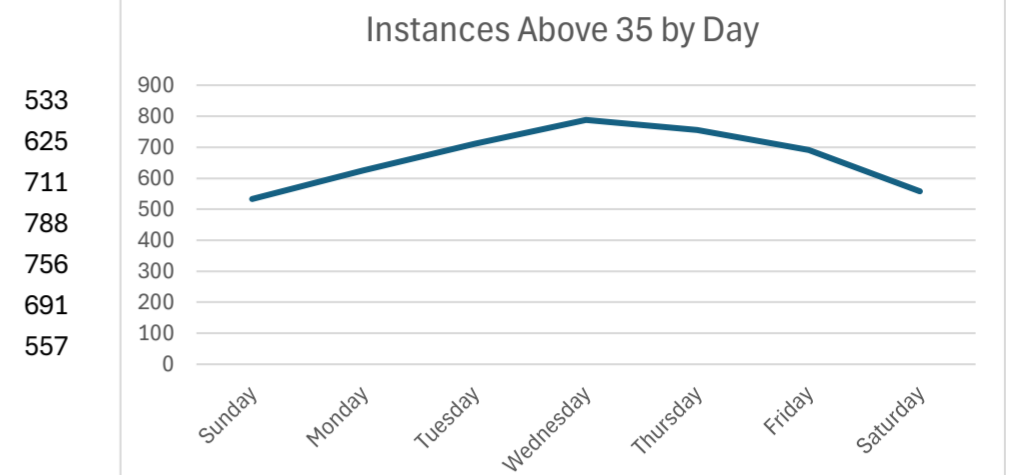

Count of Above 30	Column Labels	Monday	Tuesday	Wednesday	Thursday	Friday	Saturday	(blank)	Grand Total
12:00:00 AM	Sunday	21	8	7	8	9	12	28	93
12:30:00 AM	Sunday	13	9	7	6	6	8	16	65
1:00:00 AM	Sunday	17	6	4	5	6	3	10	51
1:30:00 AM	Sunday	11	4	2	6	3	4	14	44
2:00:00 AM	Sunday	11	9	0	8	4	4	10	46
2:30:00 AM	Sunday	9	5	2	7	9	4	8	44
3:00:00 AM	Sunday	9	10	5	5	9	8	9	55
3:30:00 AM	Sunday	14	17	13	17	14	6	12	93
4:00:00 AM	Sunday	11	29	23	24	12	23	17	139
4:30:00 AM	Sunday	24	38	38	40	31	34	28	233
5:00:00 AM	Sunday	27	43	52	47	42	45	29	285
5:30:00 AM	Sunday	43	65	55	63	57	56	47	386
6:00:00 AM	Sunday	57	69	71	70	68	72	59	466
6:30:00 AM	Sunday	54	77	82	84	86	75	67	525
7:00:00 AM	Sunday	64	71	88	79	85	83	70	540
7:30:00 AM	Sunday	75	82	89	84	91	89	69	579
8:00:00 AM	Sunday	76	73	77	78	88	78	74	544
8:30:00 AM	Sunday	70	77	82	77	79	89	79	553
9:00:00 AM	Sunday	79	79	75	83	76	86	70	548
9:30:00 AM	Sunday	77	72	83	84	79	78	70	543
10:00:00 AM	Sunday	80	75	79	82	82	74	76	548
10:30:00 AM	Sunday	73	70	82	80	76	65	64	510
11:00:00 AM	Sunday	80	73	82	78	77	78	81	549
11:30:00 AM	Sunday	70	77	79	80	80	73	72	531
12:00:00 PM	Sunday	73	71	93	80	83	83	78	561
12:30:00 PM	Sunday	73	64	78	81	85	81	81	543
1:00:00 PM	Sunday	76	78	84	78	79	82	81	558
1:30:00 PM	Sunday	79	84	79	80	85	82	80	569
2:00:00 PM	Sunday	78	81	81	81	88	77	73	559
2:30:00 PM	Sunday	70	88	82	81	81	82	68	552
3:00:00 PM	Sunday	75	88	89	86	81	76	69	564
3:30:00 PM	Sunday	74	78	85	84	86	78	75	560
4:00:00 PM	Sunday	74	84	82	83	77	79	70	549
4:30:00 PM	Sunday	65	72	74	79	75	72	64	501
5:00:00 PM	Sunday	69	68	67	71	70	66	66	477
5:30:00 PM	Sunday	50	63	64	58	63	59	49	406
6:00:00 PM	Sunday	50	51	49	57	63	61	54	385
6:30:00 PM	Sunday	52	44	43	50	52	58	48	347
7:00:00 PM	Sunday	42	43	50	47	51	48	42	323
7:30:00 PM	Sunday	27	36	35	44	42	45	37	266
8:00:00 PM	Sunday	23	42	42	34	44	43	24	252
8:30:00 PM	Sunday	27	27	26	29	39	33	24	205
9:00:00 PM	Sunday	23	27	22	30	36	30	39	207
9:30:00 PM	Sunday	22	22	15	28	27	21	25	160
10:00:00 PM	Sunday	26	10	17	19	31	29	20	152
10:30:00 PM	Sunday	16	7	11	12	20	25	22	113
11:00:00 PM	Sunday	11	8	11	16	22	21	16	105
11:30:00 PM	Sunday	18	9	9	20	23	24	21	124
(blank)	Sunday								
Grand Total	2258	2383	2465	2523	2572	2502	2305	17008