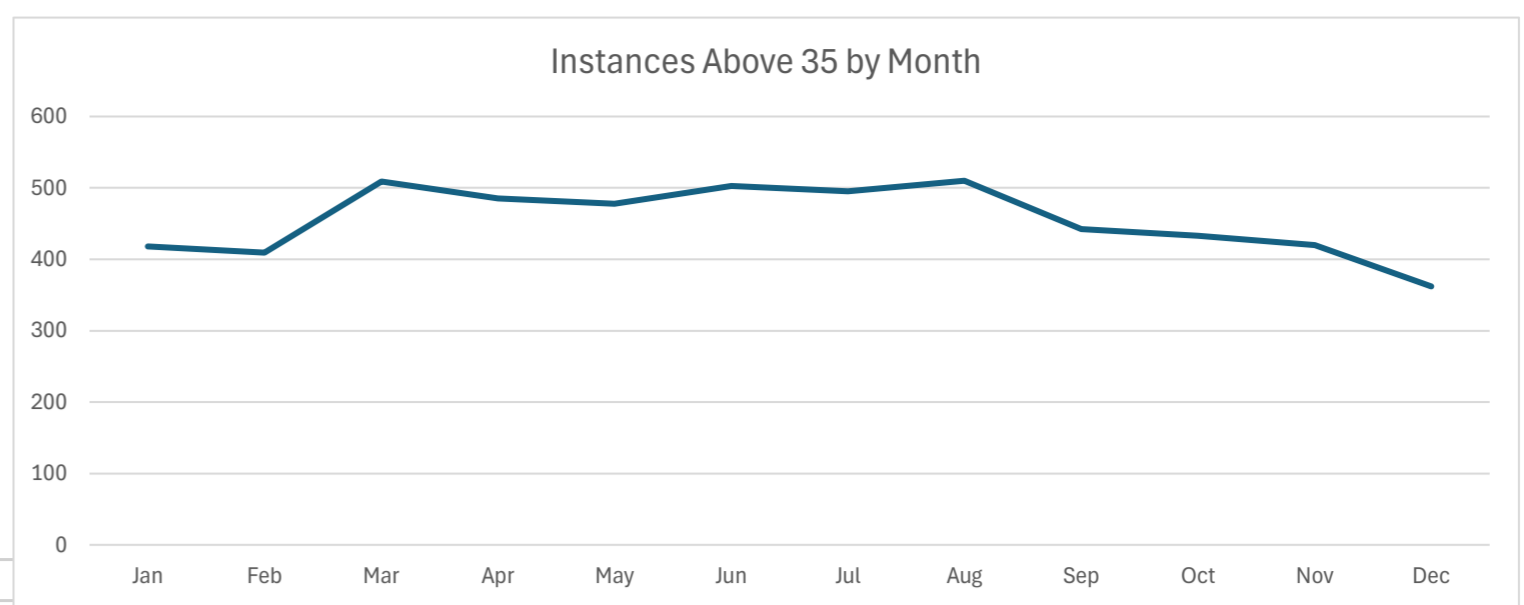

Old Mill Wall Rd

Count of 35+	Column Labels	Monday	Tuesday	Wednesday	Thursday	Friday	Saturday	Grand Total
Jan	49	60	54	83	67	52	53	418
Feb	50	56	61	61	66	60	55	408
Mar	73	82	77	66	67	101	43	509
Apr	78	57	75	73	67	62	73	485
May	50	72	79	75	69	76	57	478
Jun	67	50	69	70	94	84	68	503
Jul	64	88	54	60	68	68	93	495
Aug	65	71	80	85	78	69	62	510
Sep	48	59	63	62	68	64	78	442
Oct	64	66	64	67	49	59	64	433
Nov	51	64	53	73	65	51	63	420
Dec	36	53	45	55	48	64	61	362
Grand Total	685	778	774	830	806	820	771	5464

Count of 35+	Column Labels	Feb	Mar	Apr	May	Jun	Jul	Aug	Sep	Oct	Nov	Dec	Grand Total
Sunday	49	50	73	78	50	57	64	65	48	64	36	685	
Monday	60	56	82	57	72	50	88	71	59	66	53	778	
Tuesday	54	61	77	75	79	69	54	80	63	64	45	774	
Wednesday	83	61	66	73	75	70	60	85	62	67	55	830	
Thursday	67	66	67	67	69	94	68	78	68	49	65	806	
Friday	52	60	101	62	76	94	68	69	64	59	64	820	
Saturday	53	55	43	73	57	69	93	62	78	64	63	771	
Grand Total	418	409	509	485	478	503	495	510	442	433	420	362	5464