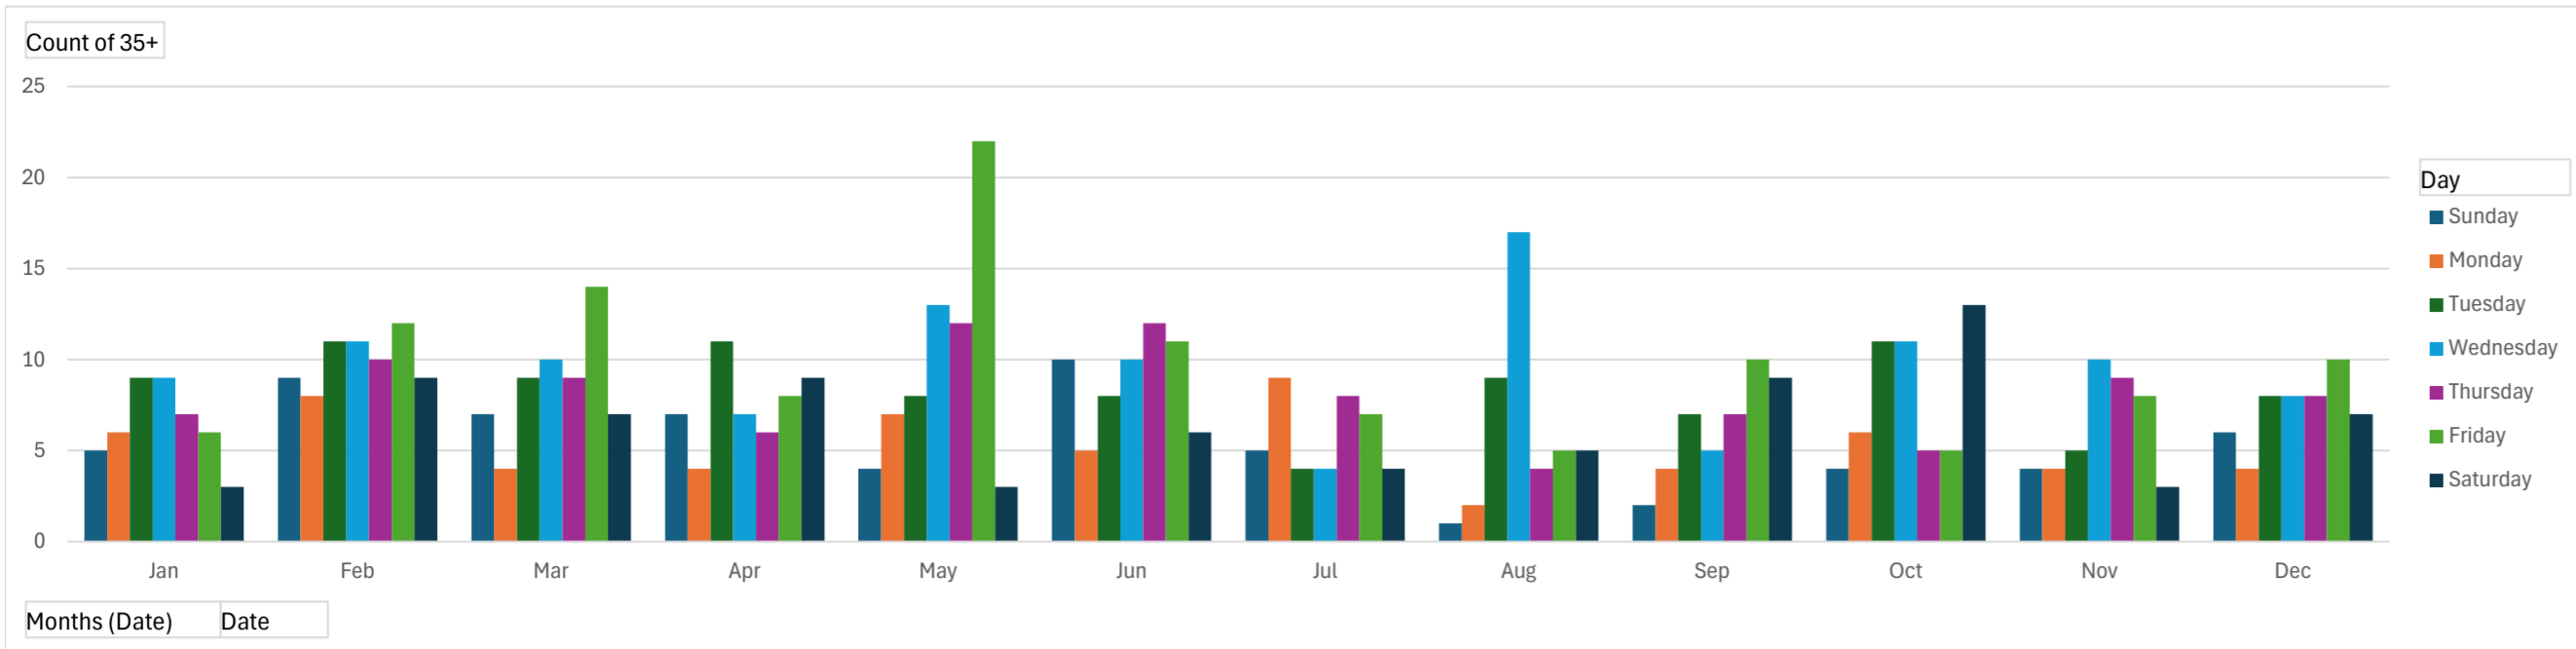

Shore Rd 8th

Count of 35+	Column Labels	Monday	Tuesday	Wednesday	Thursday	Friday	Saturday	Grand Total	
Jan	Sunday	5	6	9	9	7	6	3	45
Feb		9	8	11	11	10	12	9	70
Mar		7	4	9	10	9	14	7	60
Apr		7	4	11	7	6	8	9	52
May		4	7	8	13	12	22	3	69
Jun		10	5	8	10	12	11	6	62
Jul		5	9	4	4	8	7	4	41
Aug		1	2	9	17	4	5	5	43
Sep		2	4	7	5	7	10	9	44
Oct		4	6	11	11	5	5	13	55
Nov		4	4	5	10	9	8	3	43
Dec		6	4	8	8	8	10	7	51
Grand Total		64	63	100	115	97	118	78	635

Count of 35+	Column Labels	Feb	Mar	Apr	May	Jun	Jul	Aug	Sep	Oct	Nov	Dec	Grand Total	
Sunday	Jan	5	9	7	7	4	10	5	1	2	4	4	6	64
Monday		6	8	4	4	7	5	9	2	4	6	4	4	63
Tuesday		9	11	9	11	8	8	4	9	7	11	5	8	100
Wednesday		9	11	10	7	13	10	4	17	5	11	10	8	115
Thursday		7	10	9	6	12	12	8	4	7	5	9	8	97
Friday		6	12	14	8	22	11	7	5	10	5	8	10	118
Saturday		3	9	7	9	3	6	4	5	9	13	3	7	78
Grand Total		45	70	60	52	69	62	41	43	44	55	43	51	635