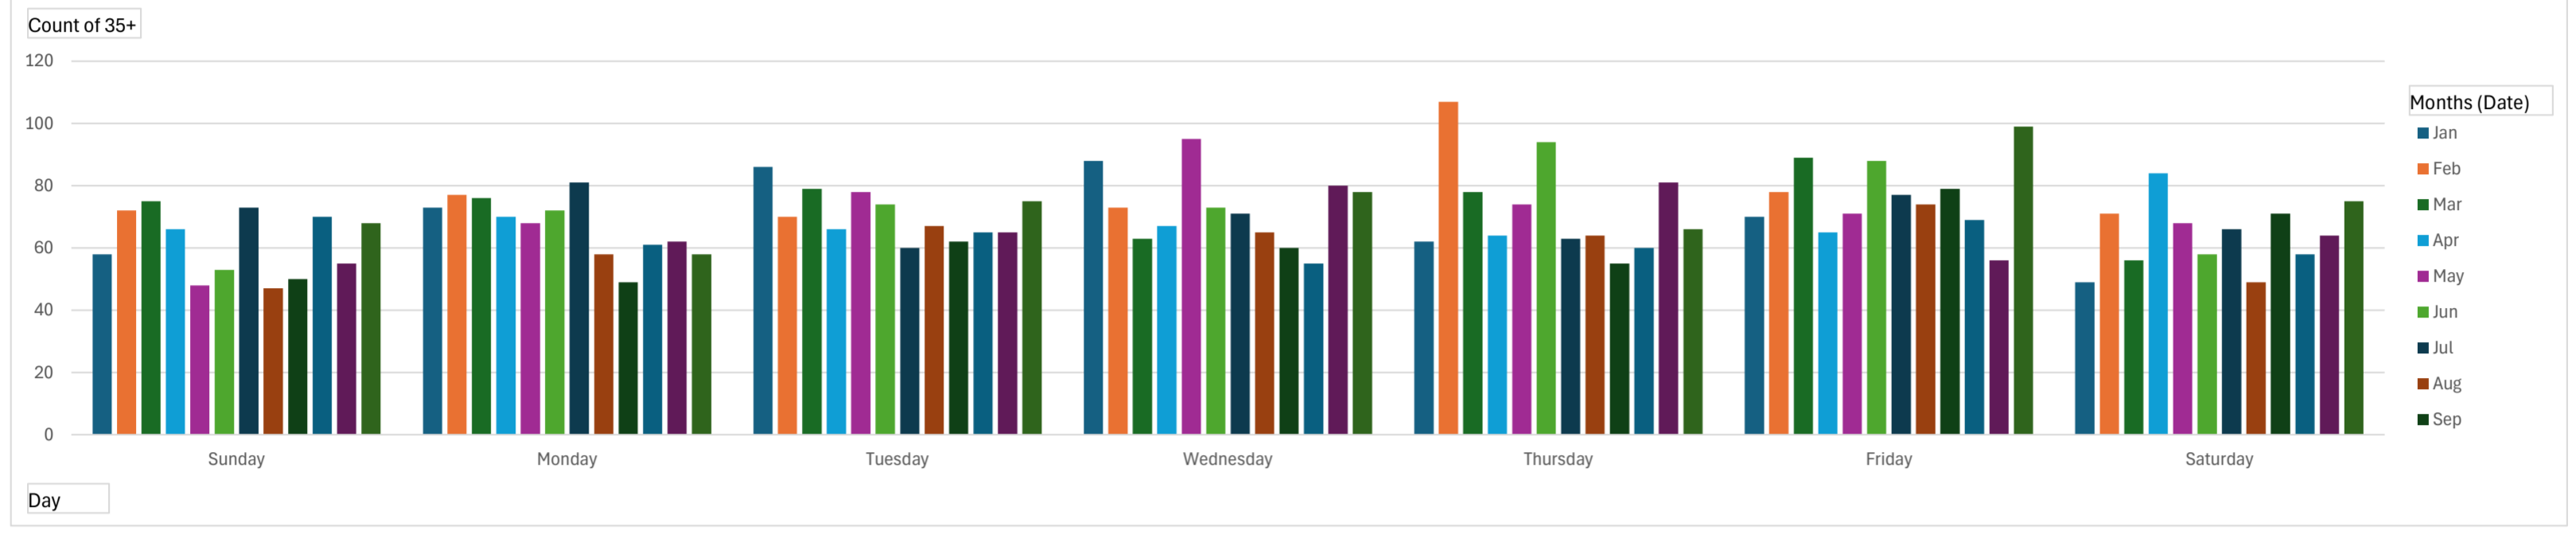

Count of 30+	Column Labels								
Row Labels	Sunday	Monday	Tuesday	Wednesday	Thursday	Friday	Saturday	Grand Total	
12:00:00 AM	12	6	4	4	3	6	9	44	12:00:00 AM
12:30:00 AM	7	6	2	3	4	8	8	38	12:30:00 AM
1:00:00 AM	7	4	2	1	2	2	3	21	1:00:00 AM
1:30:00 AM	8	10	4	9	8	8	9	56	1:30:00 AM
2:00:00 AM	8	3	6	6	5	7	9	44	2:00:00 AM
2:30:00 AM	4	1	1	2	1	4	4	17	2:30:00 AM
3:00:00 AM	3	5	5	2	5	2	3	25	3:00:00 AM
3:30:00 AM	4	10	10	9	9	9	2	53	3:30:00 AM
4:00:00 AM	5	11	14	12	6	8	1	57	4:00:00 AM
4:30:00 AM	4	28	15	24	17	15	8	111	4:30:00 AM
5:00:00 AM	14	26	29	29	29	36	23	186	5:00:00 AM
5:30:00 AM	22	42	42	43	37	38	26	250	5:30:00 AM
6:00:00 AM	27	46	47	43	45	46	37	291	6:00:00 AM
6:30:00 AM	42	50	51	49	52	50	38	332	6:30:00 AM
7:00:00 AM	40	50	52	49	51	50	47	339	7:00:00 AM
7:30:00 AM	47	51	53	51	51	51	50	354	7:30:00 AM
8:00:00 AM	49	52	53	49	47	49	51	350	8:00:00 AM
8:30:00 AM	53	48	52	49	52	51	51	356	8:30:00 AM
9:00:00 AM	53	53	51	50	52	51	50	360	9:00:00 AM
9:30:00 AM	52	51	52	51	51	52	51	360	9:30:00 AM
10:00:00 AM	53	52	51	51	51	50	52	360	10:00:00 AM
10:30:00 AM	52	53	51	51	52	52	52	363	10:30:00 AM
11:00:00 AM	52	52	51	51	52	52	52	362	11:00:00 AM
11:30:00 AM	53	52	53	51	52	52	51	364	11:30:00 AM
12:00:00 PM	53	52	52	51	52	52	52	364	12:00:00 PM
12:30:00 PM	53	53	52	51	52	52	51	364	12:30:00 PM
1:00:00 PM	52	53	53	51	52	52	52	365	1:00:00 PM
1:30:00 PM	51	53	52	51	52	52	51	362	1:30:00 PM
2:00:00 PM	53	53	53	51	52	51	52	365	2:00:00 PM
2:30:00 PM	52	53	53	51	52	51	51	363	2:30:00 PM
3:00:00 PM	52	52	53	51	51	52	52	363	3:00:00 PM
3:30:00 PM	52	52	51	51	52	52	52	362	3:30:00 PM
4:00:00 PM	50	53	53	51	51	52	49	359	4:00:00 PM
4:30:00 PM	47	53	53	50	51	50	50	354	4:30:00 PM
5:00:00 PM	48	49	49	51	50	50	50	347	5:00:00 PM
5:30:00 PM	46	45	51	46	46	48	46	328	5:30:00 PM
6:00:00 PM	36	46	45	47	45	43	45	307	6:00:00 PM
6:30:00 PM	37	40	44	39	42	45	36	283	6:30:00 PM
7:00:00 PM	36	35	37	37	28	37	29	239	7:00:00 PM
7:30:00 PM	26	24	34	37	33	40	36	230	7:30:00 PM
8:00:00 PM	24	19	19	34	24	28	22	170	8:00:00 PM
8:30:00 PM	32	18	17	21	21	26	24	159	8:30:00 PM
9:00:00 PM	20	18	15	11	16	25	25	130	9:00:00 PM
9:30:00 PM	13	13	19	24	24	23	20	136	9:30:00 PM
10:00:00 PM	17	15	9	12	18	18	24	113	10:00:00 PM
10:30:00 PM	12	13	22	15	20	11	15	108	10:30:00 PM
11:00:00 PM	9	13	5	6	8	15	16	72	11:00:00 PM
11:30:00 PM	7	4	3	4	8	11	7	44	11:30:00 PM
Grand Total	1549	1641	1645	1632	1634	1685	1594	11380	

12:00:00 AM	44
12:30:00 AM	38
1:00:00 AM	21
1:30:00 AM	56
2:00:00 AM	44
2:30:00 AM	17
3:00:00 AM	25
3:30:00 AM	53
4:00:00 AM	57
4:30:00 AM	111
5:00:00 AM	186
5:30:00 AM	250
6:00:00 AM	291
6:30:00 AM	332
7:00:00 AM	339
7:30:00 AM	354
8:00:00 AM	350
8:30:00 AM	356
9:00:00 AM	360
9:30:00 AM	360
10:00:00 AM	360
10:30:00 AM	363
11:00:00 AM	362
11:30:00 AM	364
12:00:00 PM	364
12:30:00 PM	364
1:00:00 PM	365
1:30:00 PM	362
2:00:00 PM	363
2:30:00 PM	363
3:00:00 PM	363
3:30:00 PM	362
4:00:00 PM	359
4:30:00 PM	354
5:00:00 PM	347
5:30:00 PM	328
6:00:00 PM	307
6:30:00 PM	283
7:00:00 PM	239
7:30:00 PM	230
8:00:00 PM	170
8:30:00 PM	159
9:00:00 PM	130
9:30:00 PM	136
10:00:00 PM	113
10:30:00 PM	108
11:00:00 PM	72
11:30:00 PM	44